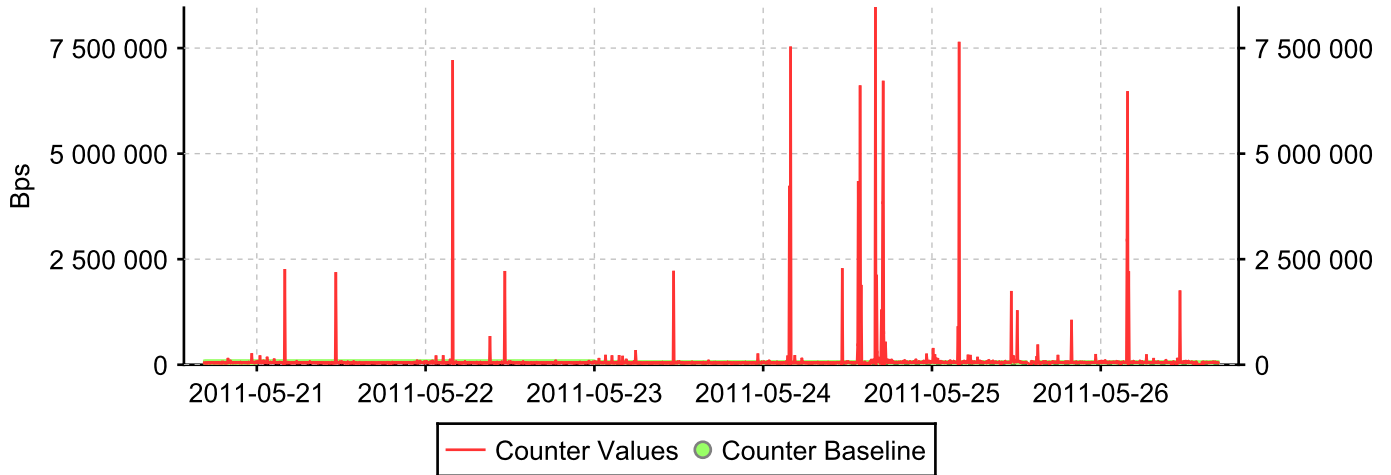

SW200E_2

Inbound traffic @ fc0

Baseline ID: 18

Inbound traffic @ sit0

Baseline ID: 19

Inbound traffic @ eth0

Baseline ID: 17

Inbound traffic @ 0/15 - FC port 0/15

Baseline ID: 16

Inbound traffic @ 0/14 - FC port 0/14

Baseline ID: 15

Inbound traffic @ 0/13 - FC port 0/13

Baseline ID: 14

Inbound traffic @ 0/12 - FC port 0/12

Baseline ID: 13

Inbound traffic @ 0/11 - FC port 0/11

Baseline ID: 12

Inbound traffic @ 0/10 - FC port 0/10

Baseline ID: 11

Inbound traffic @ 0/9 - FC port 0/9

Baseline ID: 10

Inbound traffic @ 0/8 - FC port 0/8

Baseline ID: 9

Inbound traffic @ 0/7 - FC port 0/7

Baseline ID: 8

Inbound traffic @ 0/6 - FC port 0/6

Baseline ID: 7

Inbound traffic @ 0/5 - FC port 0/5

Baseline ID: 6

Inbound traffic @ 0/4 - FC port 0/4

Baseline ID: 5

Inbound traffic @ 0/3 - FC port 0/3