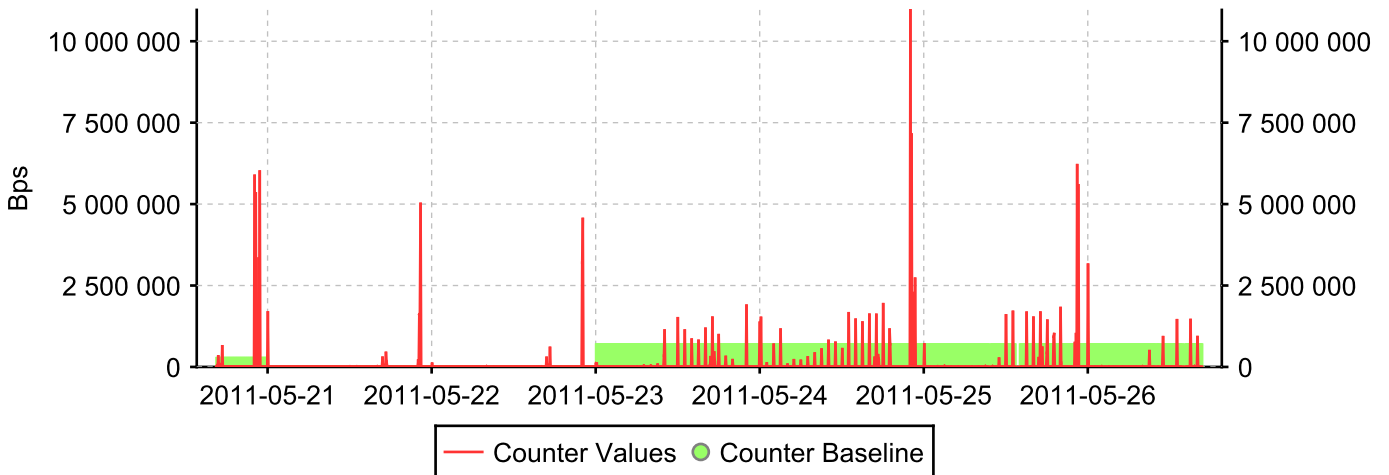

SW200E_2

Inbound traffic @ fc0

Baseline ID: 18

Inbound traffic @ sit0

Baseline ID: 19

Inbound traffic @ eth0

Baseline ID: 17

Inbound traffic @ 0/15 - FC port 0/15

Baseline ID: 16

Inbound traffic @ 0/14 - FC port 0/14

Baseline ID: 15

Inbound traffic @ 0/13 - FC port 0/13

Baseline ID: 14

Inbound traffic @ 0/12 - FC port 0/12

Baseline ID: 13

Inbound traffic @ 0/11 - FC port 0/11

Baseline ID: 12

Inbound traffic @ 0/10 - FC port 0/10

Baseline ID: 11

Inbound traffic @ 0/9 - FC port 0/9

Baseline ID: 10

Inbound traffic @ 0/8 - FC port 0/8

Baseline ID: 9

Inbound traffic @ 0/7 - FC port 0/7