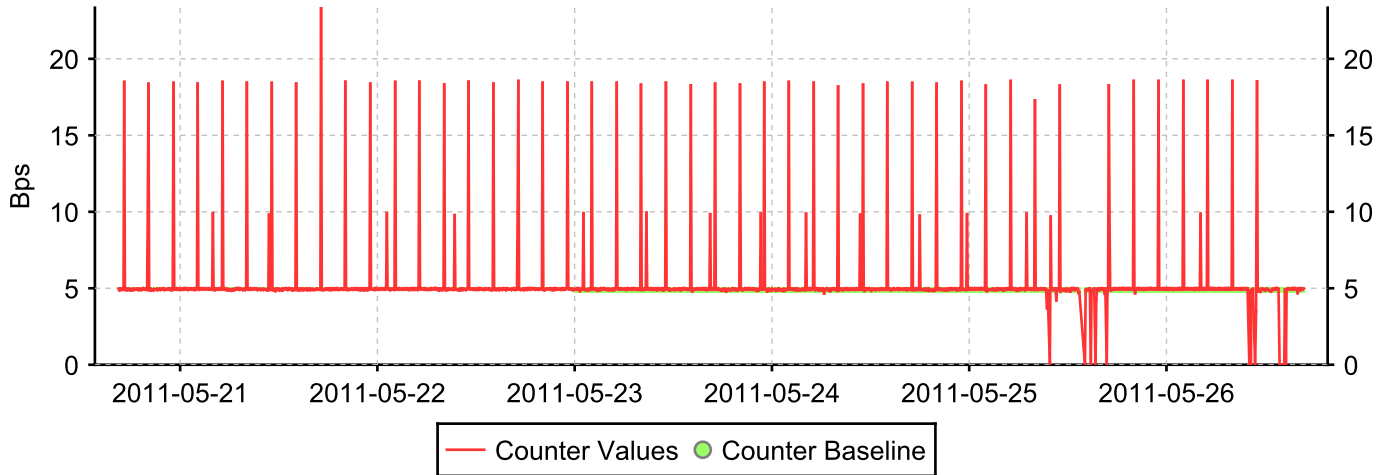

Baseline ID: 12

Inbound traffic @ 0/10 - FC port 0/10

Baseline ID: 11

Inbound traffic @ 0/9 - FC port 0/9

Baseline ID: 10

Inbound traffic @ 0/8 - FC port 0/8

Baseline ID: 9

Inbound traffic @ 0/7 - FC port 0/7

Baseline ID: 8

Inbound traffic @ 0/6 - FC port 0/6

Baseline ID: 7

Inbound traffic @ 0/5 - FC port 0/5

Baseline ID: 6

Inbound traffic @ 0/4 - FC port 0/4

Baseline ID: 5

Inbound traffic @ 0/3 - FC port 0/3

Baseline ID: 4

Inbound traffic @ 0/2 - FC port 0/2

Baseline ID: 3

Inbound traffic @ 0/1 - FC port 0/1

Baseline ID: 2

Inbound traffic @ 0/0 - FC port 0/0

Baseline ID: 1

Outbound traffic @ fc0

Baseline ID: 37

Outbound traffic @ sit0

Baseline ID: 38

Outbound traffic @ eth0

Baseline ID: 36

Outbound traffic @ 0/15 - FC port 0/15

Baseline ID: 35

Outbound traffic @ 0/14 - FC port 0/14