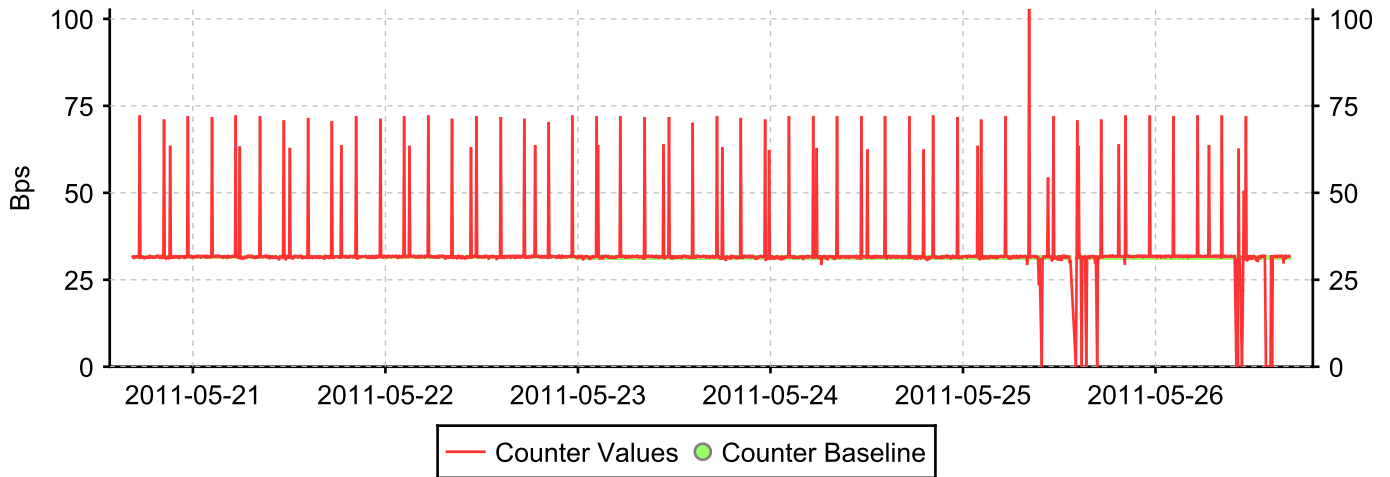

Baseline ID: 34

Outbound traffic @ 0/13 - FC port 0/13

Baseline ID: 33

Outbound traffic @ 0/12 - FC port 0/12

Baseline ID: 32

Outbound traffic @ 0/11 - FC port 0/11

Baseline ID: 31

Outbound traffic @ 0/10 - FC port 0/10

Baseline ID: 30

Outbound traffic @ 0/9 - FC port 0/9

Baseline ID: 29

Outbound traffic @ 0/8 - FC port 0/8

Baseline ID: 28

Outbound traffic @ 0/7 - FC port 0/7

Baseline ID: 27

Outbound traffic @ 0/6 - FC port 0/6

Baseline ID: 26

Outbound traffic @ 0/5 - FC port 0/5

Baseline ID: 25

Outbound traffic @ 0/4 - FC port 0/4

Baseline ID: 24

Outbound traffic @ 0/3 - FC port 0/3

Baseline ID: 23