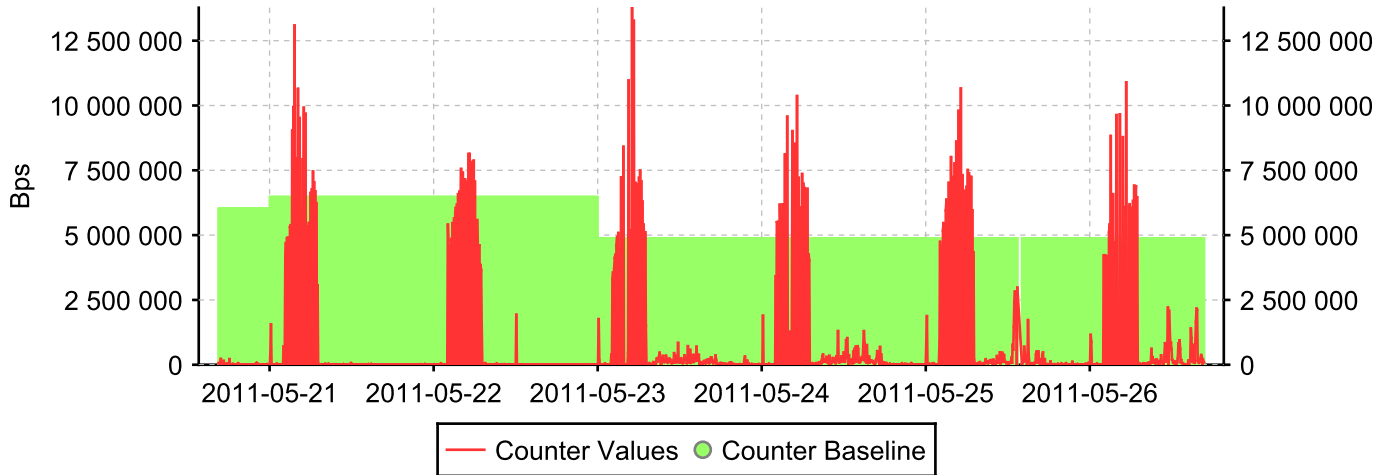

Baseline ID: 37

Outbound traffic @ sit0

Baseline ID: 38

Outbound traffic @ eth0

Baseline ID: 36

Outbound traffic @ 0/15 - FC port 0/15

Baseline ID: 35

Outbound traffic @ 0/14 - FC port 0/14

Baseline ID: 34

Outbound traffic @ 0/13 - FC port 0/13

Baseline ID: 33

Outbound traffic @ 0/12 - FC port 0/12

Baseline ID: 32

Outbound traffic @ 0/11 - FC port 0/11

Baseline ID: 31

Outbound traffic @ 0/10 - FC port 0/10

Baseline ID: 30

Outbound traffic @ 0/9 - FC port 0/9

Baseline ID: 29

Outbound traffic @ 0/8 - FC port 0/8

Baseline ID: 28

Outbound traffic @ 0/7 - FC port 0/7

Baseline ID: 27

Outbound traffic @ 0/6 - FC port 0/6

Baseline ID: 26

Outbound traffic @ 0/5 - FC port 0/5

Baseline ID: 25

Outbound traffic @ 0/4 - FC port 0/4

Baseline ID: 24

Outbound traffic @ 0/3 - FC port 0/3

Baseline ID: 23