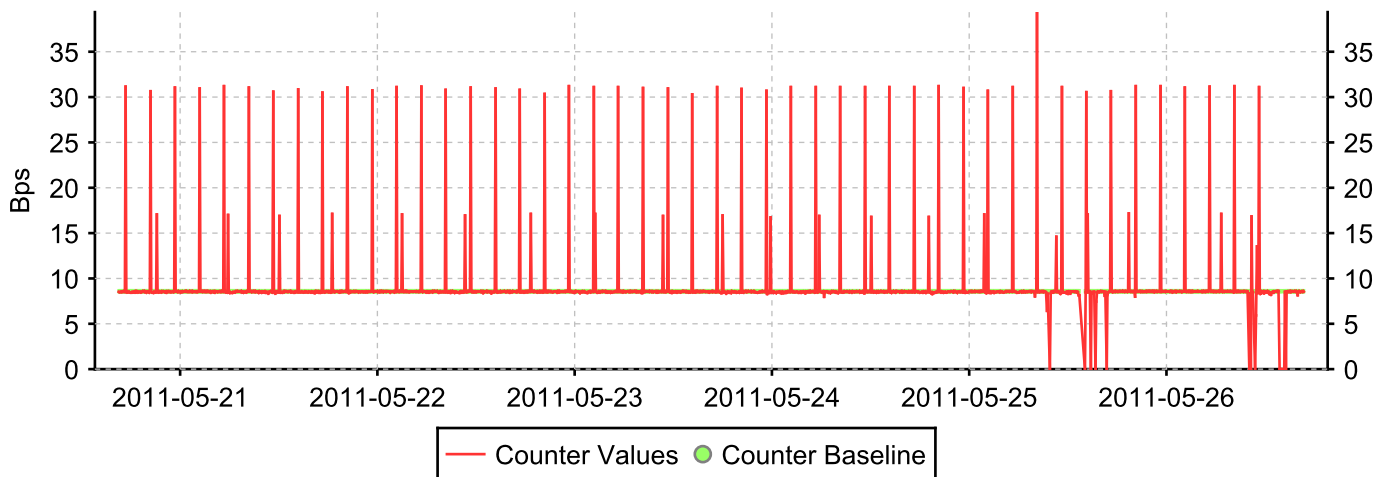

Baseline ID: 12

Inbound traffic @ 0/10 - FC port 0/10

Baseline ID: 11

Inbound traffic @ 0/9 - FC port 0/9

Baseline ID: 10

Inbound traffic @ 0/8 - FC port 0/8

Baseline ID: 9

Inbound traffic @ 0/7 - FC port 0/7

Baseline ID: 8

Inbound traffic @ 0/6 - FC port 0/6

Baseline ID: 7

Inbound traffic @ 0/5 - FC port 0/5

Baseline ID: 6

Inbound traffic @ 0/4 - FC port 0/4

Baseline ID: 5

Inbound traffic @ 0/3 - FC port 0/3

Baseline ID: 4

Inbound traffic @ 0/2 - FC port 0/2

Baseline ID: 3

Inbound traffic @ 0/1 - FC port 0/1

Baseline ID: 2

Inbound traffic @ 0/0 - FC port 0/0

Baseline ID: 1

Outbound traffic @ fc0

Baseline ID: 37

Outbound traffic @ sit0

Baseline ID: 38

Outbound traffic @ eth0

Baseline ID: 36

Outbound traffic @ 0/15 - FC port 0/15

Baseline ID: 35

Outbound traffic @ 0/14 - FC port 0/14