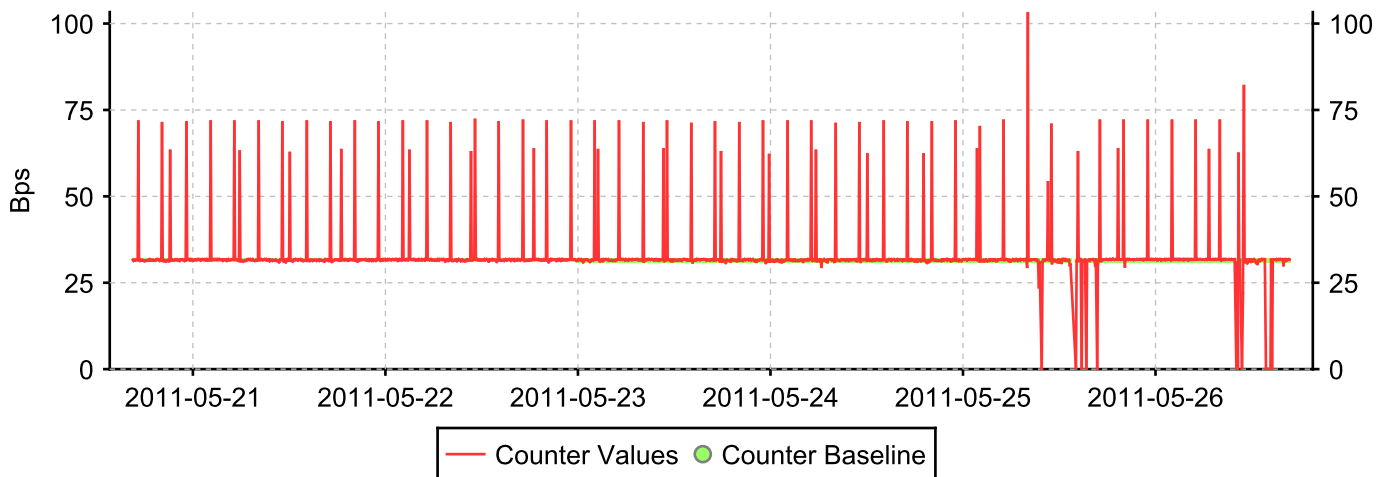

Baseline ID: 34

Outbound traffic @ 0/13 - FC port 0/13

Baseline ID: 33

Outbound traffic @ 0/12 - FC port 0/12

Baseline ID: 32

Outbound traffic @ 0/11 - FC port 0/11

Baseline ID: 31

Outbound traffic @ 0/10 - FC port 0/10

Baseline ID: 30

Outbound traffic @ 0/9 - FC port 0/9

Baseline ID: 29

Outbound traffic @ 0/8 - FC port 0/8

Baseline ID: 28

Outbound traffic @ 0/7 - FC port 0/7

Baseline ID: 27

Outbound traffic @ 0/6 - FC port 0/6

Baseline ID: 26

Outbound traffic @ 0/5 - FC port 0/5

Baseline ID: 25

Outbound traffic @ 0/4 - FC port 0/4

Baseline ID: 24

Outbound traffic @ 0/3 - FC port 0/3

Baseline ID: 23