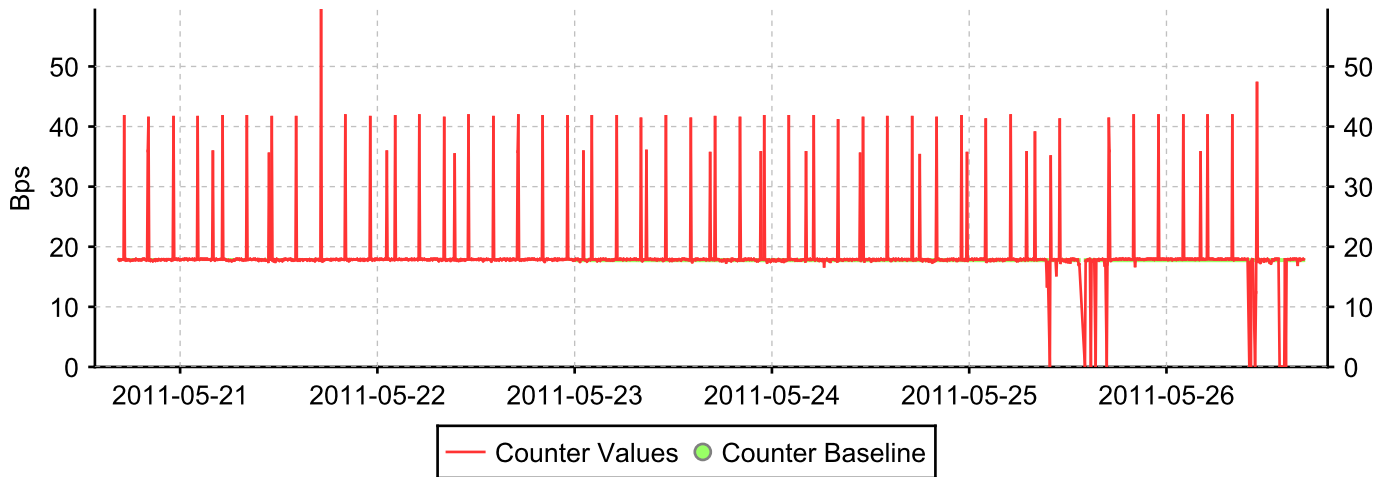

Baseline ID: 30

Outbound traffic @ 0/9 - FC port 0/9

Baseline ID: 29

Outbound traffic @ 0/8 - FC port 0/8

Baseline ID: 28

Outbound traffic @ 0/7 - FC port 0/7

Baseline ID: 27

Outbound traffic @ 0/6 - FC port 0/6

Baseline ID: 26

Outbound traffic @ 0/5 - FC port 0/5

Baseline ID: 25

Outbound traffic @ 0/4 - FC port 0/4

Baseline ID: 24

Outbound traffic @ 0/3 - FC port 0/3

Baseline ID: 23