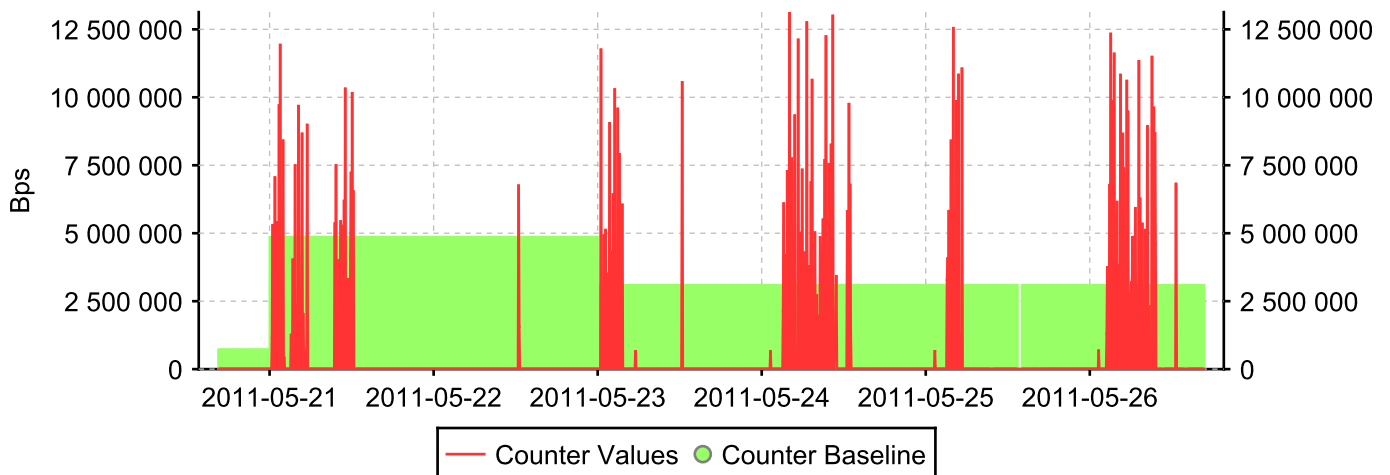

Baseline ID: 37

Outbound traffic @ sit0

Baseline ID: 38

Outbound traffic @ eth0

Baseline ID: 36

Outbound traffic @ 0/15 - FC port 0/15

Baseline ID: 35

Outbound traffic @ 0/14 - FC port 0/14

Baseline ID: 34

Outbound traffic @ 0/13 - FC port 0/13

Baseline ID: 33

Outbound traffic @ 0/12 - FC port 0/12

Baseline ID: 32

Outbound traffic @ 0/11 - FC port 0/11

Baseline ID: 31

Outbound traffic @ 0/10 - FC port 0/10

Baseline ID: 30

Outbound traffic @ 0/9 - FC port 0/9

Baseline ID: 29

Outbound traffic @ 0/8 - FC port 0/8

Baseline ID: 28

Outbound traffic @ 0/7 - FC port 0/7

Baseline ID: 27

Outbound traffic @ 0/6 - FC port 0/6

Baseline ID: 26

Outbound traffic @ 0/5 - FC port 0/5

Baseline ID: 25

Outbound traffic @ 0/4 - FC port 0/4

Baseline ID: 24

Outbound traffic @ 0/3 - FC port 0/3

Baseline ID: 23