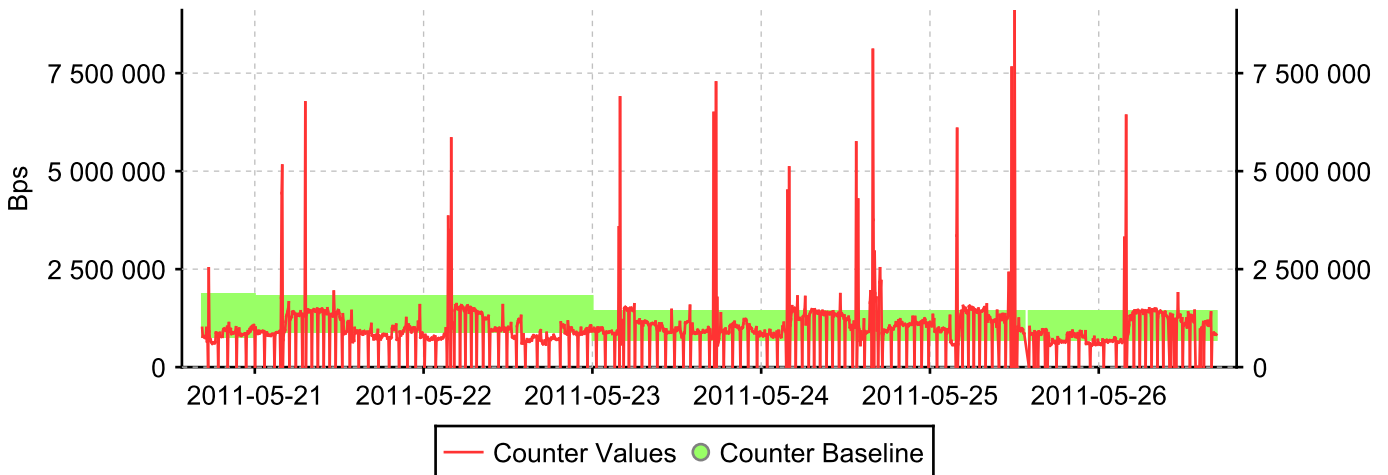

Baseline ID: 37

Outbound traffic @ sit0

Baseline ID: 38

Outbound traffic @ eth0

Baseline ID: 36

Outbound traffic @ 0/15 - FC port 0/15

Baseline ID: 35

Outbound traffic @ 0/14 - FC port 0/14

Baseline ID: 34

Outbound traffic @ 0/13 - FC port 0/13

Baseline ID: 33

Outbound traffic @ 0/12 - FC port 0/12

Baseline ID: 32

Outbound traffic @ 0/11 - FC port 0/11

Baseline ID: 31

Outbound traffic @ 0/10 - FC port 0/10

Baseline ID: 30

Outbound traffic @ 0/9 - FC port 0/9

Baseline ID: 29

Outbound traffic @ 0/8 - FC port 0/8

Baseline ID: 28

Outbound traffic @ 0/7 - FC port 0/7

Baseline ID: 27

Outbound traffic @ 0/6 - FC port 0/6

Baseline ID: 26

Outbound traffic @ 0/5 - FC port 0/5

Baseline ID: 25

Outbound traffic @ 0/4 - FC port 0/4

Baseline ID: 24

Outbound traffic @ 0/3 - FC port 0/3

Baseline ID: 23