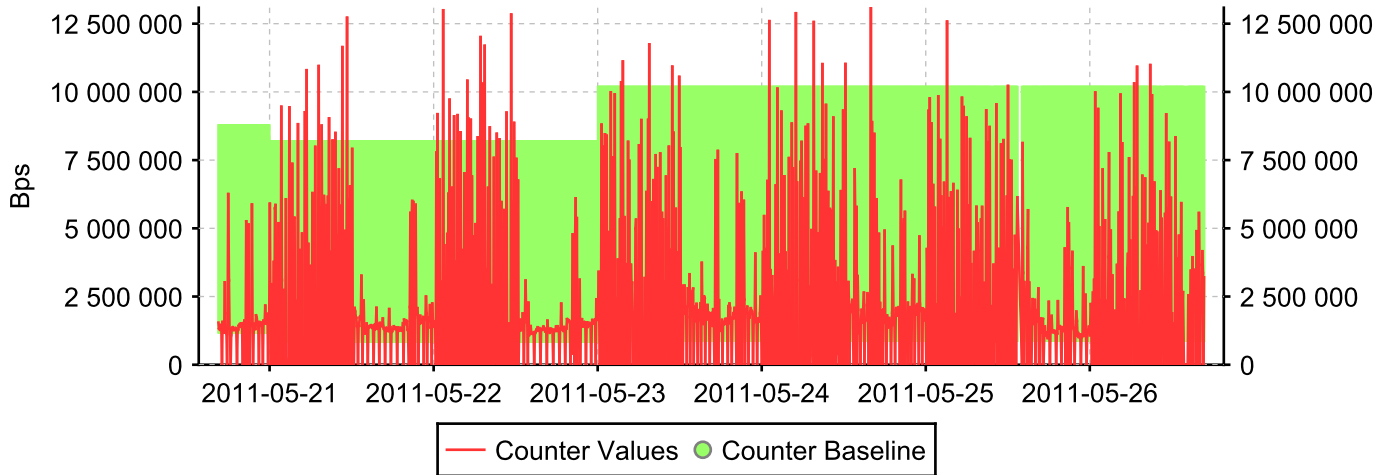

Baseline ID: 8

Inbound traffic @ 0/6 - FC port 0/6

Baseline ID: 7

Inbound traffic @ 0/5 - FC port 0/5

Baseline ID: 6

Inbound traffic @ 0/4 - FC port 0/4

Baseline ID: 5

Inbound traffic @ 0/3 - FC port 0/3

Baseline ID: 4

Inbound traffic @ 0/2 - FC port 0/2

Baseline ID: 3

Inbound traffic @ 0/1 - FC port 0/1

Baseline ID: 2

Inbound traffic @ 0/0 - FC port 0/0

Baseline ID: 1

Outbound traffic @ fc0

Baseline ID: 37

Outbound traffic @ sit0

Baseline ID: 38

Outbound traffic @ eth0

Baseline ID: 36

Outbound traffic @ 0/15 - FC port 0/15

Baseline ID: 35

Outbound traffic @ 0/14 - FC port 0/14

Baseline ID: 34

Outbound traffic @ 0/13 - FC port 0/13

Baseline ID: 33

Outbound traffic @ 0/12 - FC port 0/12

Baseline ID: 32

Outbound traffic @ 0/11 - FC port 0/11

Baseline ID: 31

Outbound traffic @ 0/10 - FC port 0/10