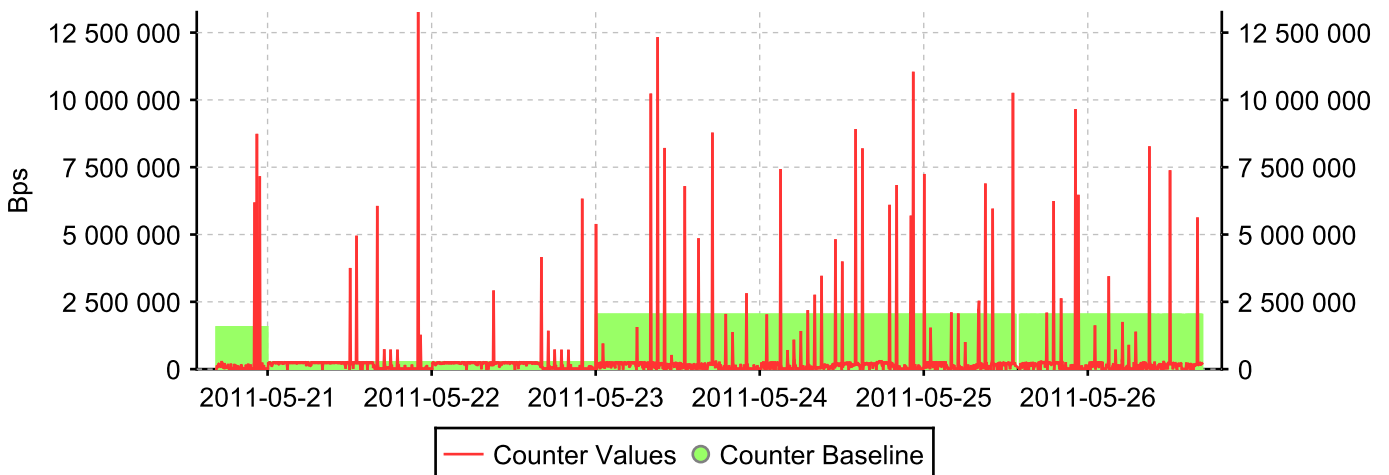

SW200E_2

Inbound traffic @ fc0

Baseline ID: 18

Inbound traffic @ sit0

Baseline ID: 19

Inbound traffic @ eth0

Baseline ID: 17

Inbound traffic @ 0/15 - FC port 0/15

Baseline ID: 16

Inbound traffic @ 0/14 - FC port 0/14

Baseline ID: 15

Inbound traffic @ 0/13 - FC port 0/13

Baseline ID: 14

Inbound traffic @ 0/12 - FC port 0/12

Baseline ID: 13

Inbound traffic @ 0/11 - FC port 0/11

Baseline ID: 12

Inbound traffic @ 0/10 - FC port 0/10

Baseline ID: 11

Inbound traffic @ 0/9 - FC port 0/9

Baseline ID: 10

Inbound traffic @ 0/8 - FC port 0/8

Baseline ID: 9

Inbound traffic @ 0/7 - FC port 0/7

Baseline ID: 8

Inbound traffic @ 0/6 - FC port 0/6

Baseline ID: 7

Inbound traffic @ 0/5 - FC port 0/5

Baseline ID: 6

Inbound traffic @ 0/4 - FC port 0/4

Baseline ID: 5

Inbound traffic @ 0/3 - FC port 0/3