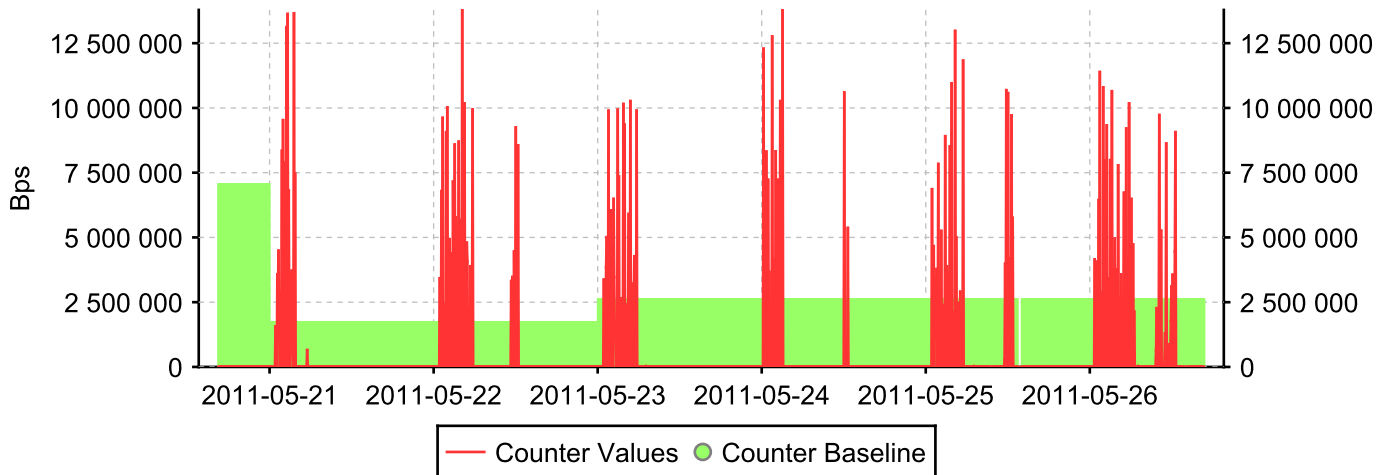

Baseline ID: 37

Outbound traffic @ sit0

Baseline ID: 38

Outbound traffic @ eth0

Baseline ID: 36

Outbound traffic @ 0/15 - FC port 0/15

Baseline ID: 35

Outbound traffic @ 0/14 - FC port 0/14

Baseline ID: 34

Outbound traffic @ 0/13 - FC port 0/13

Baseline ID: 33

Outbound traffic @ 0/12 - FC port 0/12

Baseline ID: 32

Outbound traffic @ 0/11 - FC port 0/11

Baseline ID: 31

Outbound traffic @ 0/10 - FC port 0/10

Baseline ID: 30

Outbound traffic @ 0/9 - FC port 0/9

Baseline ID: 29

Outbound traffic @ 0/8 - FC port 0/8

Baseline ID: 28

Outbound traffic @ 0/7 - FC port 0/7

Baseline ID: 27

Outbound traffic @ 0/6 - FC port 0/6

Baseline ID: 26

Outbound traffic @ 0/5 - FC port 0/5

Baseline ID: 25

Outbound traffic @ 0/4 - FC port 0/4

Baseline ID: 24

Outbound traffic @ 0/3 - FC port 0/3

Baseline ID: 23