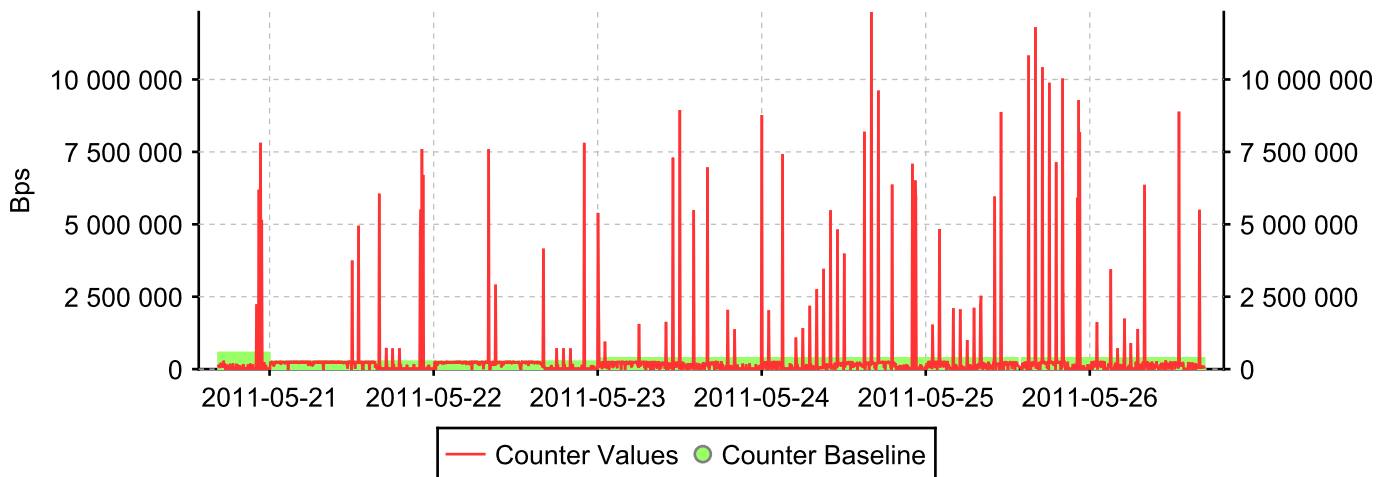

Baseline ID: 4

Inbound traffic @ 0/2 - FC port 0/2

Baseline ID: 3

Inbound traffic @ 0/1 - FC port 0/1

Baseline ID: 2

Inbound traffic @ 0/0 - FC port 0/0

Baseline ID: 1

Outbound traffic @ fc0

Baseline ID: 37

Outbound traffic @ sit0

Baseline ID: 38

Outbound traffic @ eth0

Baseline ID: 36

Outbound traffic @ 0/15 - FC port 0/15

Baseline ID: 35

Outbound traffic @ 0/14 - FC port 0/14

Baseline ID: 34

Outbound traffic @ 0/13 - FC port 0/13

Baseline ID: 33

Outbound traffic @ 0/12 - FC port 0/12

Baseline ID: 32

Outbound traffic @ 0/11 - FC port 0/11

Baseline ID: 31

Outbound traffic @ 0/10 - FC port 0/10

Baseline ID: 30

Outbound traffic @ 0/9 - FC port 0/9

Baseline ID: 29

Outbound traffic @ 0/8 - FC port 0/8

Baseline ID: 28

Outbound traffic @ 0/7 - FC port 0/7

Baseline ID: 27

Outbound traffic @ 0/6 - FC port 0/6