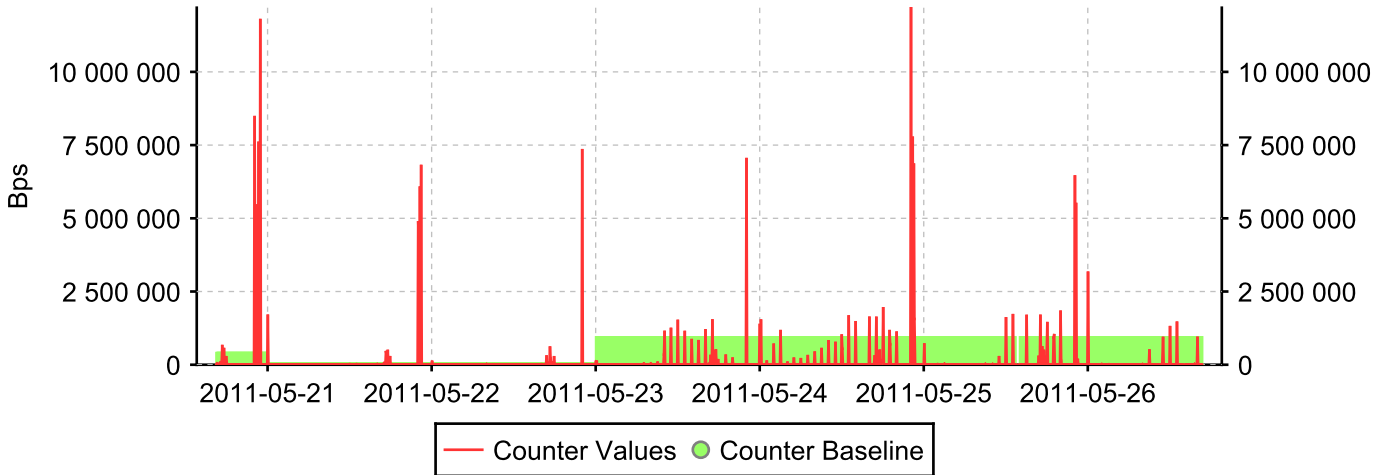

Baseline ID: 4

Inbound traffic @ 0/2 - FC port 0/2

Baseline ID: 3

Inbound traffic @ 0/1 - FC port 0/1

Baseline ID: 2

Inbound traffic @ 0/0 - FC port 0/0

Baseline ID: 1

Outbound traffic @ fc0

Baseline ID: 37

Outbound traffic @ sit0

Baseline ID: 38

Outbound traffic @ eth0

Baseline ID: 36

Outbound traffic @ 0/15 - FC port 0/15

Baseline ID: 35

Outbound traffic @ 0/14 - FC port 0/14

Baseline ID: 34

Outbound traffic @ 0/13 - FC port 0/13

Baseline ID: 33

Outbound traffic @ 0/12 - FC port 0/12

Baseline ID: 32

Outbound traffic @ 0/11 - FC port 0/11

Baseline ID: 31

Outbound traffic @ 0/10 - FC port 0/10