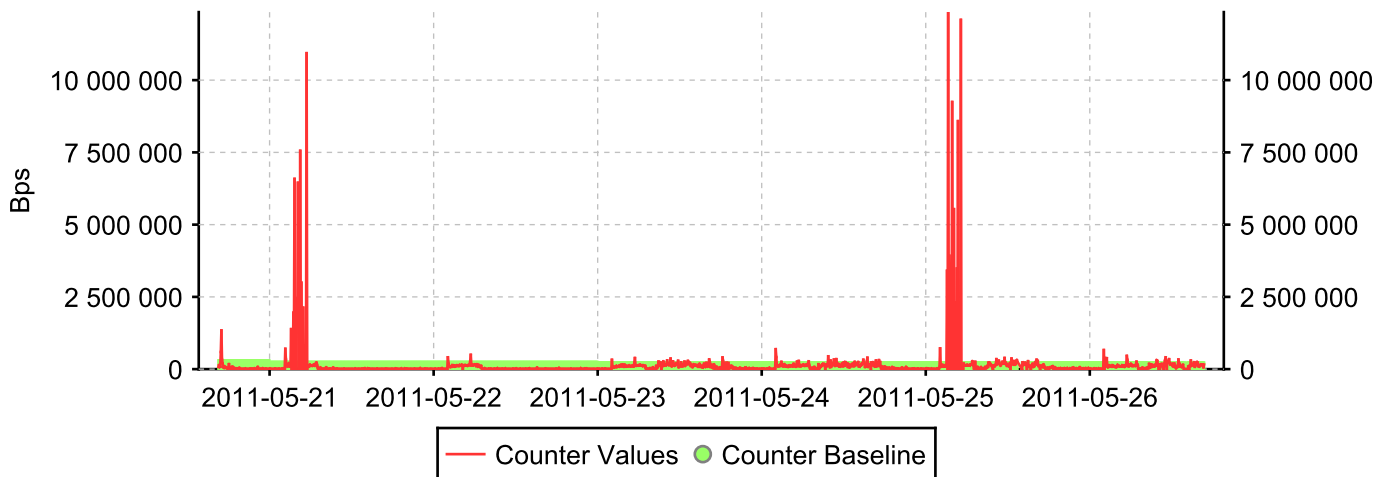

SW200E_2

Inbound traffic @ fc0

Baseline ID: 18

Inbound traffic @ sit0

Baseline ID: 19

Inbound traffic @ eth0

Baseline ID: 17

Inbound traffic @ 0/15 - FC port 0/15

Baseline ID: 16

Inbound traffic @ 0/14 - FC port 0/14

Baseline ID: 15

Inbound traffic @ 0/13 - FC port 0/13

Baseline ID: 14

Inbound traffic @ 0/12 - FC port 0/12

Baseline ID: 13

Inbound traffic @ 0/11 - FC port 0/11

Baseline ID: 12

Inbound traffic @ 0/10 - FC port 0/10

Baseline ID: 11

Inbound traffic @ 0/9 - FC port 0/9

Baseline ID: 10

Inbound traffic @ 0/8 - FC port 0/8

Baseline ID: 9

Inbound traffic @ 0/7 - FC port 0/7

Baseline ID: 8

Inbound traffic @ 0/6 - FC port 0/6

Baseline ID: 7

Inbound traffic @ 0/5 - FC port 0/5

Baseline ID: 6

Inbound traffic @ 0/4 - FC port 0/4

Baseline ID: 5

Inbound traffic @ 0/3 - FC port 0/3