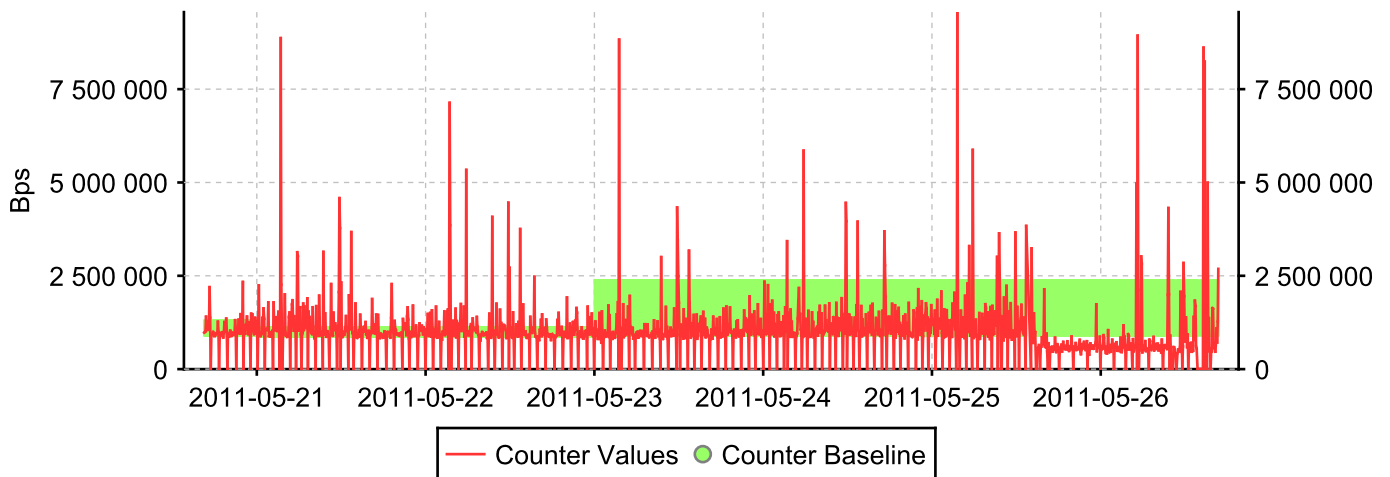

Baseline ID: 12

Inbound traffic @ 0/10 - FC port 0/10

Baseline ID: 11

Inbound traffic @ 0/9 - FC port 0/9

Baseline ID: 10

Inbound traffic @ 0/8 - FC port 0/8

Baseline ID: 9

Inbound traffic @ 0/7 - FC port 0/7

Baseline ID: 8

Inbound traffic @ 0/6 - FC port 0/6

Baseline ID: 7

Inbound traffic @ 0/5 - FC port 0/5

Baseline ID: 6

Inbound traffic @ 0/4 - FC port 0/4

Baseline ID: 5

Inbound traffic @ 0/3 - FC port 0/3

Baseline ID: 4

Inbound traffic @ 0/2 - FC port 0/2

Baseline ID: 3

Inbound traffic @ 0/1 - FC port 0/1

Baseline ID: 2

Inbound traffic @ 0/0 - FC port 0/0

Baseline ID: 1

Outbound traffic @ fc0

Baseline ID: 37

Outbound traffic @ sit0

Baseline ID: 38

Outbound traffic @ eth0

Baseline ID: 36

Outbound traffic @ 0/15 - FC port 0/15

Baseline ID: 35

Outbound traffic @ 0/14 - FC port 0/14