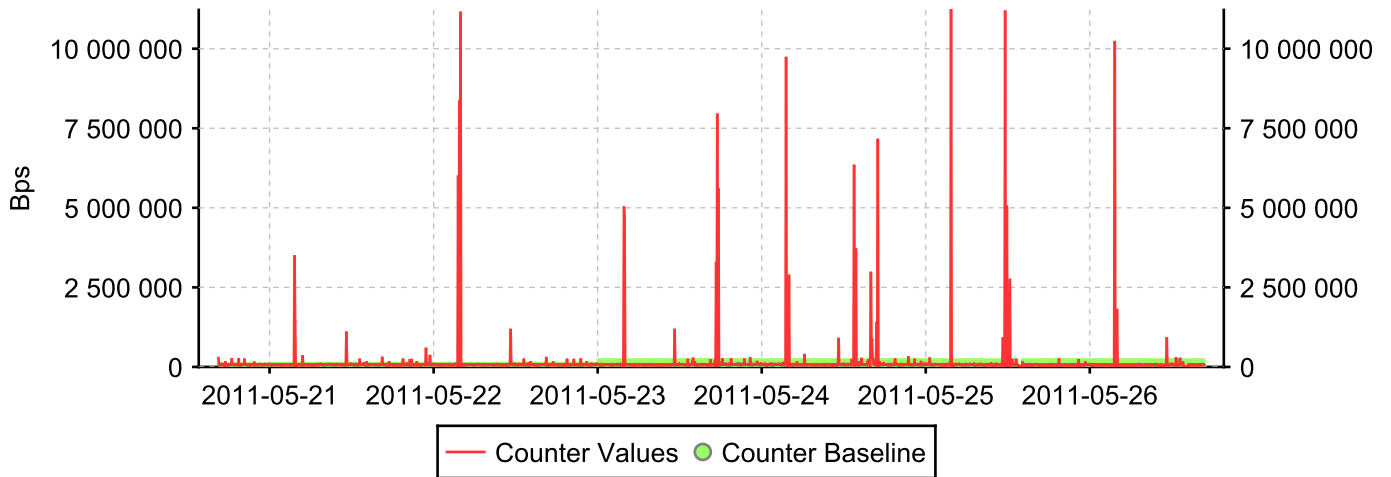

SW200E_2

Inbound traffic @ fc0

Baseline ID: 18

Inbound traffic @ sit0

Baseline ID: 19

Inbound traffic @ eth0

Baseline ID: 17

Inbound traffic @ 0/15 - FC port 0/15

Baseline ID: 16

Inbound traffic @ 0/14 - FC port 0/14

Baseline ID: 15

Inbound traffic @ 0/13 - FC port 0/13

Baseline ID: 14

Inbound traffic @ 0/12 - FC port 0/12

Baseline ID: 13

Inbound traffic @ 0/11 - FC port 0/11

Baseline ID: 12

Inbound traffic @ 0/10 - FC port 0/10

Baseline ID: 11

Inbound traffic @ 0/9 - FC port 0/9

Baseline ID: 10

Inbound traffic @ 0/8 - FC port 0/8

Baseline ID: 9

Inbound traffic @ 0/7 - FC port 0/7

Baseline ID: 8

Inbound traffic @ 0/6 - FC port 0/6

Baseline ID: 7

Inbound traffic @ 0/5 - FC port 0/5

Baseline ID: 6

Inbound traffic @ 0/4 - FC port 0/4

Baseline ID: 5

Inbound traffic @ 0/3 - FC port 0/3