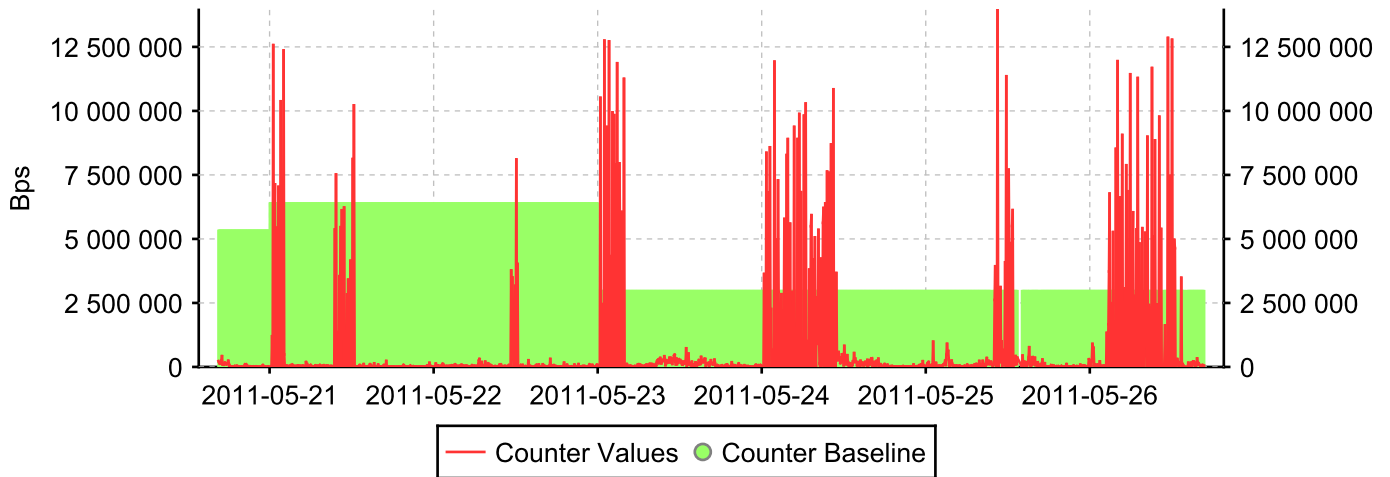

Baseline ID: 12

Inbound traffic @ 0/10 - FC port 0/10

Baseline ID: 11

Inbound traffic @ 0/9 - FC port 0/9

Baseline ID: 10

Inbound traffic @ 0/8 - FC port 0/8

Baseline ID: 9

Inbound traffic @ 0/7 - FC port 0/7

Baseline ID: 8

Inbound traffic @ 0/6 - FC port 0/6

Baseline ID: 7

Inbound traffic @ 0/5 - FC port 0/5

Baseline ID: 6

Inbound traffic @ 0/4 - FC port 0/4

Baseline ID: 5

Inbound traffic @ 0/3 - FC port 0/3

Baseline ID: 4

Inbound traffic @ 0/2 - FC port 0/2

Baseline ID: 3

Inbound traffic @ 0/1 - FC port 0/1

Baseline ID: 2

Inbound traffic @ 0/0 - FC port 0/0

Baseline ID: 1

Outbound traffic @ fc0

Baseline ID: 37

Outbound traffic @ sit0

Baseline ID: 38

Outbound traffic @ eth0

Baseline ID: 36

Outbound traffic @ 0/15 - FC port 0/15

Baseline ID: 35

Outbound traffic @ 0/14 - FC port 0/14