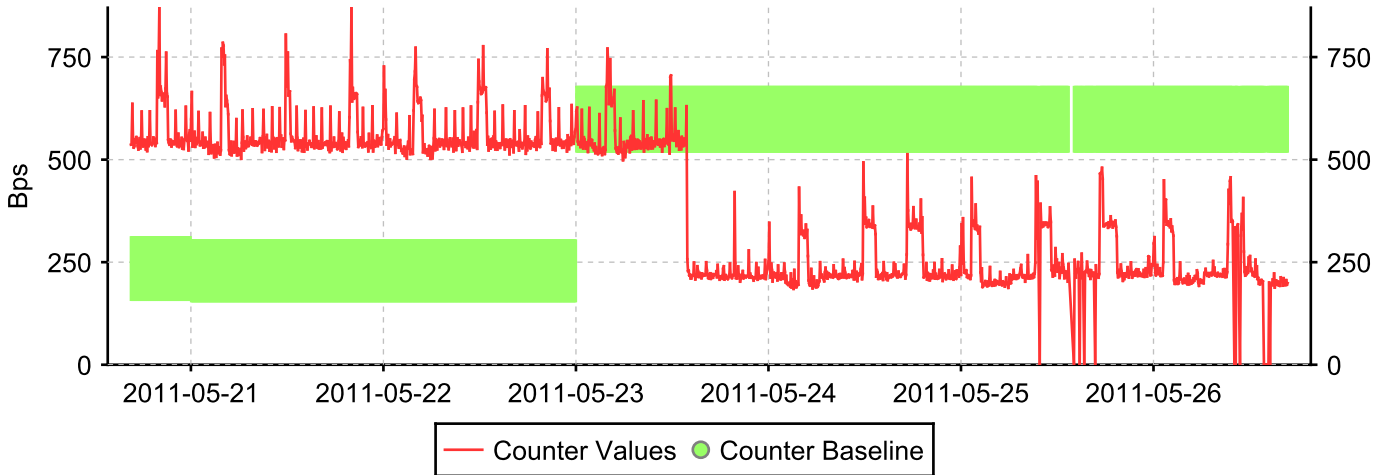

SW200E_2

Inbound traffic @ fc0

Baseline ID: 18

Inbound traffic @ sit0

Baseline ID: 19

Inbound traffic @ eth0

Baseline ID: 17

Inbound traffic @ 0/15 - FC port 0/15

Baseline ID: 16

Inbound traffic @ 0/14 - FC port 0/14

Baseline ID: 15

Inbound traffic @ 0/13 - FC port 0/13

Baseline ID: 14

Inbound traffic @ 0/12 - FC port 0/12

Baseline ID: 13

Inbound traffic @ 0/11 - FC port 0/11

Baseline ID: 12

Inbound traffic @ 0/10 - FC port 0/10

Baseline ID: 11

Inbound traffic @ 0/9 - FC port 0/9

Baseline ID: 10

Inbound traffic @ 0/8 - FC port 0/8

Baseline ID: 9

Inbound traffic @ 0/7 - FC port 0/7