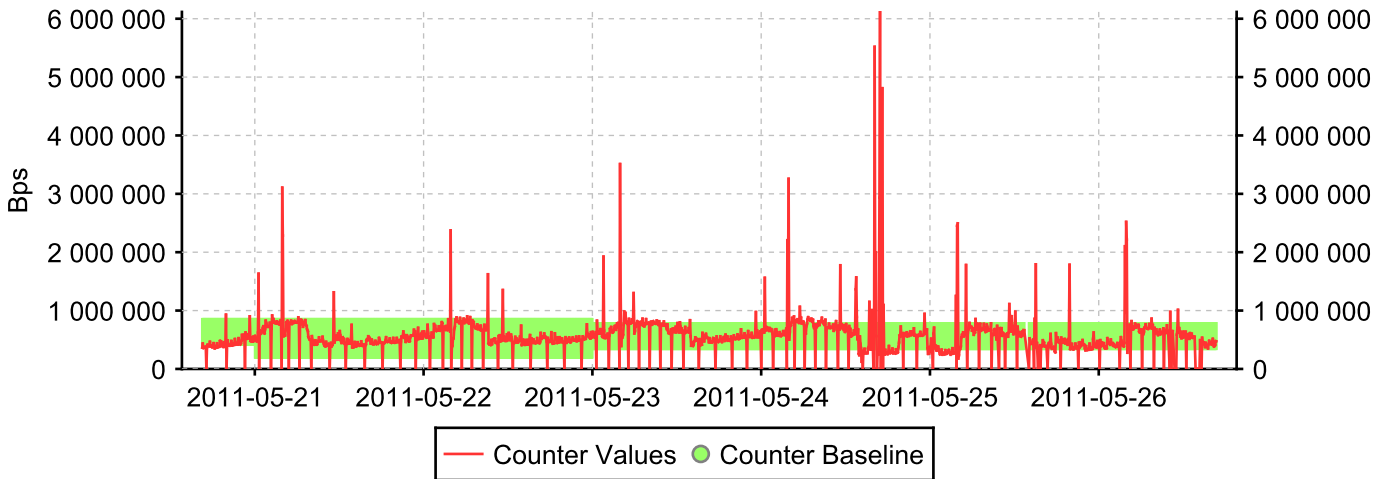

Baseline ID: 4

Inbound traffic @ 0/2 - FC port 0/2

Baseline ID: 3

Inbound traffic @ 0/1 - FC port 0/1

Baseline ID: 2

Inbound traffic @ 0/0 - FC port 0/0

Baseline ID: 1

Outbound traffic @ fc0

Baseline ID: 37

Outbound traffic @ sit0

Baseline ID: 38

Outbound traffic @ eth0

Baseline ID: 36

Outbound traffic @ 0/15 - FC port 0/15

Baseline ID: 35

Outbound traffic @ 0/14 - FC port 0/14

Baseline ID: 34

Outbound traffic @ 0/13 - FC port 0/13

Baseline ID: 33

Outbound traffic @ 0/12 - FC port 0/12

Baseline ID: 32

Outbound traffic @ 0/11 - FC port 0/11

Baseline ID: 31

Outbound traffic @ 0/10 - FC port 0/10

Baseline ID: 30

Outbound traffic @ 0/9 - FC port 0/9

Baseline ID: 29

Outbound traffic @ 0/8 - FC port 0/8

Baseline ID: 28

Outbound traffic @ 0/7 - FC port 0/7

Baseline ID: 27

Outbound traffic @ 0/6 - FC port 0/6