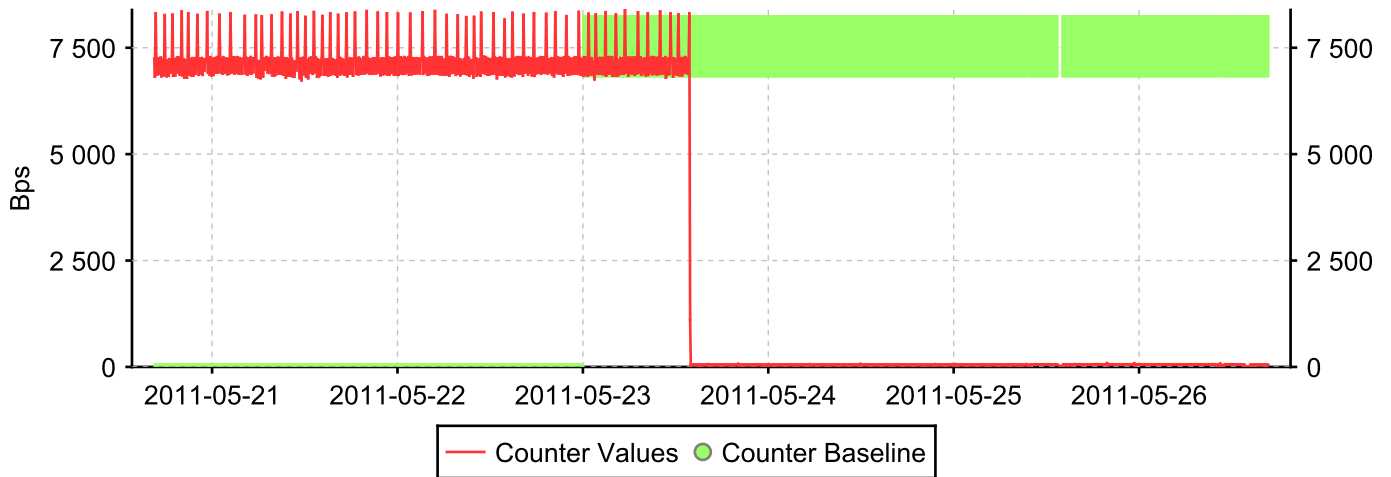

Baseline ID: 4

Inbound traffic @ 0/2 - FC port 0/2

Baseline ID: 3

Inbound traffic @ 0/1 - FC port 0/1

Baseline ID: 2

Inbound traffic @ 0/0 - FC port 0/0

Baseline ID: 1

Outbound traffic @ fc0

Baseline ID: 37

Outbound traffic @ sit0

Baseline ID: 38

Outbound traffic @ eth0

Baseline ID: 36

Outbound traffic @ 0/15 - FC port 0/15

Baseline ID: 35

Outbound traffic @ 0/14 - FC port 0/14

Baseline ID: 34

Outbound traffic @ 0/13 - FC port 0/13

Baseline ID: 33

Outbound traffic @ 0/12 - FC port 0/12

Baseline ID: 32

Outbound traffic @ 0/11 - FC port 0/11

Baseline ID: 31

Outbound traffic @ 0/10 - FC port 0/10