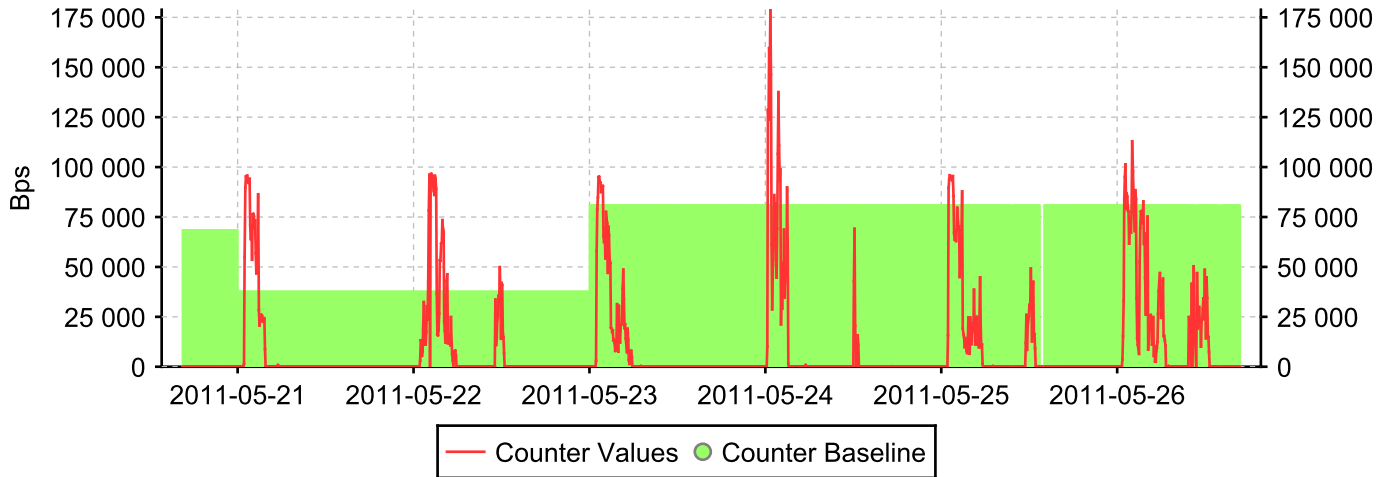

SW200E_2

Inbound traffic @ fc0

Baseline ID: 18

Inbound traffic @ sit0

Baseline ID: 19

Inbound traffic @ eth0

Baseline ID: 17

Inbound traffic @ 0/15 - FC port 0/15

Baseline ID: 16

Inbound traffic @ 0/14 - FC port 0/14

Baseline ID: 15

Inbound traffic @ 0/13 - FC port 0/13

Baseline ID: 14

Inbound traffic @ 0/12 - FC port 0/12

Baseline ID: 13

Inbound traffic @ 0/11 - FC port 0/11

Baseline ID: 12

Inbound traffic @ 0/10 - FC port 0/10

Baseline ID: 11

Inbound traffic @ 0/9 - FC port 0/9

Baseline ID: 10

Inbound traffic @ 0/8 - FC port 0/8

Baseline ID: 9

Inbound traffic @ 0/7 - FC port 0/7

Baseline ID: 8

Inbound traffic @ 0/6 - FC port 0/6

Baseline ID: 7

Inbound traffic @ 0/5 - FC port 0/5

Baseline ID: 6

Inbound traffic @ 0/4 - FC port 0/4

Baseline ID: 5

Inbound traffic @ 0/3 - FC port 0/3