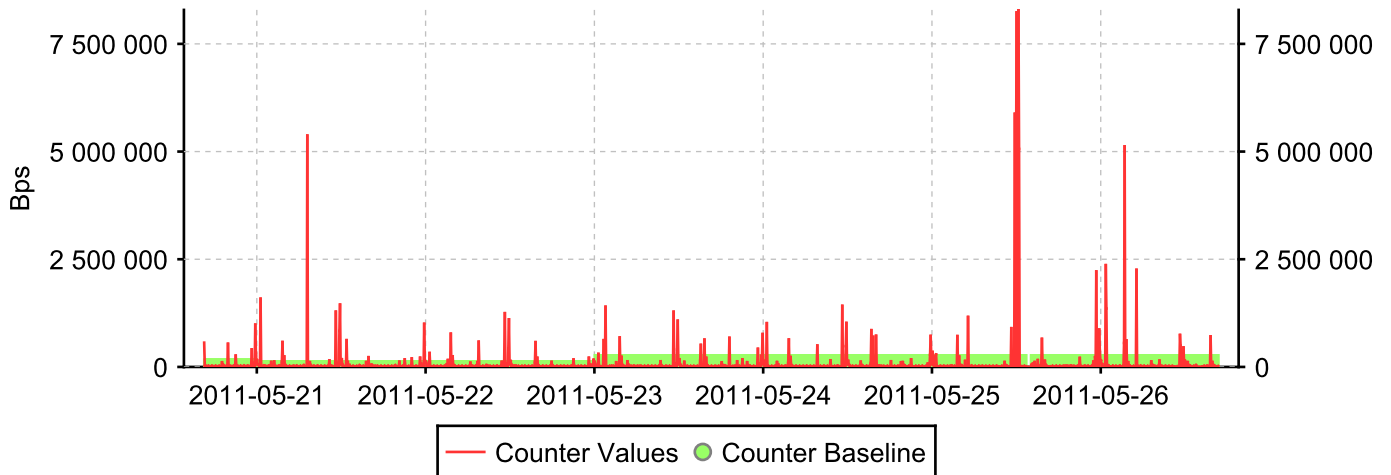

Baseline ID: 8

Inbound traffic @ 0/6 - FC port 0/6

Baseline ID: 7

Inbound traffic @ 0/5 - FC port 0/5

Baseline ID: 6

Inbound traffic @ 0/4 - FC port 0/4

Baseline ID: 5

Inbound traffic @ 0/3 - FC port 0/3

Baseline ID: 4

Inbound traffic @ 0/2 - FC port 0/2

Baseline ID: 3

Inbound traffic @ 0/1 - FC port 0/1

Baseline ID: 2

Inbound traffic @ 0/0 - FC port 0/0

Baseline ID: 1

Outbound traffic @ fc0

Baseline ID: 37

Outbound traffic @ sit0

Baseline ID: 38

Outbound traffic @ eth0

Baseline ID: 36

Outbound traffic @ 0/15 - FC port 0/15

Baseline ID: 35

Outbound traffic @ 0/14 - FC port 0/14

Baseline ID: 34

Outbound traffic @ 0/13 - FC port 0/13

Baseline ID: 33

Outbound traffic @ 0/12 - FC port 0/12

Baseline ID: 32

Outbound traffic @ 0/11 - FC port 0/11

Baseline ID: 31

Outbound traffic @ 0/10 - FC port 0/10