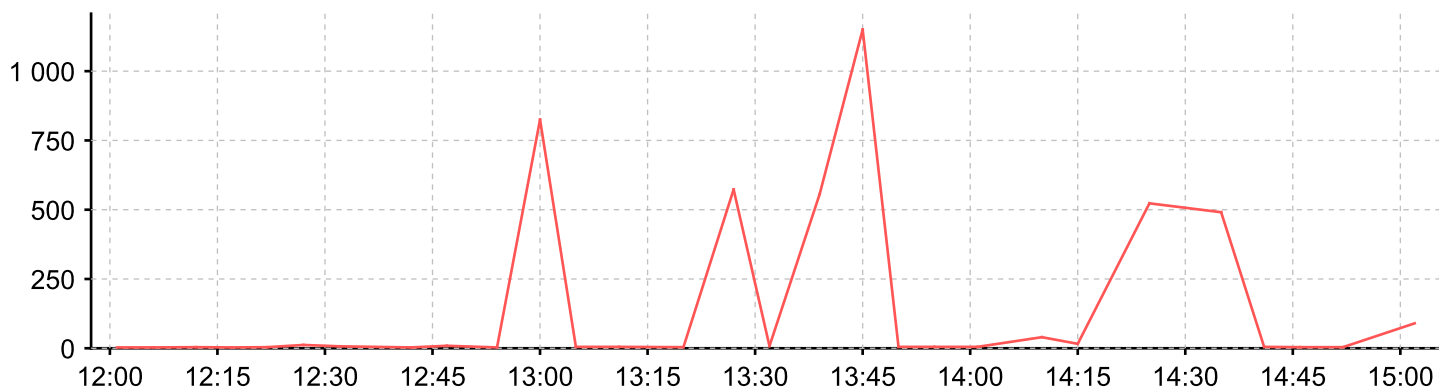

SNMP Response Time

dell28.Xca Ujb.com

PING Response Time

SNMP Response Time

dell30.Xca Ujb.com

PING Response Time

SNMP Response Time

dell32.Xca Ujb.com

PING Response Time

SNMP Response Time

PING Response Time

SNMP Response Time

PING Response Time

SNMP Response Time

dell35.Xca Ujb.com

PING Response Time