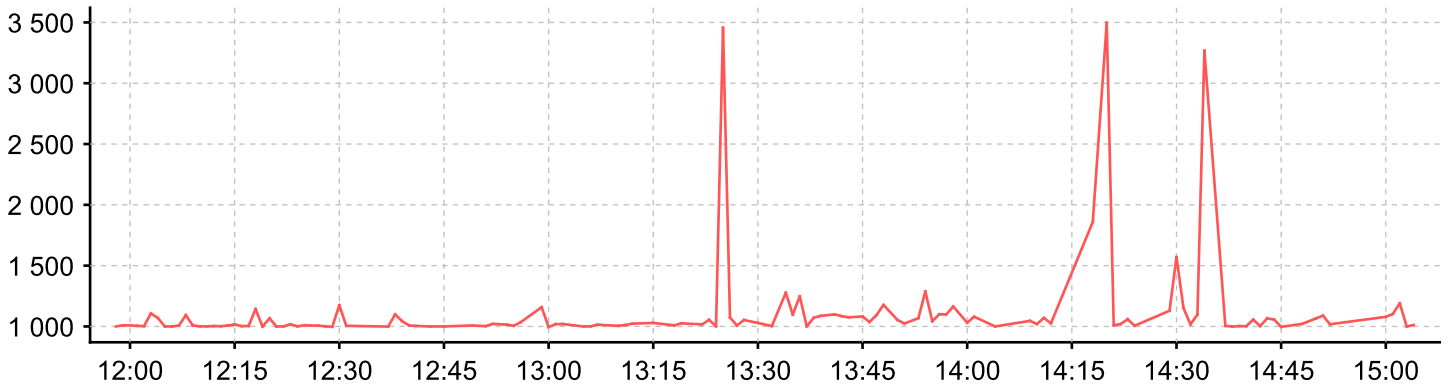

dell41.Xca Ujb.com

PING Response Time

SNMP Response Time

dell42.Xca Ujb.com

PING Response Time

SNMP Response Time

dell43.Xca Ujb.com

PING Response Time