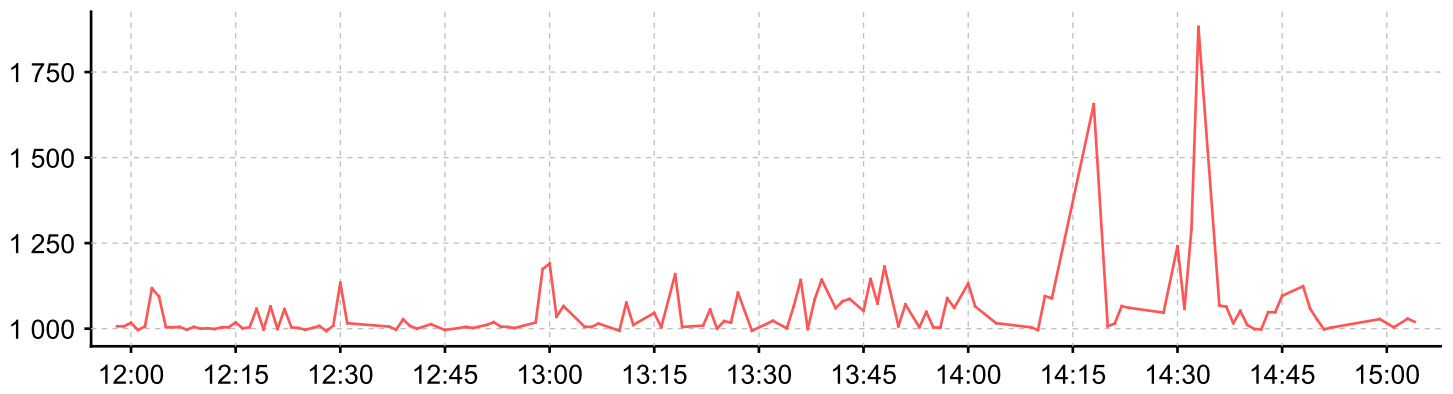

SNMP Response Time

dell18.Xca Ujb.com

PING Response Time

SNMP Response Time

dell19.Xca Ujb.com

PING Response Time

SNMP Response Time

dell21.Xca Ujb.com

PING Response Time

SNMP Response Time

dell22.Xca Ujb.com

PING Response Time

SNMP Response Time

dell23.Xca Ujb.com

PING Response Time

SNMP Response Time