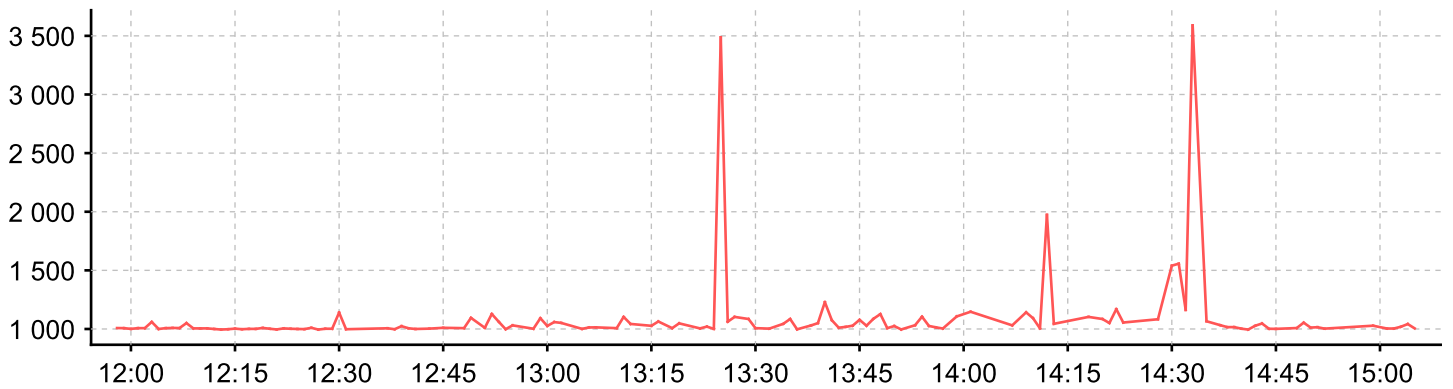

dell25.Xca Ujb.com

PING Response Time

SNMP Response Time

dell26.Xca Ujb.com

PING Response Time

SNMP Response Time

dell27.Xca Ujb.com

PING Response Time

SNMP Response Time

dell28.Xca Ujb.com

PING Response Time

SNMP Response Time

dell30.Xca Ujb.com

PING Response Time

SNMP Response Time

dell32.Xca Ujb.com