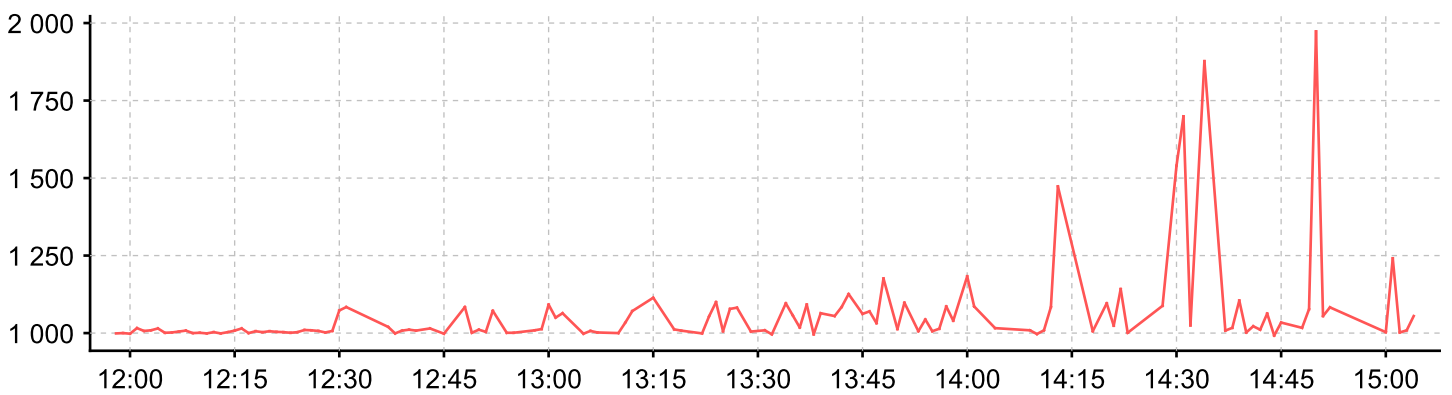

SNMP Response Time

dell28.Xca Ujb.com

PING Response Time

SNMP Response Time

dell30.Xca Ujb.com

PING Response Time

SNMP Response Time

dell32.Xca Ujb.com

PING Response Time

SNMP Response Time

PING Response Time

SNMP Response Time

PING Response Time

SNMP Response Time

dell35.Xca Ujb.com

PING Response Time