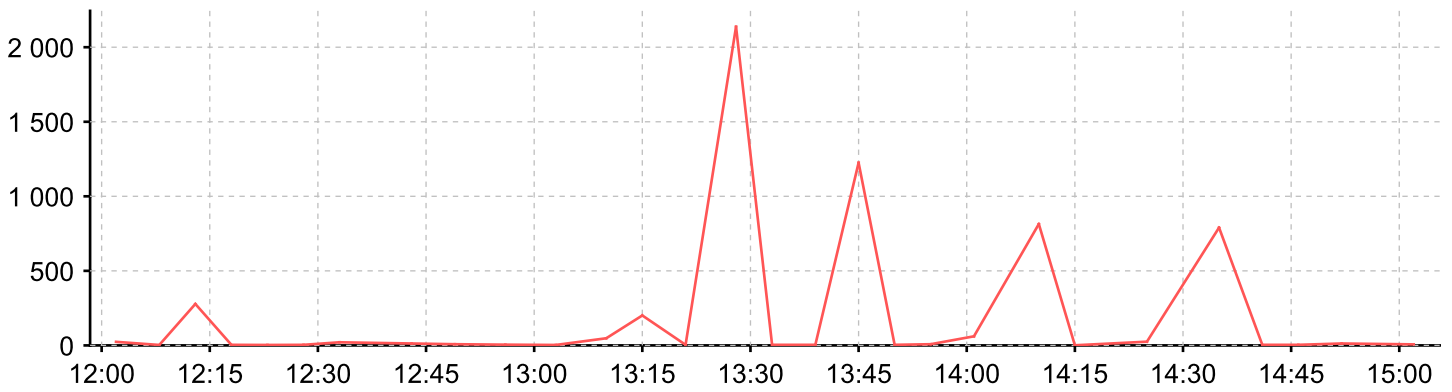

dell25.Xca Ujb.com

PING Response Time

SNMP Response Time

dell26.Xca Ujb.com

PING Response Time

SNMP Response Time

dell27.Xca Ujb.com

PING Response Time

SNMP Response Time

dell28.Xca Ujb.com

PING Response Time

SNMP Response Time

dell30.Xca Ujb.com

PING Response Time

SNMP Response Time

dell32.Xca Ujb.com