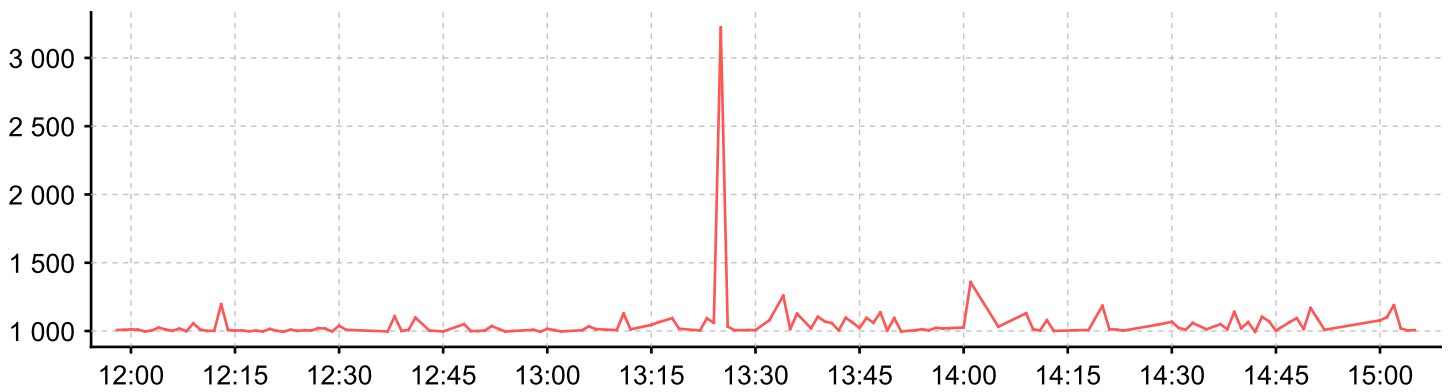

PING Response Time

SNMP Response Time

dell39.Xca Ujb.com

PING Response Time

SNMP Response Time

dell40.Xca Ujb.com

PING Response Time

SNMP Response Time