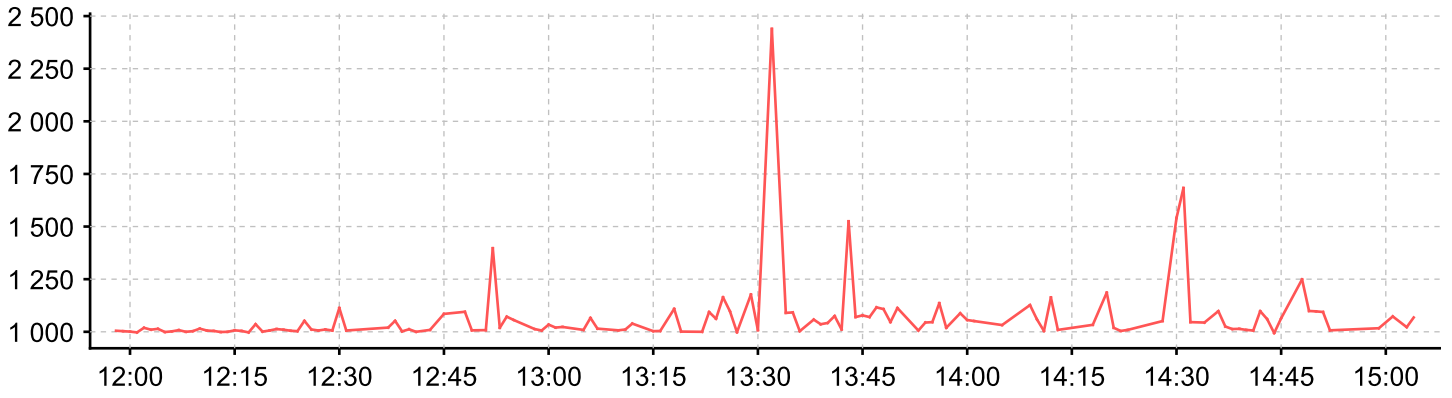

dell25.Xca Ujb.com

PING Response Time

SNMP Response Time

dell26.Xca Ujb.com

PING Response Time

SNMP Response Time

dell27.Xca Ujb.com

PING Response Time

SNMP Response Time

dell28.Xca Ujb.com

PING Response Time

SNMP Response Time

dell30.Xca Ujb.com

PING Response Time

SNMP Response Time

dell32.Xca Ujb.com