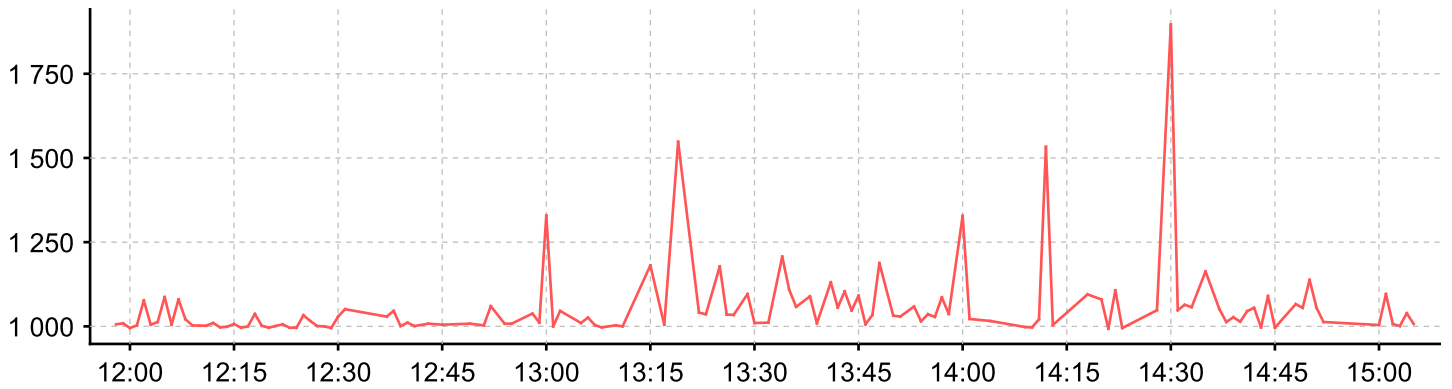

dell41.Xca Ujb.com

PING Response Time

SNMP Response Time

dell42.Xca Ujb.com

PING Response Time

SNMP Response Time

dell43.Xca Ujb.com

PING Response Time