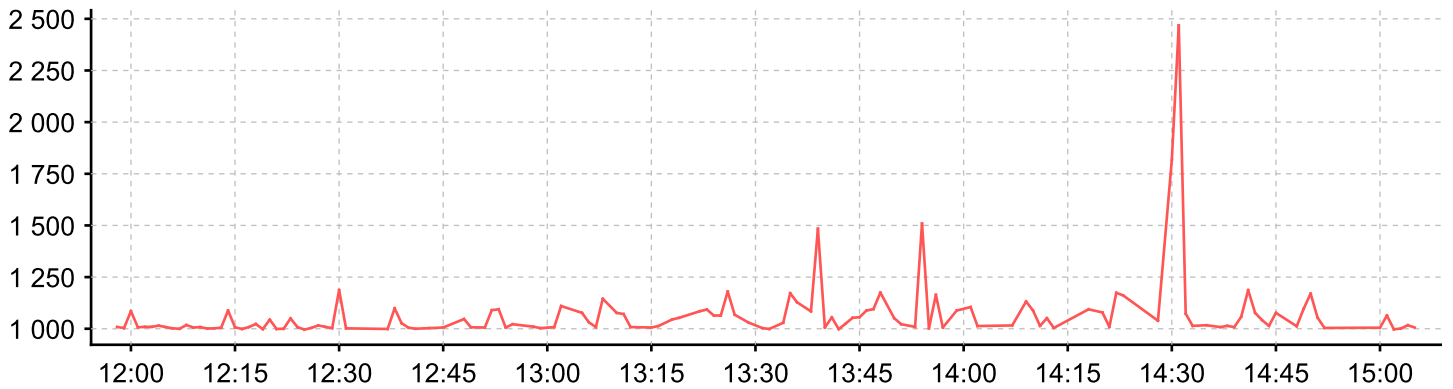

dell18.Xca Ujb.com

PING Response Time