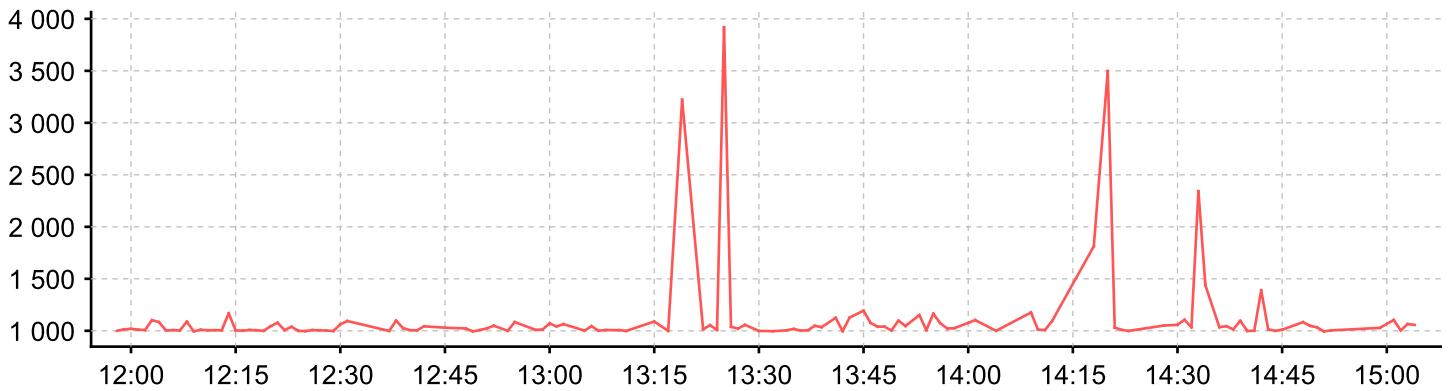

SNMP Response Time

dell28.Xca Ujb.com

PING Response Time

SNMP Response Time

dell30.Xca Ujb.com

PING Response Time

SNMP Response Time

dell32.Xca Ujb.com

PING Response Time

SNMP Response Time

PING Response Time

SNMP Response Time

PING Response Time

SNMP Response Time

dell35.Xca Ujb.com

PING Response Time