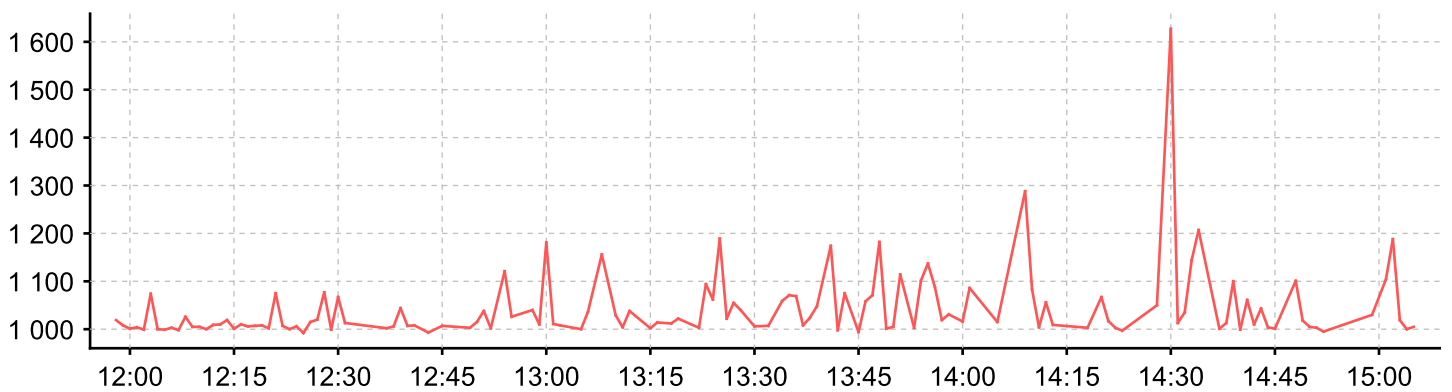

SNMP Response Time

dell28.Xca Ujb.com

PING Response Time

SNMP Response Time

dell30.Xca Ujb.com

PING Response Time

SNMP Response Time

dell32.Xca Ujb.com

PING Response Time

SNMP Response Time

PING Response Time

SNMP Response Time

PING Response Time

SNMP Response Time

dell35.Xca Ujb.com

PING Response Time