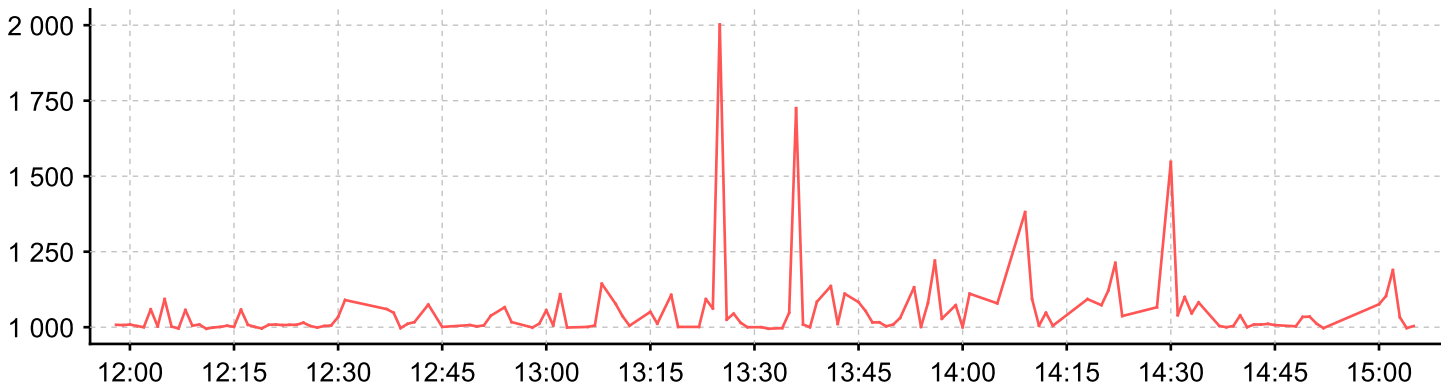

dell25.Xca Ujb.com

PING Response Time

SNMP Response Time

dell26.Xca Ujb.com

PING Response Time

SNMP Response Time

dell27.Xca Ujb.com

PING Response Time

SNMP Response Time

dell28.Xca Ujb.com

PING Response Time

SNMP Response Time

dell30.Xca Ujb.com

PING Response Time

SNMP Response Time

dell32.Xca Ujb.com