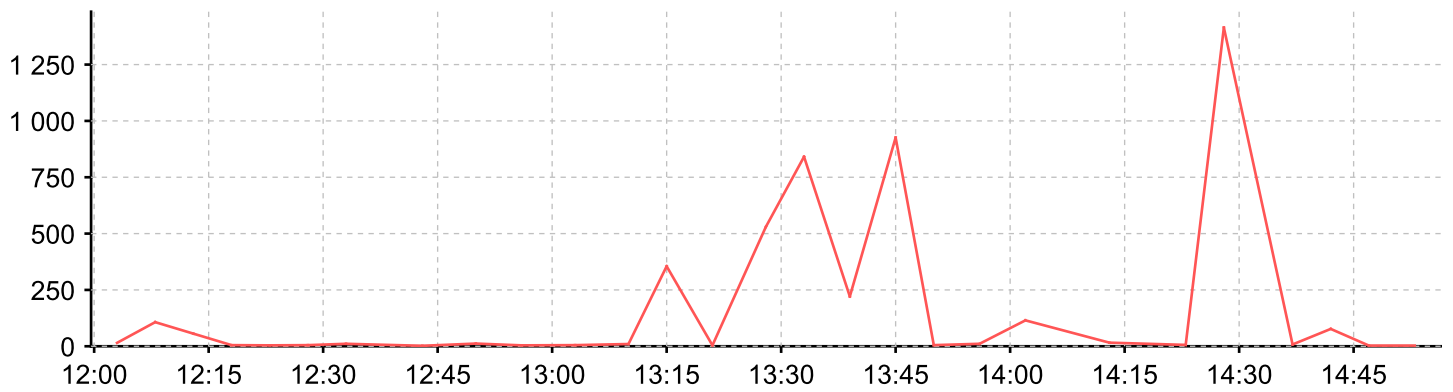

SNMP Response Time