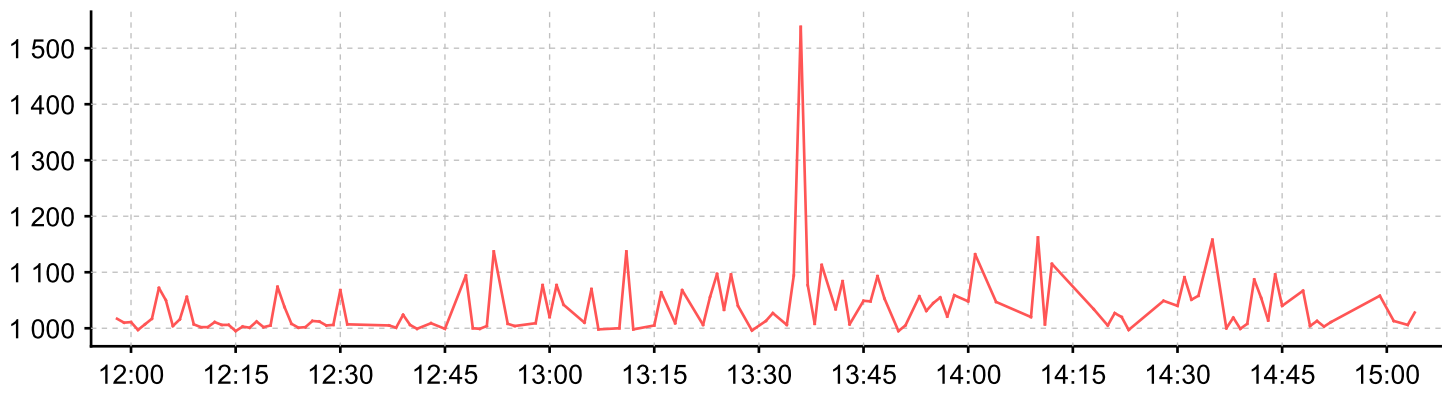

dell15.Xca Ujb.com

PING Response Time

SNMP Response Time

dell16.Xca Ujb.com

PING Response Time

SNMP Response Time

dell17.Xca Ujb.com

PING Response Time