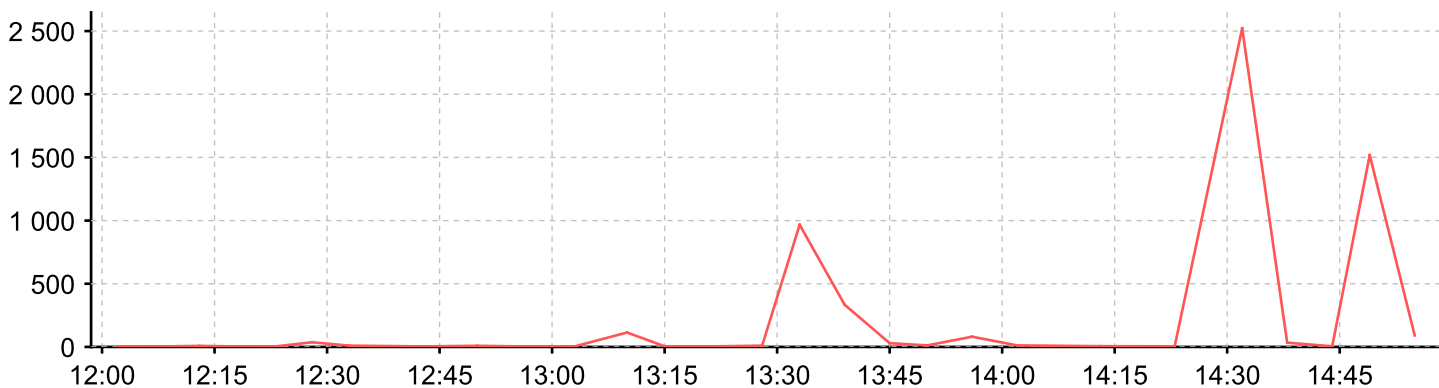

SNMP Response Time