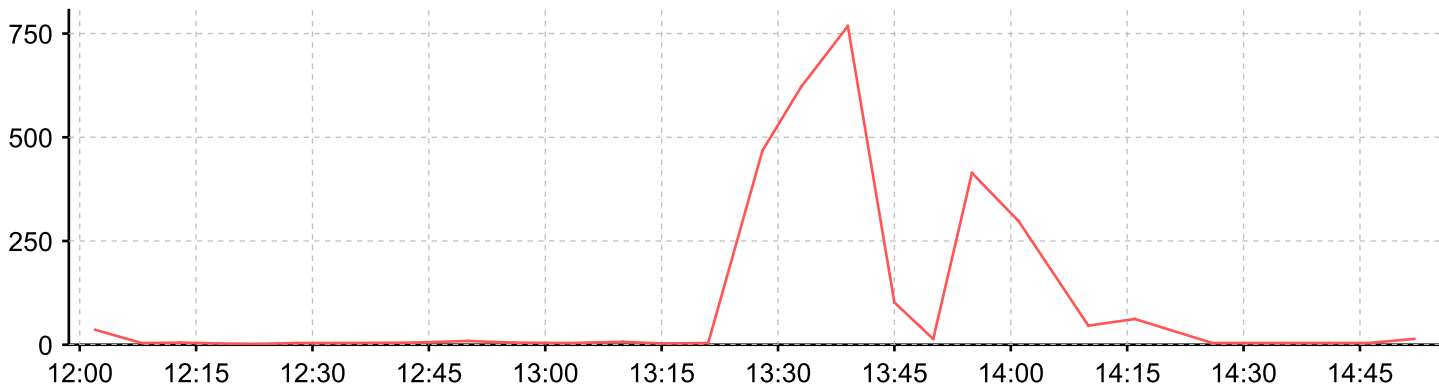

SNMP Response Time

dell28.Xca Ujb.com

PING Response Time

SNMP Response Time

dell30.Xca Ujb.com

PING Response Time

SNMP Response Time

dell32.Xca Ujb.com

PING Response Time

SNMP Response Time

PING Response Time

SNMP Response Time

PING Response Time

SNMP Response Time

dell35.Xca Ujb.com

PING Response Time