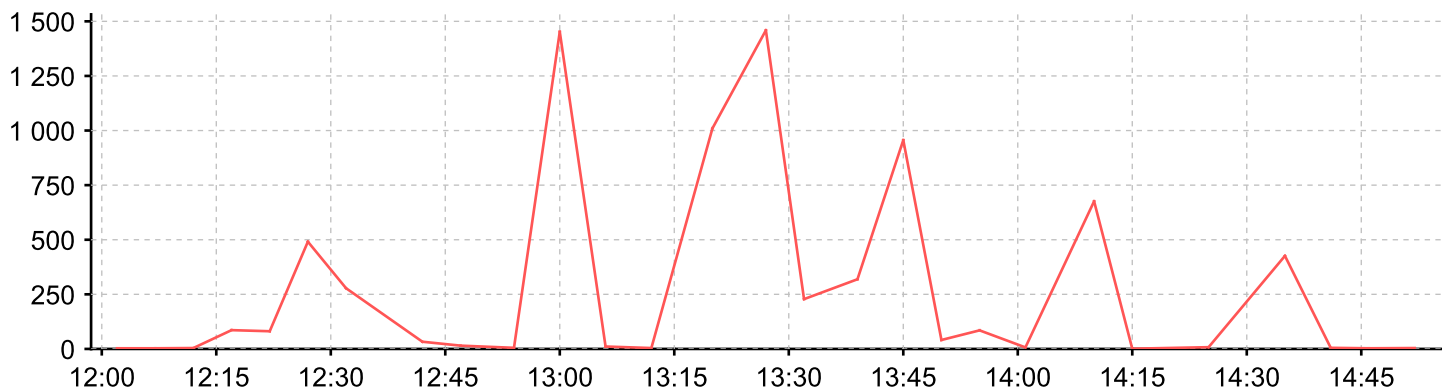

SNMP Response Time

dell44.Xca Ujb.com

PING Response Time

SNMP Response Time

KOR444BCKSAP

PING Response Time

SNMP Response Time

8 ca Ujb Firewall

PING Response Time

SNMP Response Time

Wca dUmbUa Y.Xca Ujb.Wca

PING Response Time

SNMP Response Time

6 @ 6 6 7 8 9 J.gi V.Xca Ujb.intra

PING Response Time

SNMP Response Time