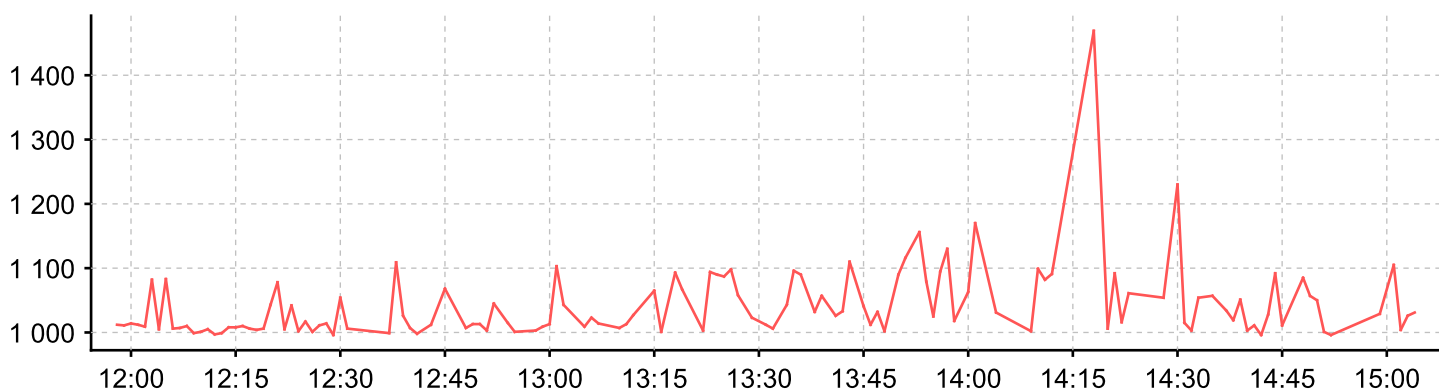

SNMP Response Time

dell28.Xca Ujb.com

PING Response Time

SNMP Response Time

dell30.Xca Ujb.com

PING Response Time

SNMP Response Time

dell32.Xca Ujb.com

PING Response Time

SNMP Response Time

PING Response Time

SNMP Response Time

PING Response Time

SNMP Response Time

dell35.Xca Ujb.com

PING Response Time