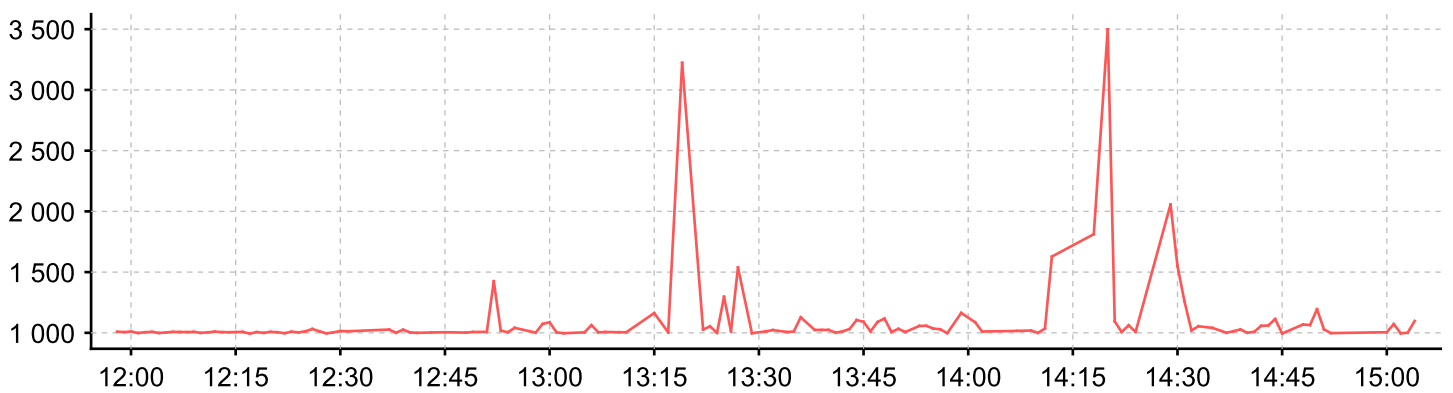

PING Response Time