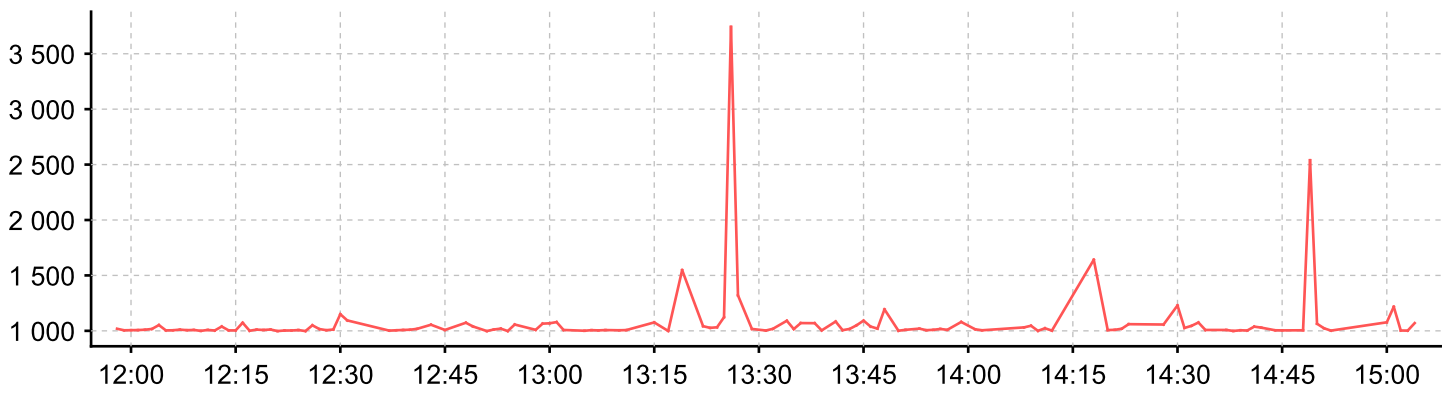

PING Response Time

SNMP Response Time

dell39.Xca Ujb.com

PING Response Time

SNMP Response Time

dell40.Xca Ujb.com

PING Response Time

SNMP Response Time