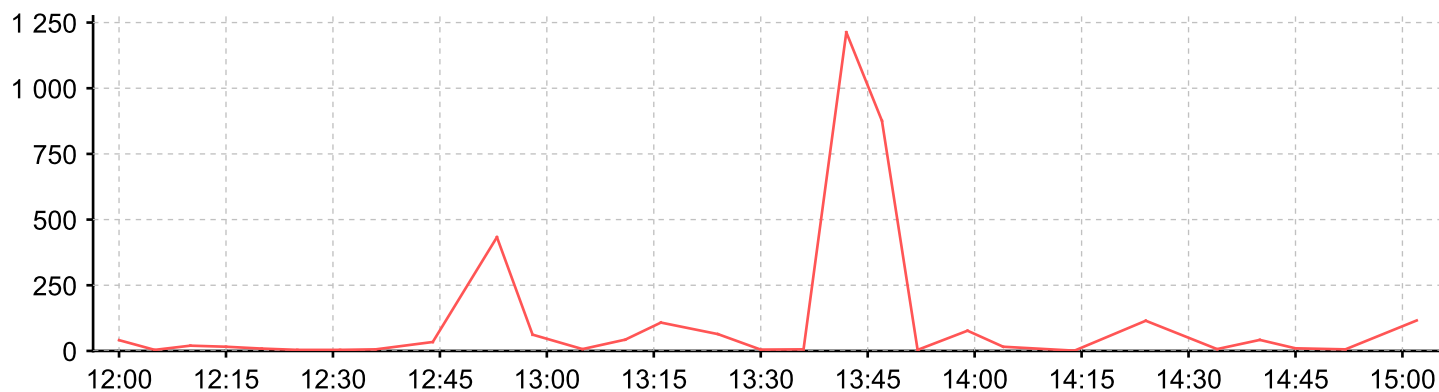

SNMP Response Time

dell36.Xca Ujb.com

PING Response Time

SNMP Response Time

dell37.Xca Ujb.com

PING Response Time

SNMP Response Time

dell38.Xca Ujb.com

PING Response Time

SNMP Response Time

dell39.Xca Ujb.com

PING Response Time

SNMP Response Time

dell40.Xca Ujb.com

PING Response Time

SNMP Response Time