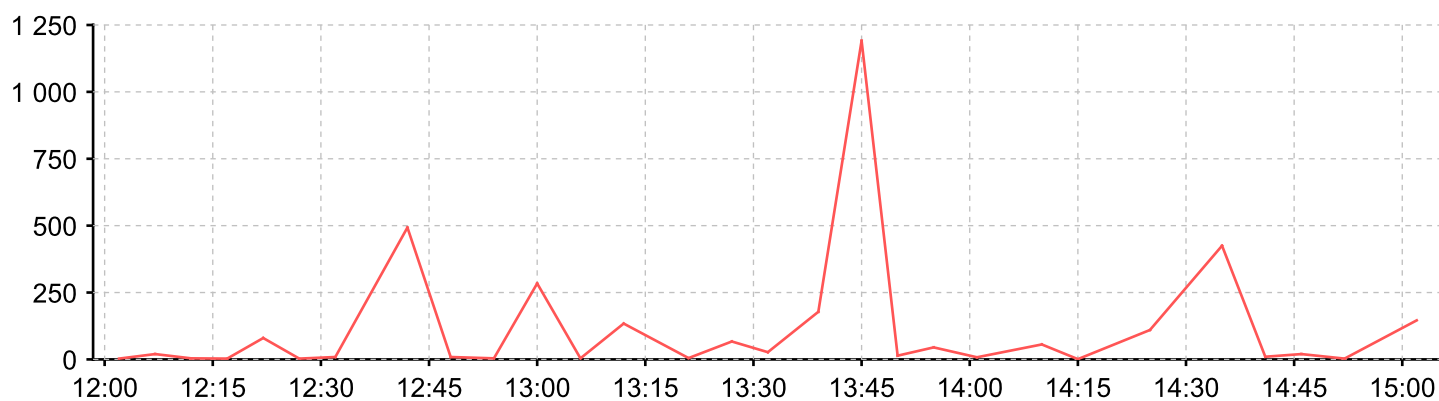

SNMP Response Time

dell04.Xca Ujb.com

PING Response Time

SNMP Response Time

dell06.Xca Ujb.com

PING Response Time

SNMP Response Time

dell10.Xca Ujb.com

PING Response Time

SNMP Response Time

dell11.Xca Ujb.com

PING Response Time

SNMP Response Time

dell13.Xca Ujb.com

PING Response Time

SNMP Response Time