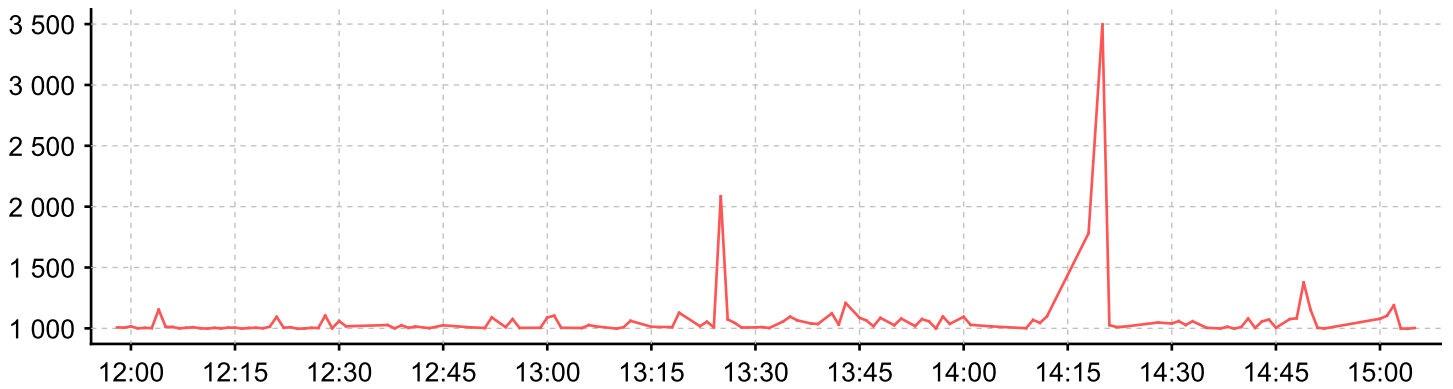

SNMP Response Time

dell36.Xca Ujb.com

PING Response Time

SNMP Response Time

dell37.Xca Ujb.com

PING Response Time

SNMP Response Time

dell38.Xca Ujb.com

PING Response Time

SNMP Response Time

dell39.Xca Ujb.com

PING Response Time

SNMP Response Time

dell40.Xca Ujb.com

PING Response Time

SNMP Response Time