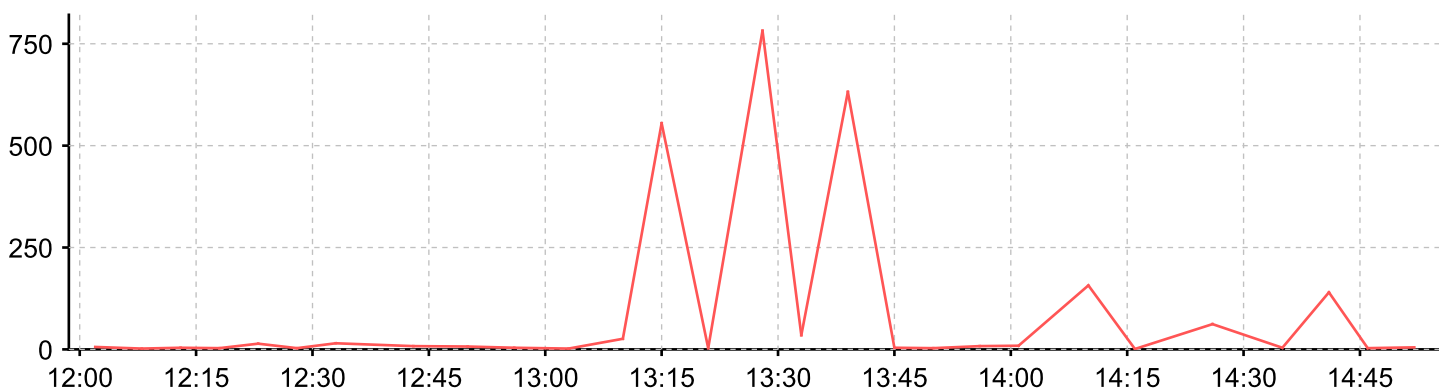

SNMP Response Time

dell28.Xca Ujb.com

PING Response Time

SNMP Response Time

dell30.Xca Ujb.com

PING Response Time

SNMP Response Time

dell32.Xca Ujb.com

PING Response Time

SNMP Response Time

PING Response Time

SNMP Response Time

PING Response Time

SNMP Response Time

dell35.Xca Ujb.com

PING Response Time