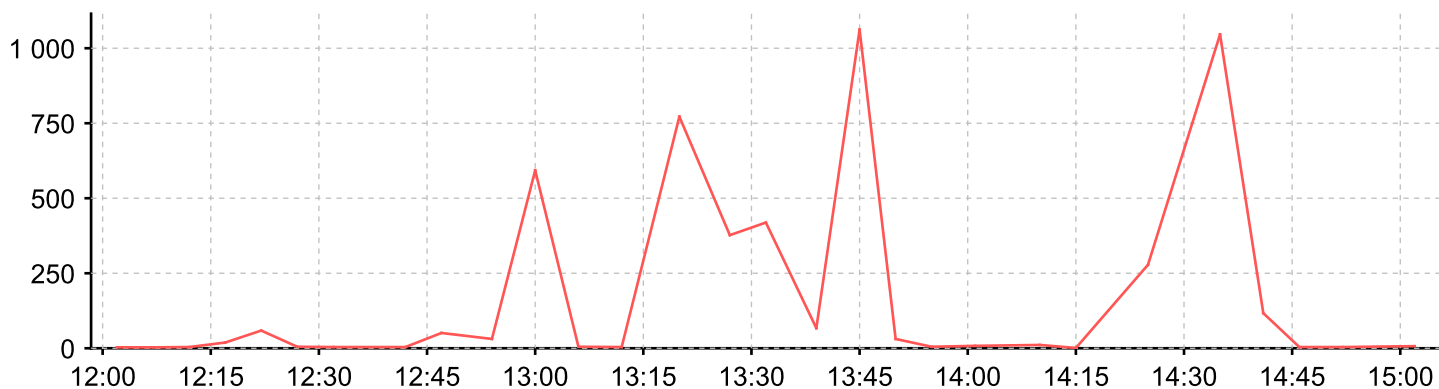

PING Response Time

SNMP Response Time

dell39.Xca Ujb.com

PING Response Time

SNMP Response Time

dell40.Xca Ujb.com

PING Response Time

SNMP Response Time