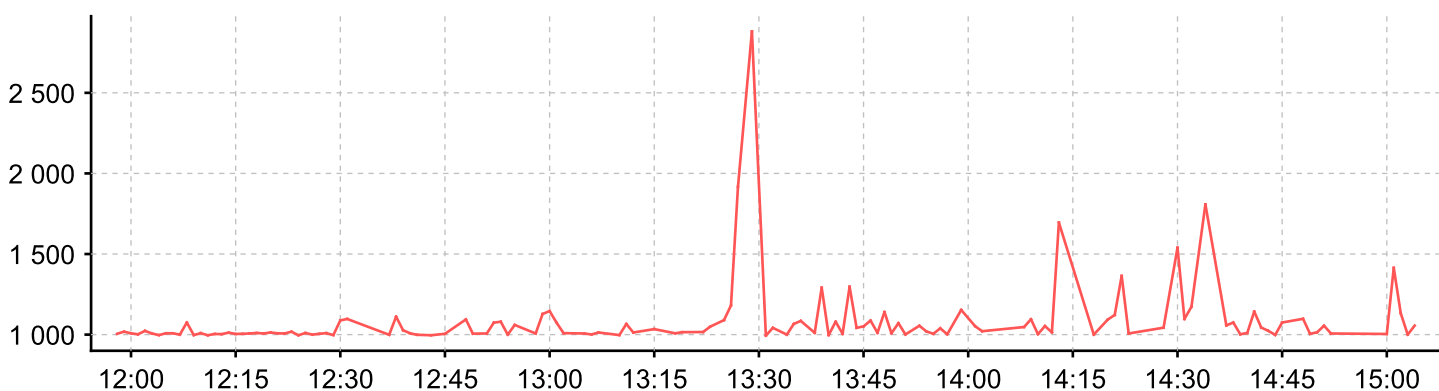

SNMP Response Time

dell36.Xca Ujb.com

PING Response Time

SNMP Response Time

dell37.Xca Ujb.com

PING Response Time

SNMP Response Time

dell38.Xca Ujb.com

PING Response Time

SNMP Response Time

dell39.Xca Ujb.com

PING Response Time

SNMP Response Time

dell40.Xca Ujb.com

PING Response Time

SNMP Response Time

dell41.Xca Ujb.com

PING Response Time

SNMP Response Time

dell42.Xca Ujb.com

PING Response Time

SNMP Response Time

dell43.Xca Ujb.com

PING Response Time