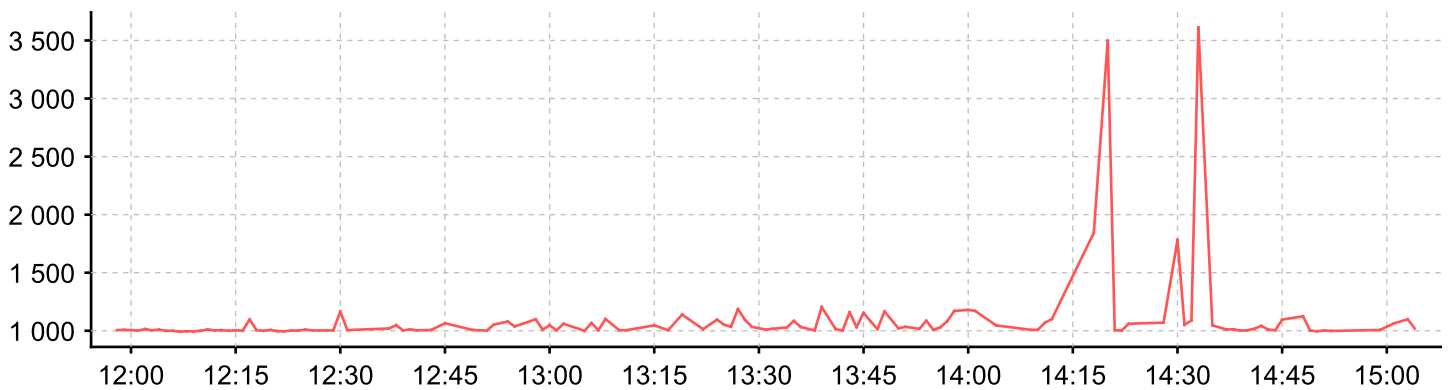

dell15.Xca Ujb.com

PING Response Time

SNMP Response Time

dell16.Xca Ujb.com

PING Response Time

SNMP Response Time

dell17.Xca Ujb.com

PING Response Time