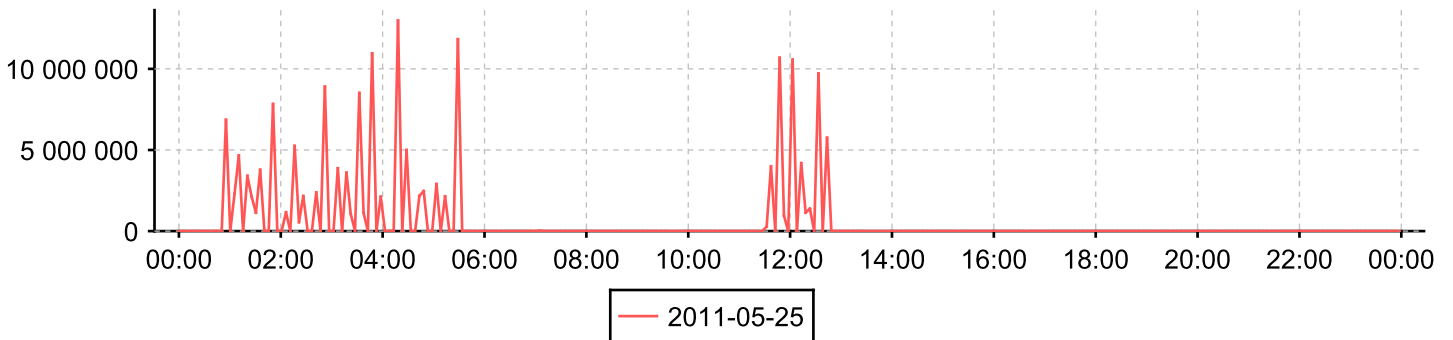

Day: 2011-05-25