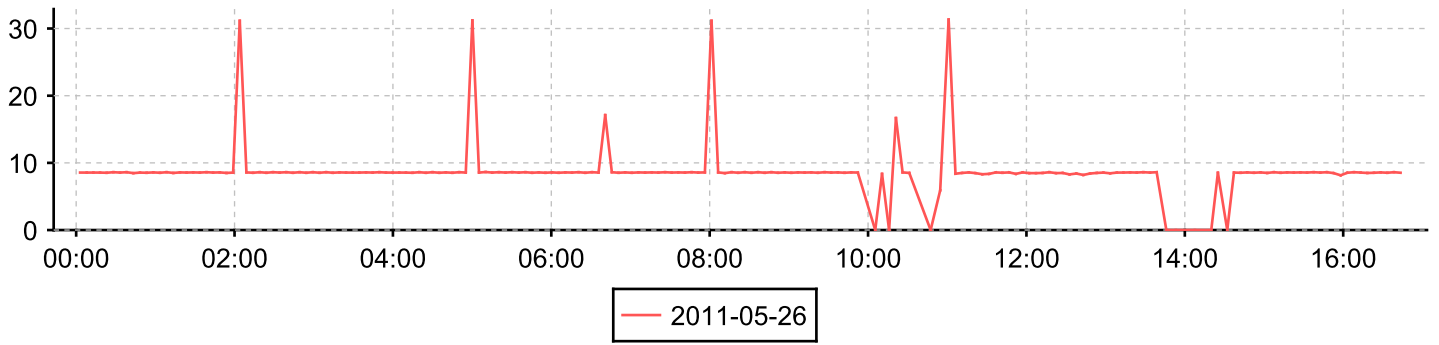

Day 2011-05-26

Day: 2011-05-25

Day 2011-05-26

Day: 2011-05-25

Day 2011-05-26

Day: 2011-05-25

Day 2011-05-26

Day: 2011-05-25

Interface

0/7 - FC port 0/7

Counter

Inbound traffic

Day 2011-05-26

Day: 2011-05-25

Counter

Outbound traffic