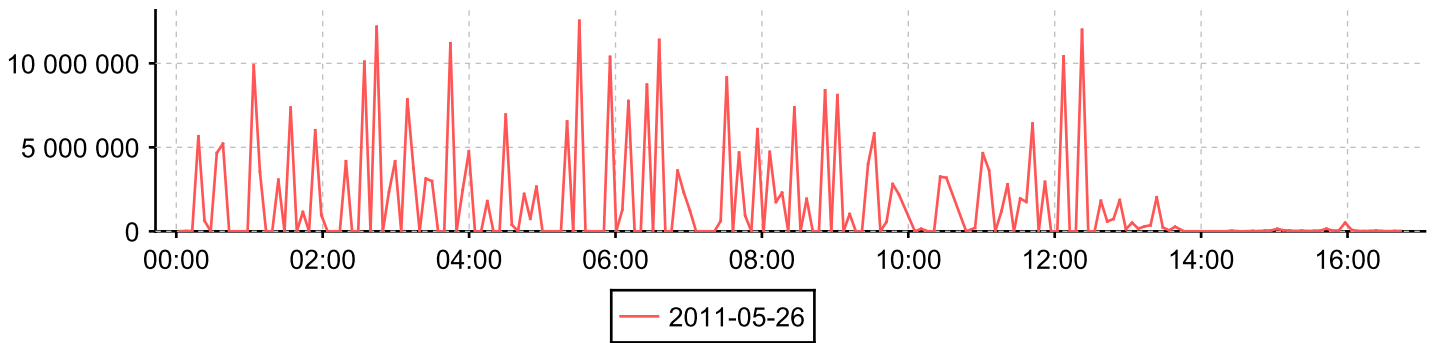

Day 2011-05-26

Day: 2011-05-25

Day 2011-05-26

Day: 2011-05-25

Day 2011-05-26

Day: 2011-05-25

Interface

0/4 - FC port 0/4

Counter

Inbound traffic

Day 2011-05-26

Day: 2011-05-25

Counter

Outbound traffic

Day 2011-05-26

Day: 2011-05-25