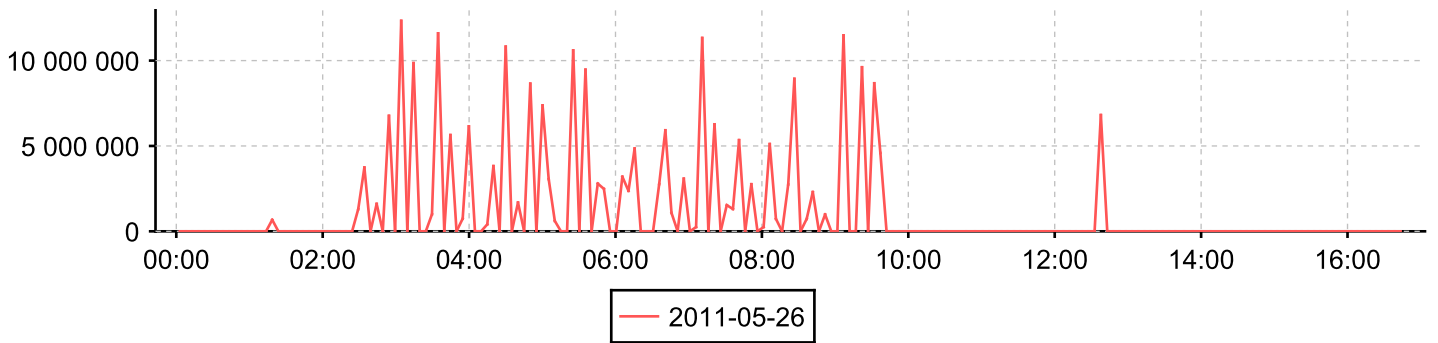

Interface

0/7 - FC port 0/7

Counter

Inbound traffic

Day 2011-05-26

Day: 2011-05-25

Counter

Outbound traffic

Day 2011-05-26

Day: 2011-05-25

Day 2011-05-26

Day: 2011-05-25

Day 2011-05-26

Day: 2011-05-25

Day 2011-05-26

Day: 2011-05-25

Day 2011-05-26

Day: 2011-05-25

Day 2011-05-26

Day: 2011-05-25

Day 2011-05-26

Day: 2011-05-25

Interface **fc0**

Counter *Inbound traffic*