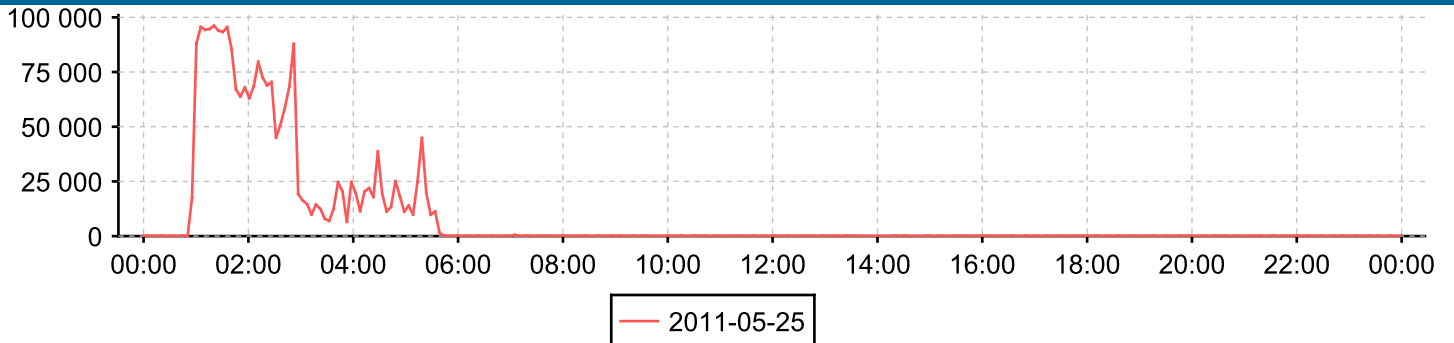

Interface

0/7 - FC port 0/7

Counter

Inbound traffic

Day 2011-05-26

Day: 2011-05-25

Counter

Outbound traffic

Day 2011-05-26

Day: 2011-05-25

Day 2011-05-26

Day: 2011-05-25

Day 2011-05-26

Day: 2011-05-25

Day 2011-05-26

Day: 2011-05-25

Day 2011-05-26

Day: 2011-05-25

Day 2011-05-26

Day: 2011-05-25

Day 2011-05-26

Day: 2011-05-25

Interface **fc0**

Counter *Inbound traffic*