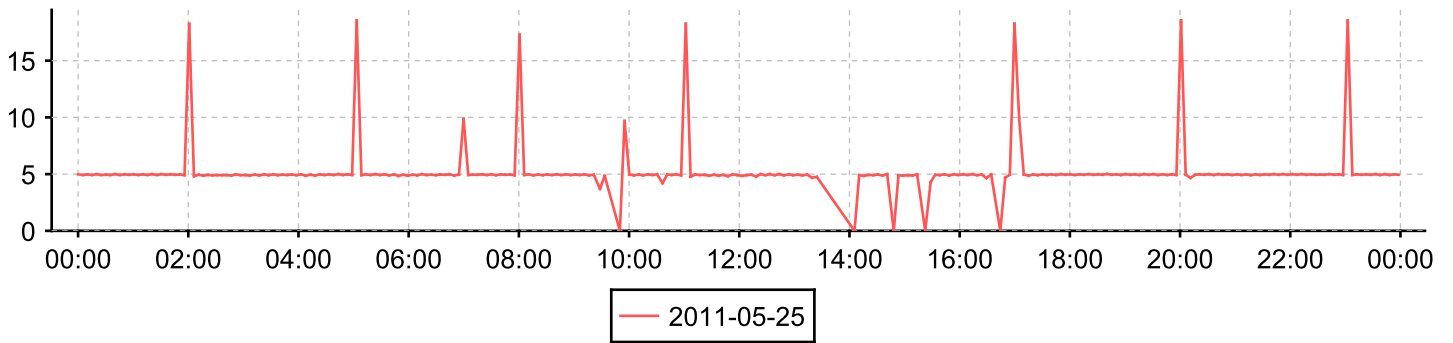

Day 2011-05-26

Day: 2011-05-25

Day 2011-05-26

Day: 2011-05-25

Day 2011-05-26

Day: 2011-05-25

Interface

0/4 - FC port 0/4

Counter

Inbound traffic

Day 2011-05-26

Day: 2011-05-25

Counter

Outbound traffic

Day 2011-05-26

Day: 2011-05-25