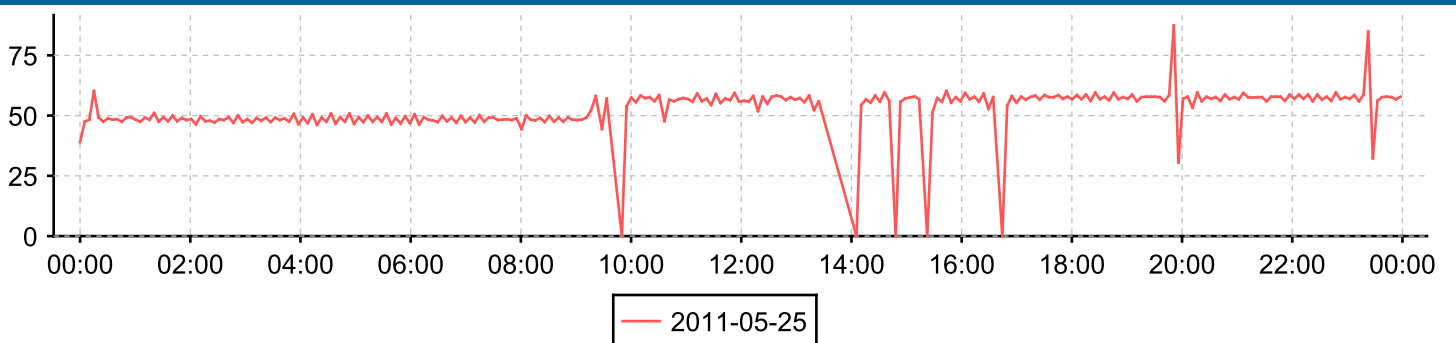

Day 2011-05-26

Day: 2011-05-25

Day 2011-05-26

Day: 2011-05-25

Day 2011-05-26

Day: 2011-05-25

Interface **fc0**

Counter *Inbound traffic*

Day 2011-05-26

Day: 2011-05-25

Counter *Outbound traffic*

Day 2011-05-26

Day: 2011-05-25

Day 2011-05-26

Day: 2011-05-25

Day 2011-05-26