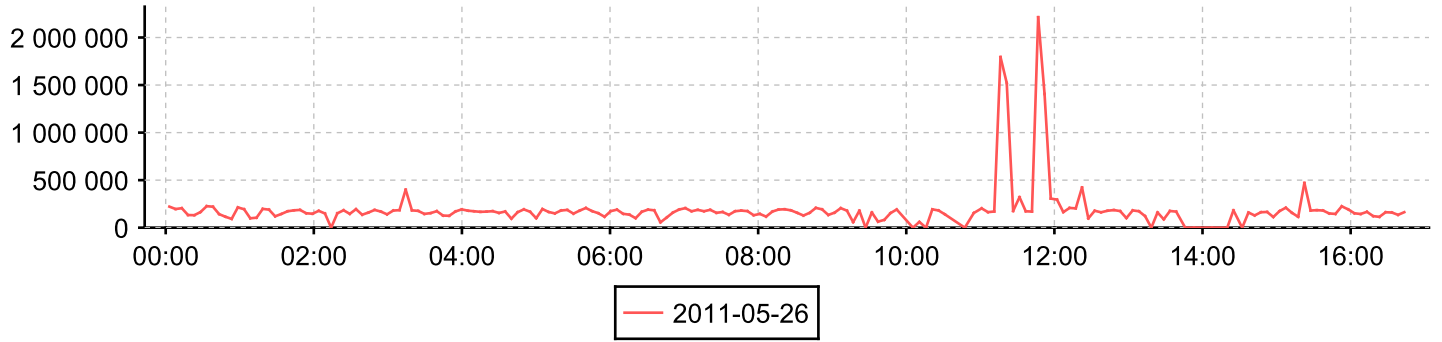

Day 2011-05-26