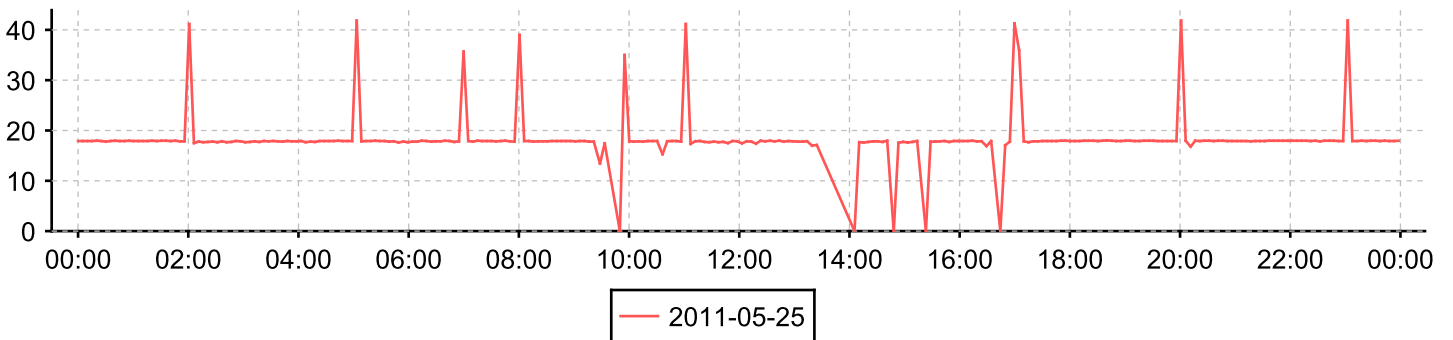

Day 2011-05-26

Day: 2011-05-25

Day 2011-05-26

Day: 2011-05-25

Day 2011-05-26

Day: 2011-05-25

Interface

0/4 - FC port 0/4

Counter

Inbound traffic

Day 2011-05-26

Day: 2011-05-25

Counter

Outbound traffic

Day 2011-05-26

Day: 2011-05-25

Interface

0/7 - FC port 0/7

Counter

Inbound traffic

Day 2011-05-26

Day: 2011-05-25

Counter

Outbound traffic