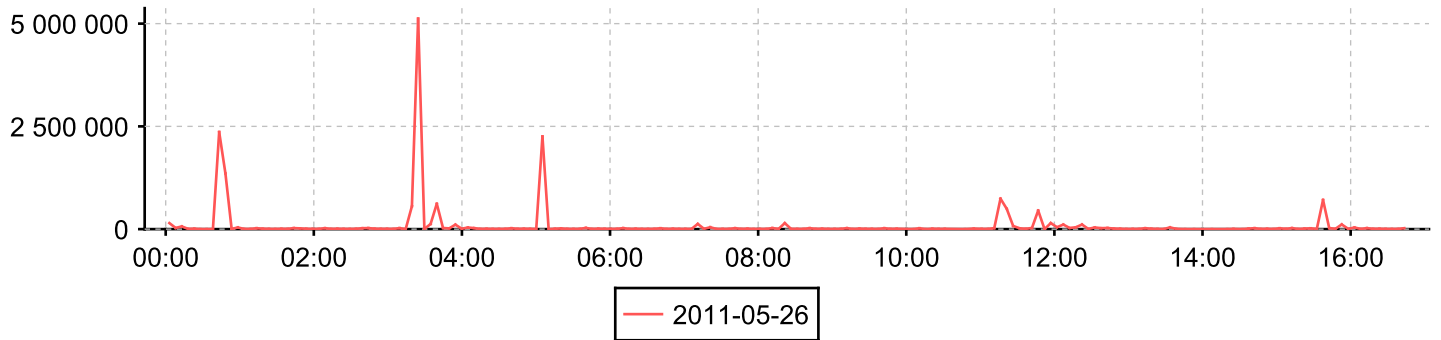

Compare periods

Compares two days of data
for each counter

Device **SW200E_2**

Interface **0/0 - FC port 0/0**

Counter *Inbound traffic*

Day 2011-05-26

Day: 2011-05-25

Counter *Outbound traffic*