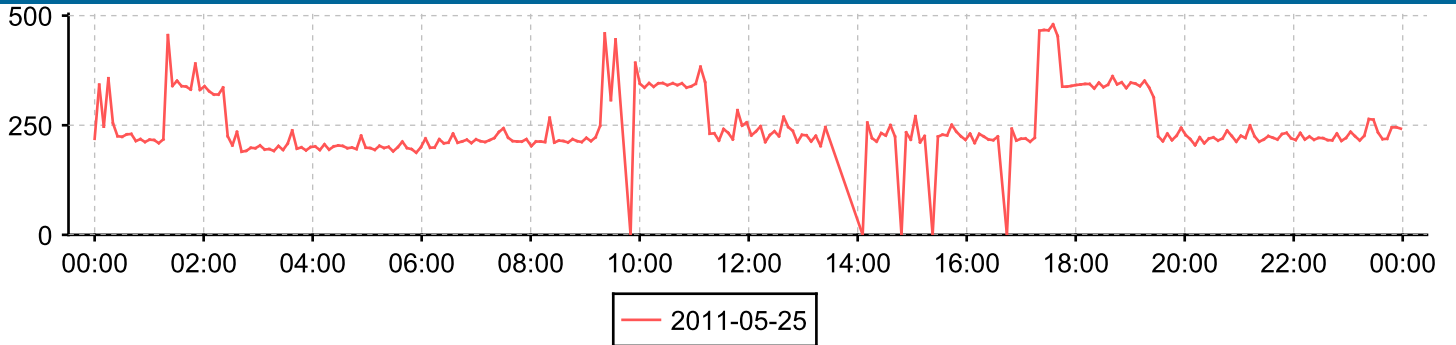

Day 2011-05-26

Day: 2011-05-25

Day 2011-05-26

Day: 2011-05-25

Day 2011-05-26

Day: 2011-05-25

Interface **fc0**

Counter *Inbound traffic*

Day 2011-05-26

Day: 2011-05-25

Counter *Outbound traffic*

Day 2011-05-26

Day: 2011-05-25

Day 2011-05-26

Day: 2011-05-25

Day 2011-05-26