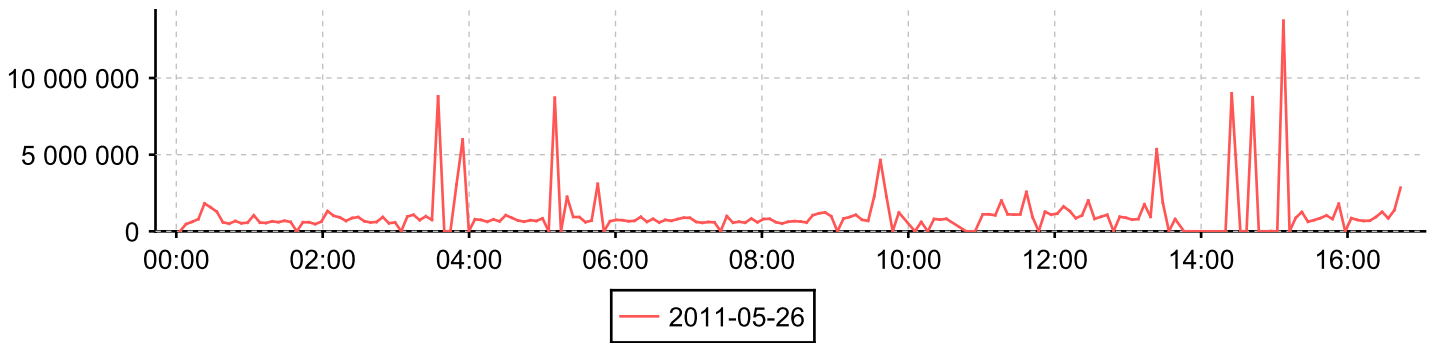

Day 2011-05-26