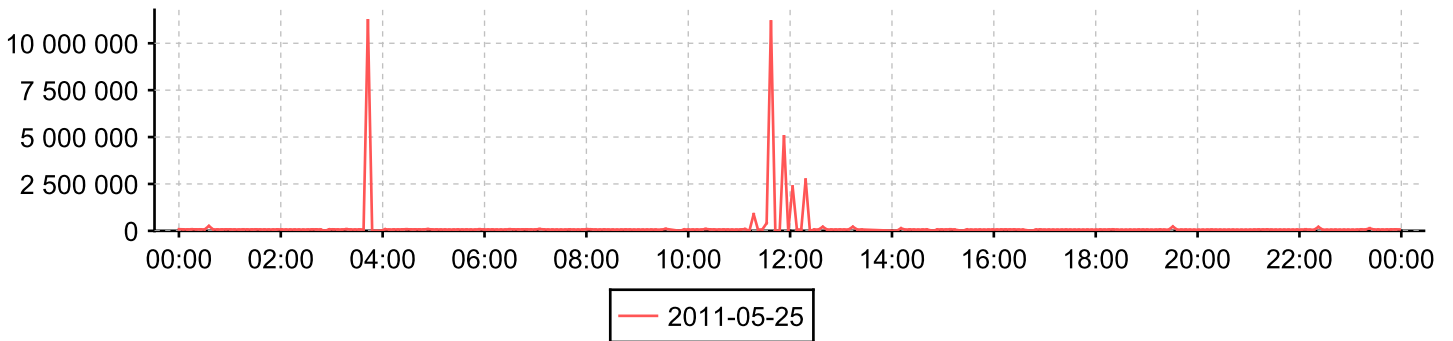

Day: 2011-05-25