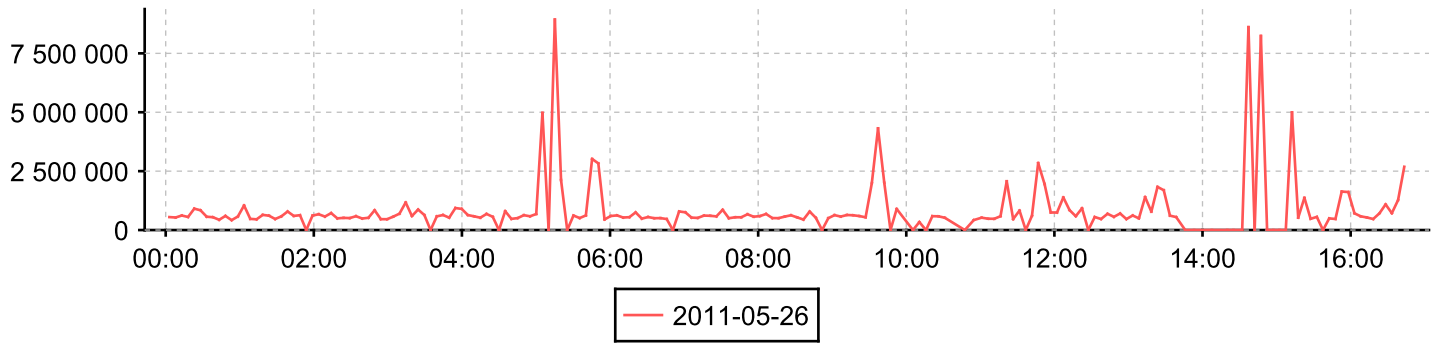

Day 2011-05-26