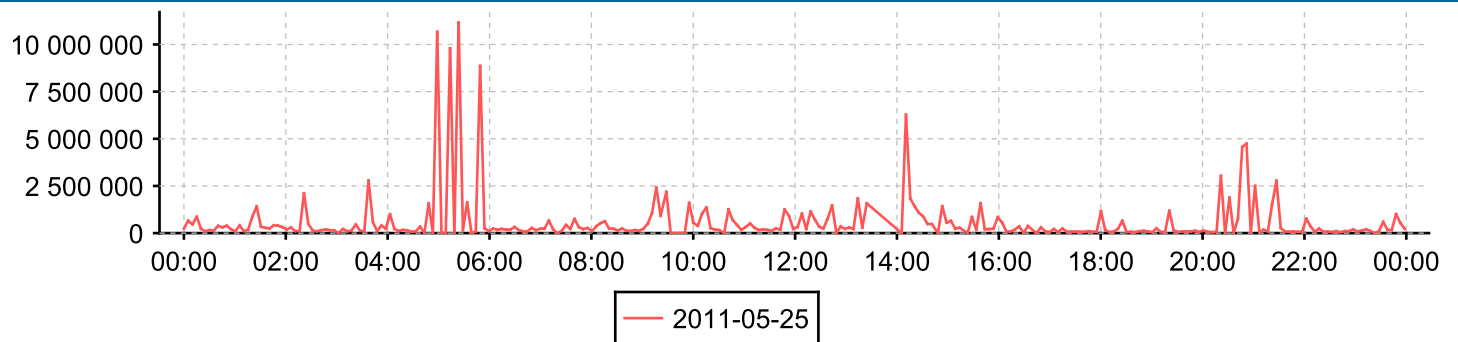

Day 2011-05-26

Day: 2011-05-25

Day 2011-05-26

Day: 2011-05-25

Day 2011-05-26

Day: 2011-05-25

Day 2011-05-26

Day: 2011-05-25

Day 2011-05-26

Day: 2011-05-25

Day 2011-05-26

Day: 2011-05-25

Day 2011-05-26

Day: 2011-05-25

Interface

0/4 - FC port 0/4