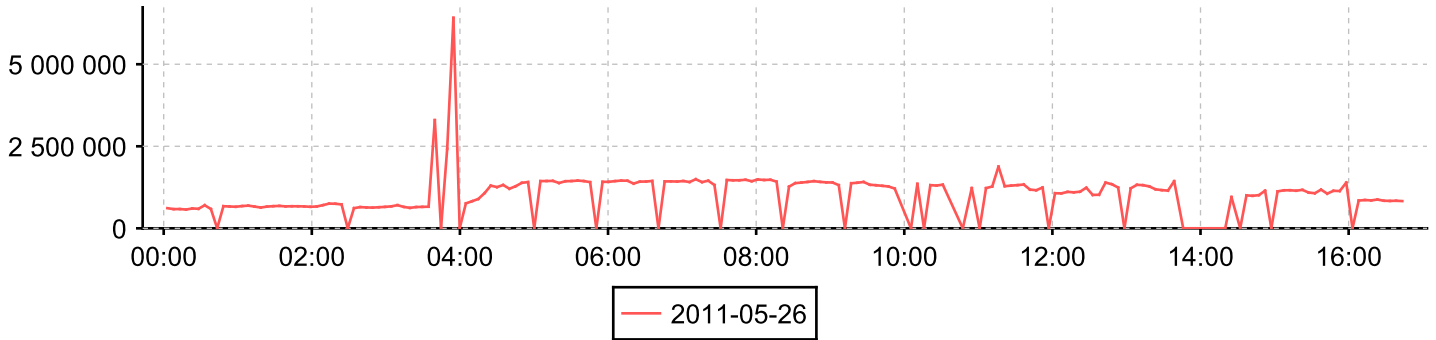

Day 2011-05-26