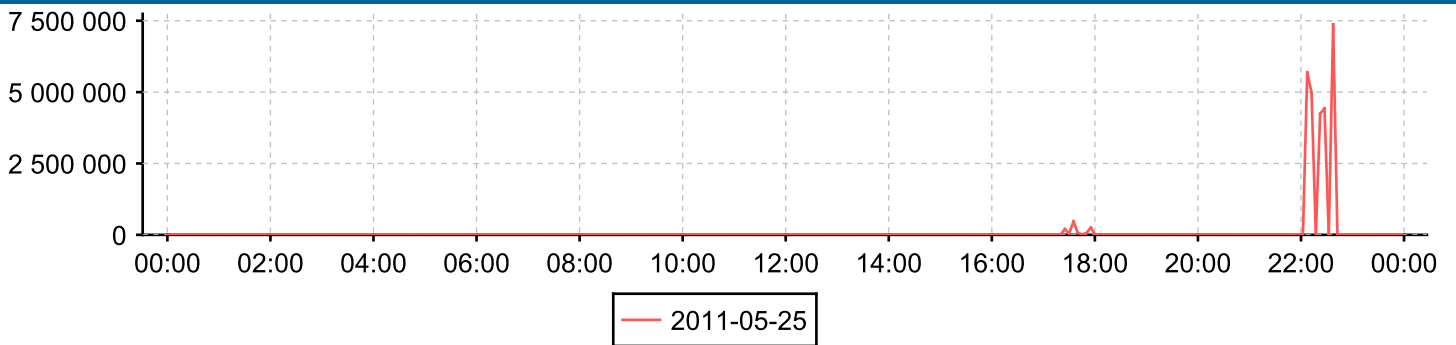

Interface

0/7 - FC port 0/7

Counter

Inbound traffic

Day 2011-05-26

Day: 2011-05-25

Counter

Outbound traffic