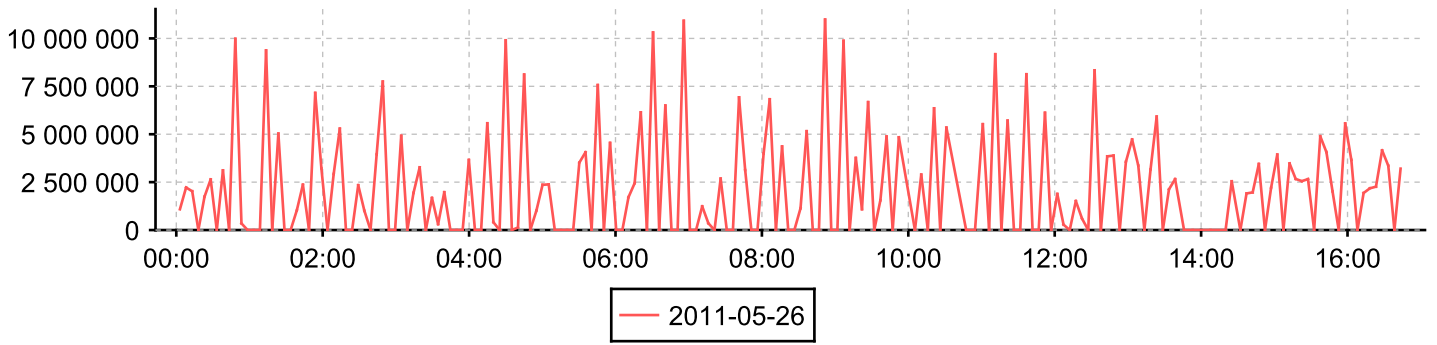

Day 2011-05-26