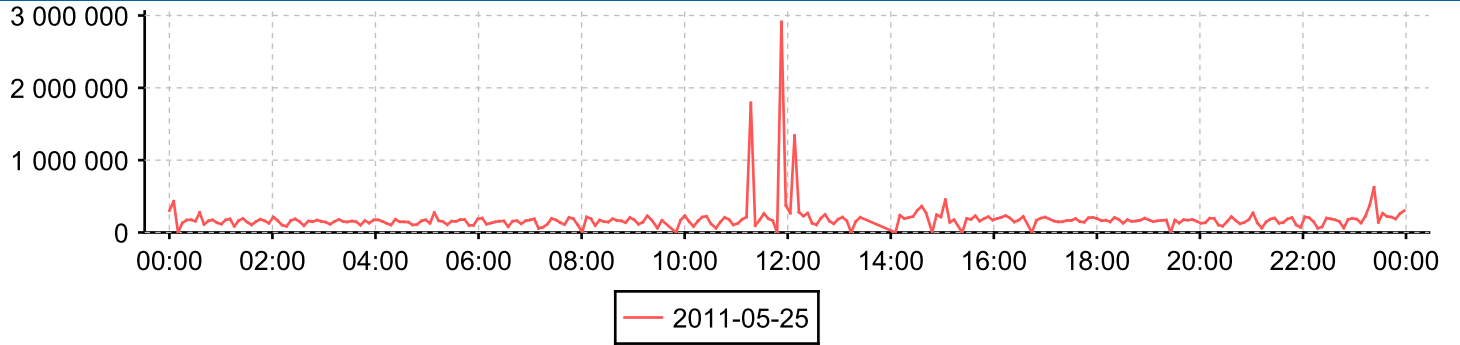

Day: 2011-05-25