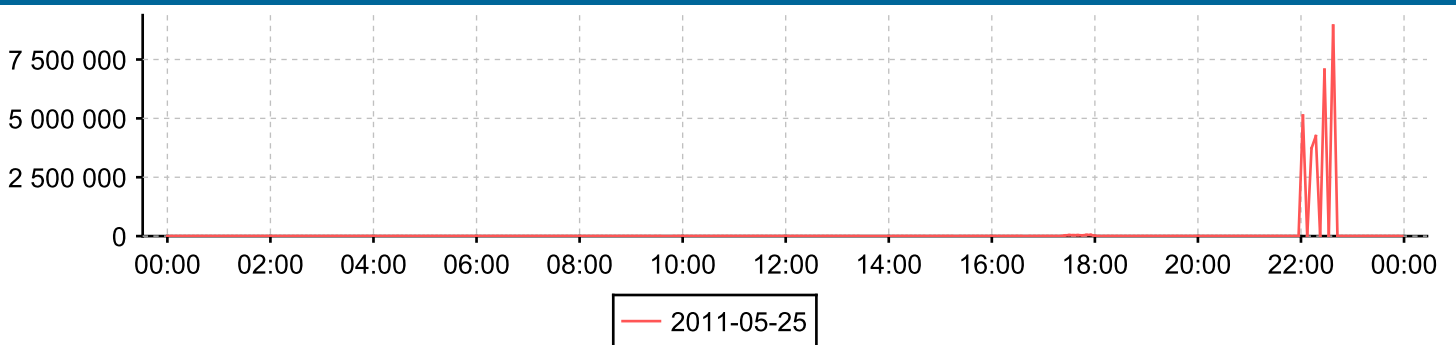

Day: 2011-05-25