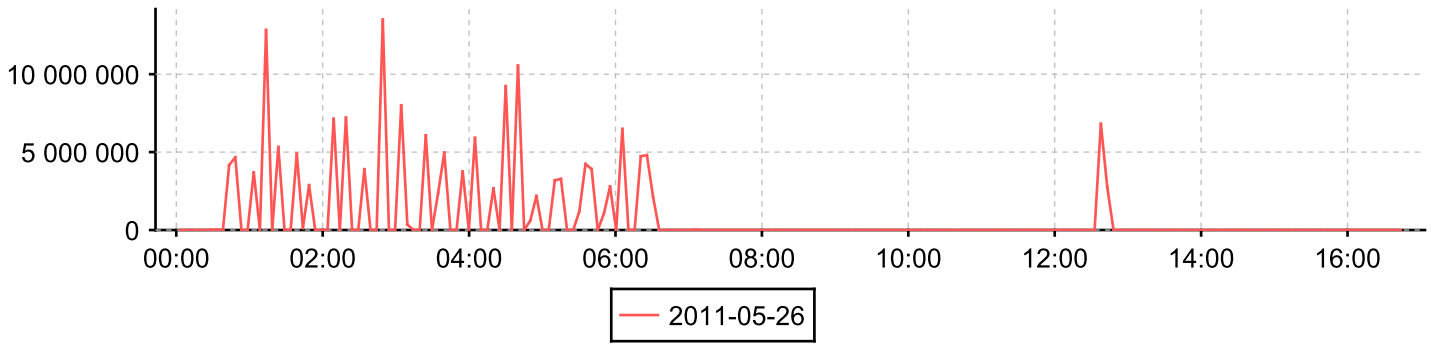

Day 2011-05-26