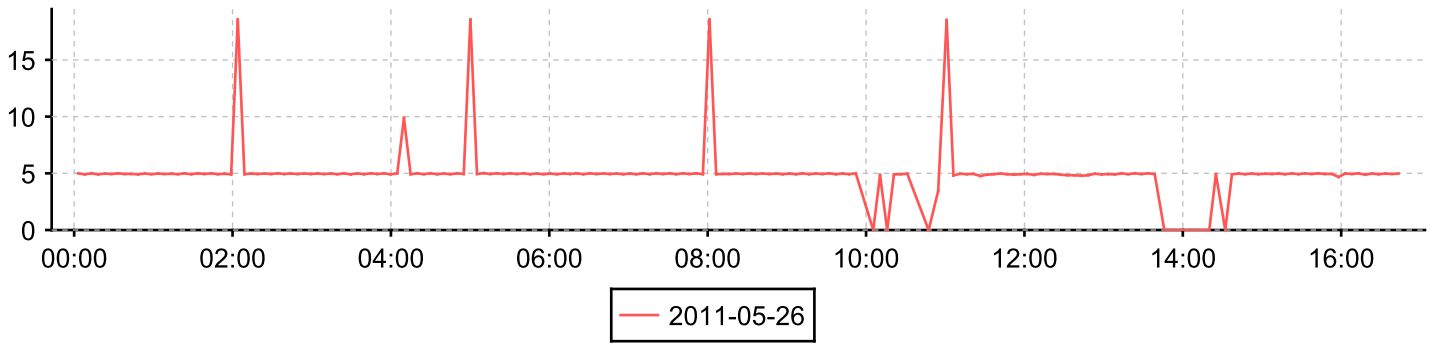

Day 2011-05-26

Day: 2011-05-25

Day 2011-05-26

Day: 2011-05-25

Day 2011-05-26

Day: 2011-05-25

Interface

0/4 - FC port 0/4

Counter

Inbound traffic

Day 2011-05-26

Day: 2011-05-25

Counter

Outbound traffic

Day 2011-05-26

Day: 2011-05-25