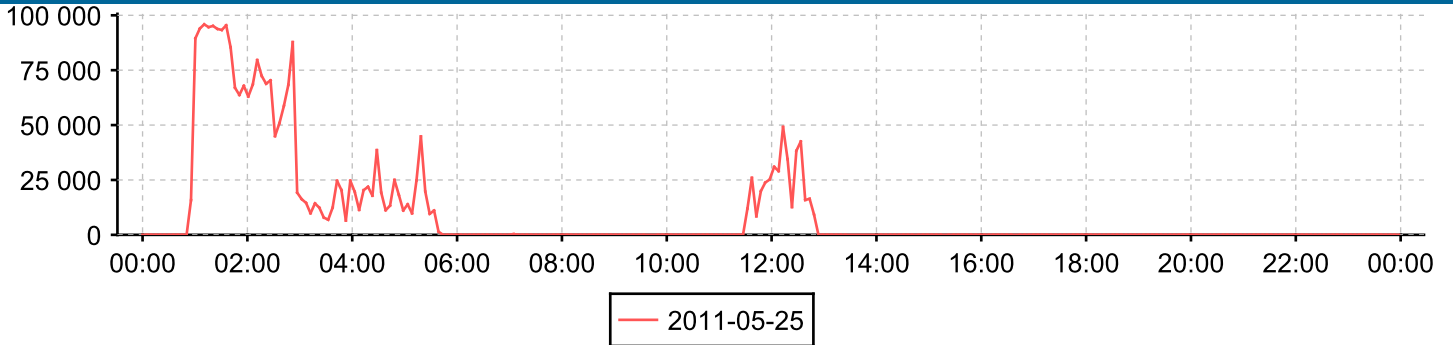

Day: 2011-05-25