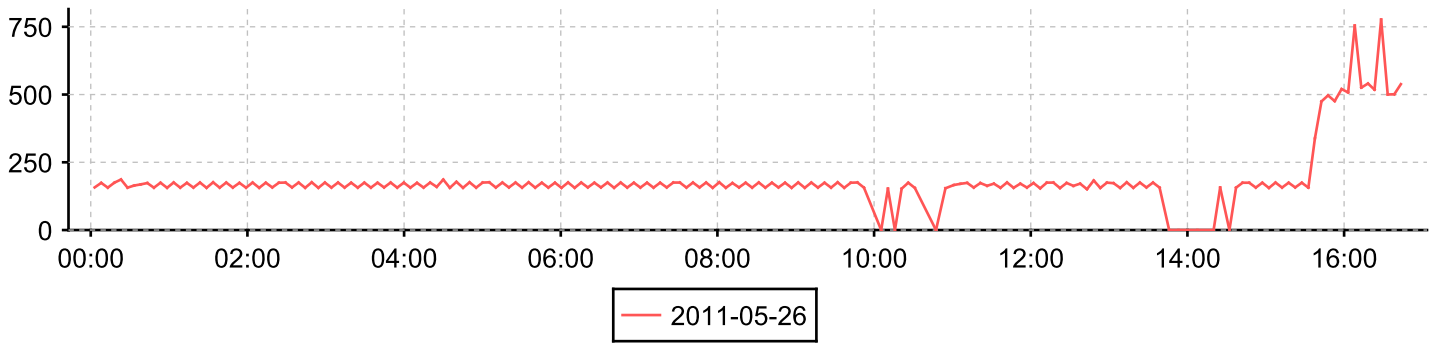

Day 2011-05-26

Day: 2011-05-25

Day 2011-05-26

Day: 2011-05-25

Day 2011-05-26

Day: 2011-05-25

Day 2011-05-26

Day: 2011-05-25

Interface

0/7 - FC port 0/7

Counter

Inbound traffic

Day 2011-05-26

Day: 2011-05-25

Counter

Outbound traffic