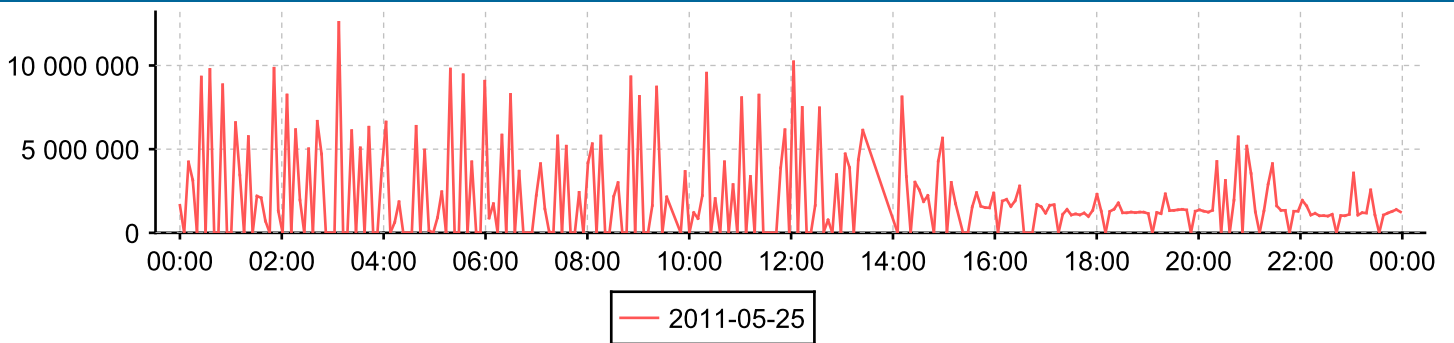

Day: 2011-05-25