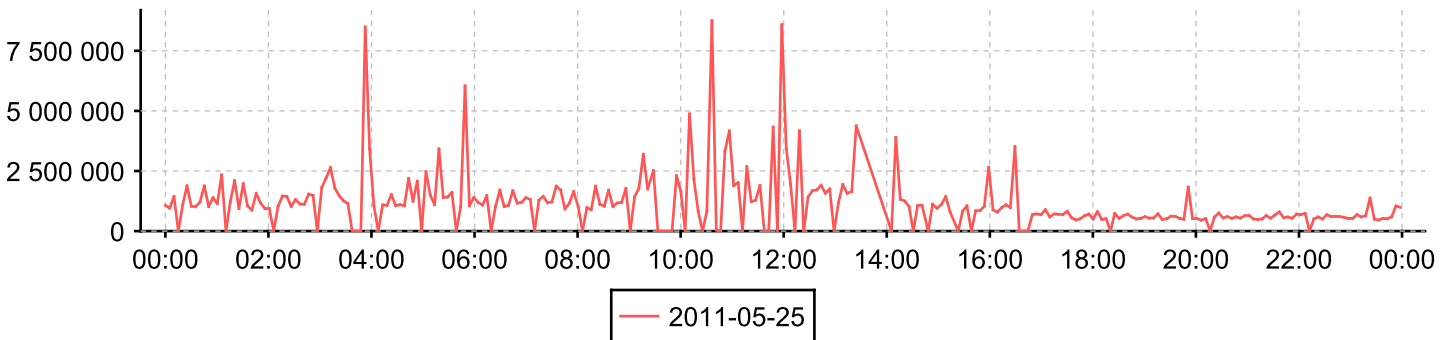

Day: 2011-05-25