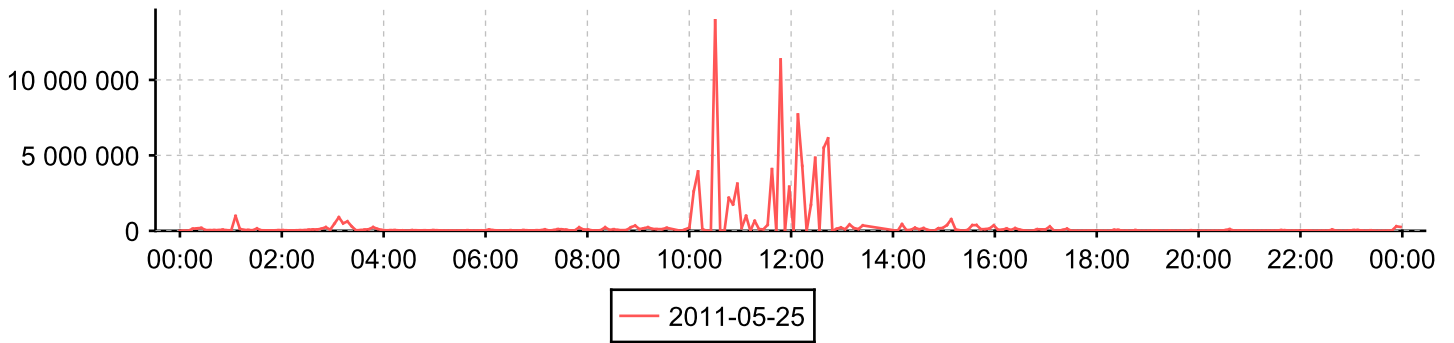

Day 2011-05-26

Day: 2011-05-25

Day 2011-05-26

Day: 2011-05-25

Day 2011-05-26

Day: 2011-05-25

Interface

0/4 - FC port 0/4

Counter

Inbound traffic

Day 2011-05-26

Day: 2011-05-25

Counter

Outbound traffic

Day 2011-05-26

Day: 2011-05-25