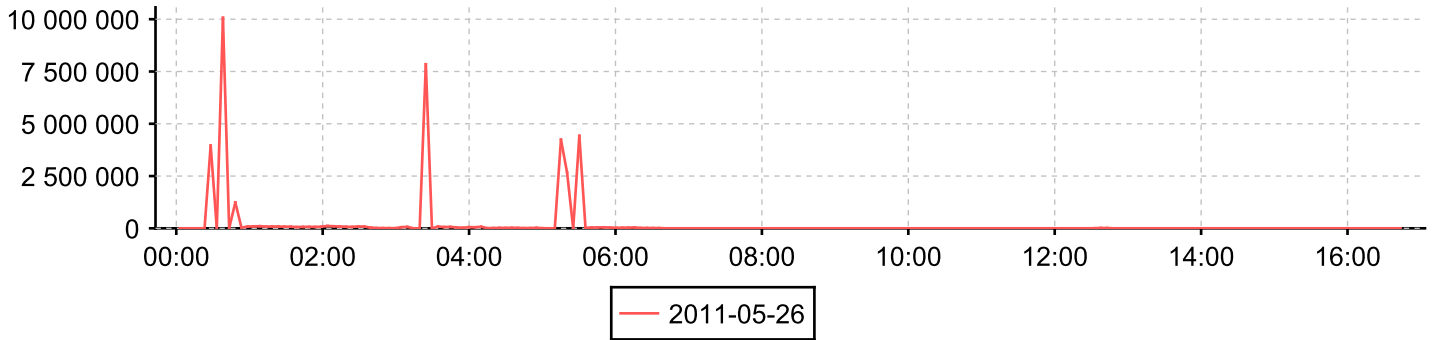

Interface

0/7 - FC port 0/7

Counter

Inbound traffic

Day 2011-05-26

Day: 2011-05-25

Counter

Outbound traffic

Day 2011-05-26

Day: 2011-05-25

Day 2011-05-26

Day: 2011-05-25

Day 2011-05-26

Day: 2011-05-25

Day 2011-05-26

Day: 2011-05-25

Day 2011-05-26

Day: 2011-05-25

Day 2011-05-26

Day: 2011-05-25

Day 2011-05-26

Day: 2011-05-25

Interface **fc0**

Counter *Inbound traffic*