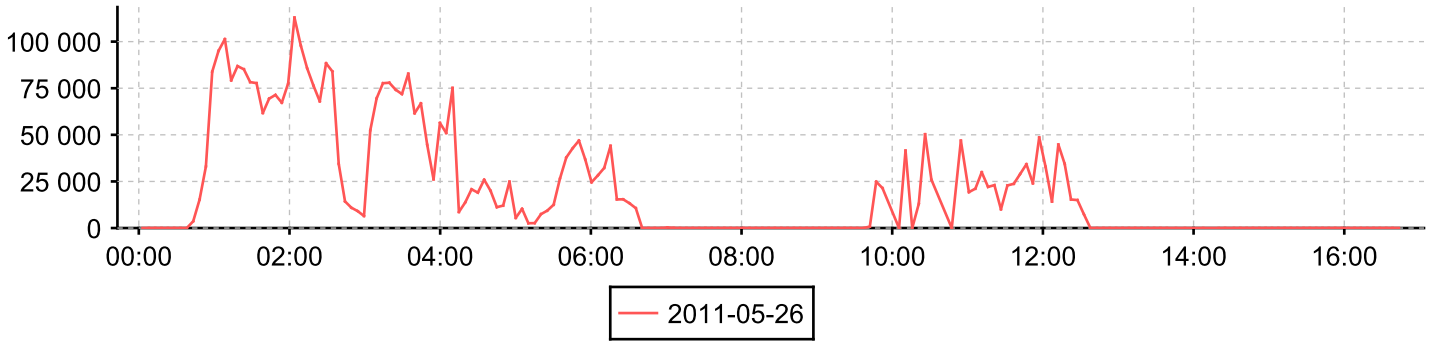

Day 2011-05-26