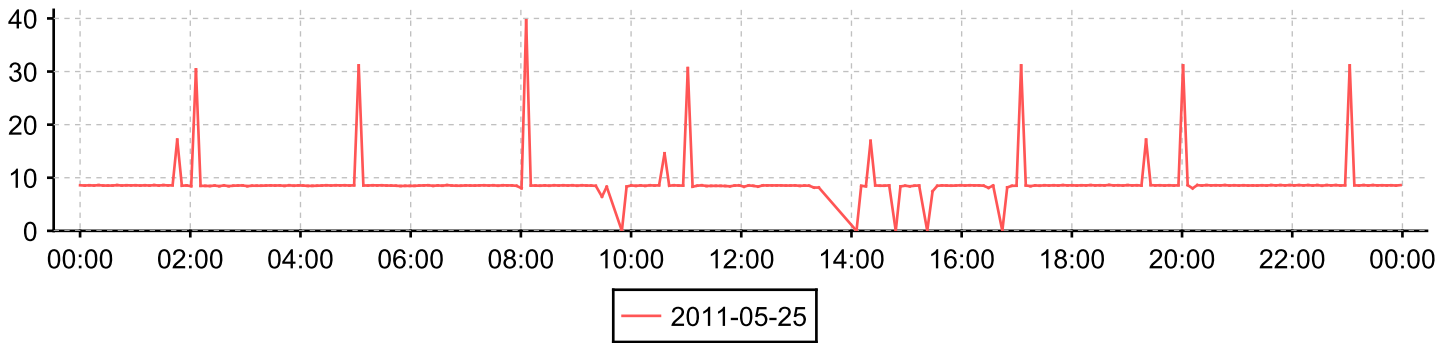

Day 2011-05-26

Day: 2011-05-25

Day 2011-05-26

Day: 2011-05-25

Day 2011-05-26

Day: 2011-05-25

Day 2011-05-26

Day: 2011-05-25

Interface

0/7 - FC port 0/7

Counter

Inbound traffic

Day 2011-05-26

Day: 2011-05-25

Counter

Outbound traffic