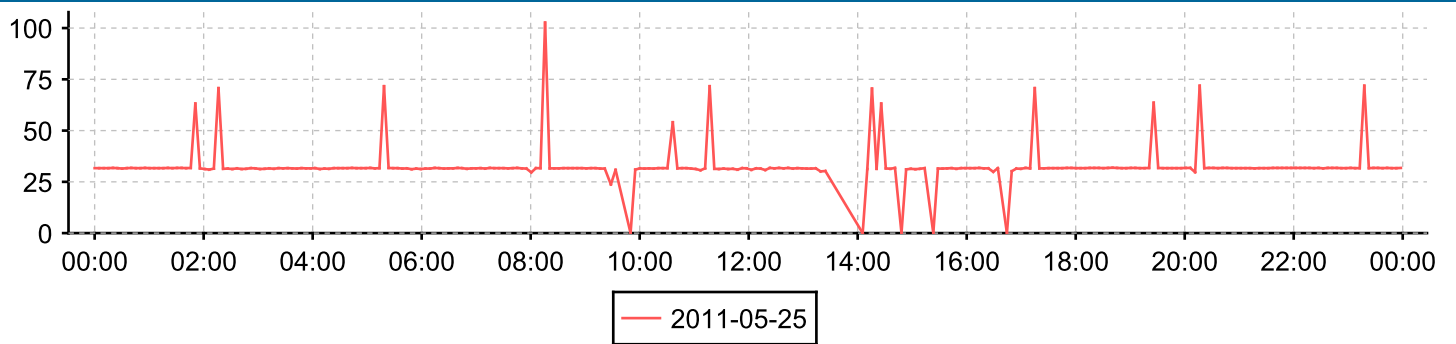

Day 2011-05-26

Day: 2011-05-25

Day 2011-05-26

Day: 2011-05-25

Day 2011-05-26

Day: 2011-05-25

Day 2011-05-26

Day: 2011-05-25

Interface

0/7 - FC port 0/7

Counter

Inbound traffic

Day 2011-05-26

Day: 2011-05-25

Counter

Outbound traffic