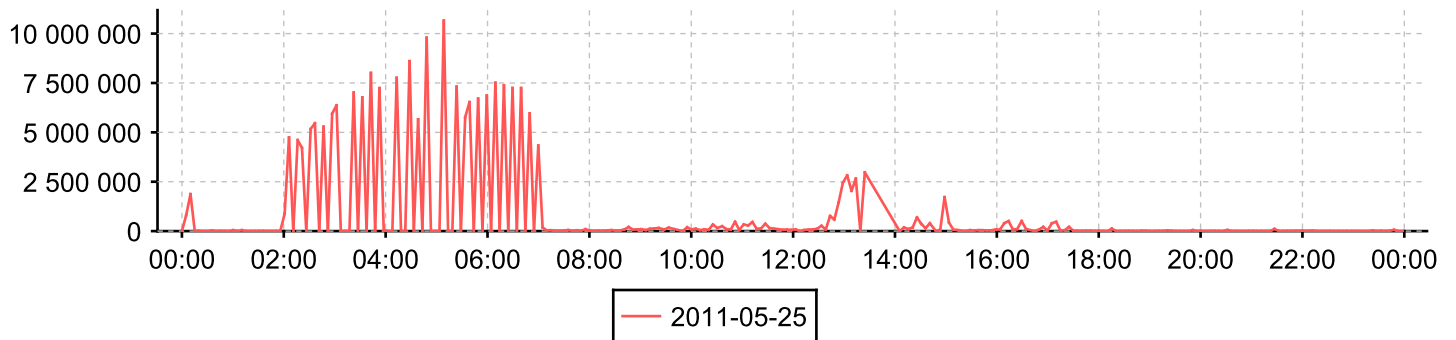

Day: 2011-05-25