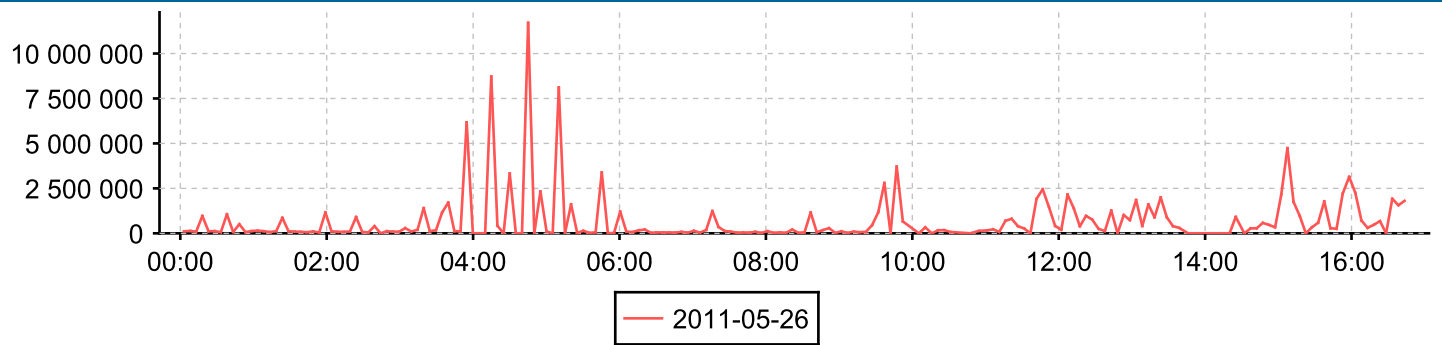

Day 2011-05-26

Day: 2011-05-25

Day 2011-05-26

Day: 2011-05-25

Day 2011-05-26

Day: 2011-05-25

Day 2011-05-26

Day: 2011-05-25

Day 2011-05-26

Day: 2011-05-25

Day 2011-05-26

Day: 2011-05-25

Day 2011-05-26

Day: 2011-05-25

Interface

0/4 - FC port 0/4