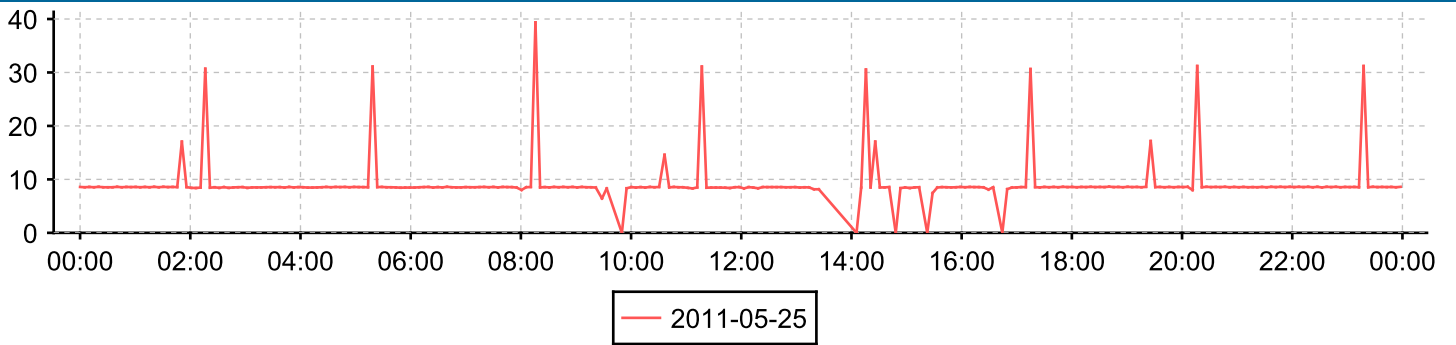

Day: 2011-05-25