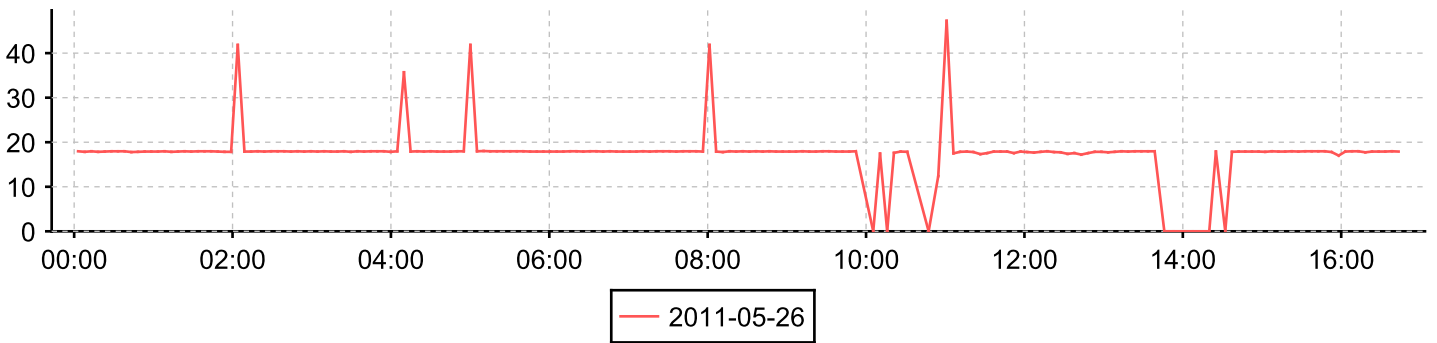

Day 2011-05-26

Day: 2011-05-25

Day 2011-05-26

Day: 2011-05-25

Day 2011-05-26

Day: 2011-05-25

Interface

0/4 - FC port 0/4

Counter

Inbound traffic

Day 2011-05-26

Day: 2011-05-25

Counter

Outbound traffic

Day 2011-05-26

Day: 2011-05-25

Interface

0/7 - FC port 0/7

Counter

Inbound traffic

Day 2011-05-26

Day: 2011-05-25

Counter

Outbound traffic