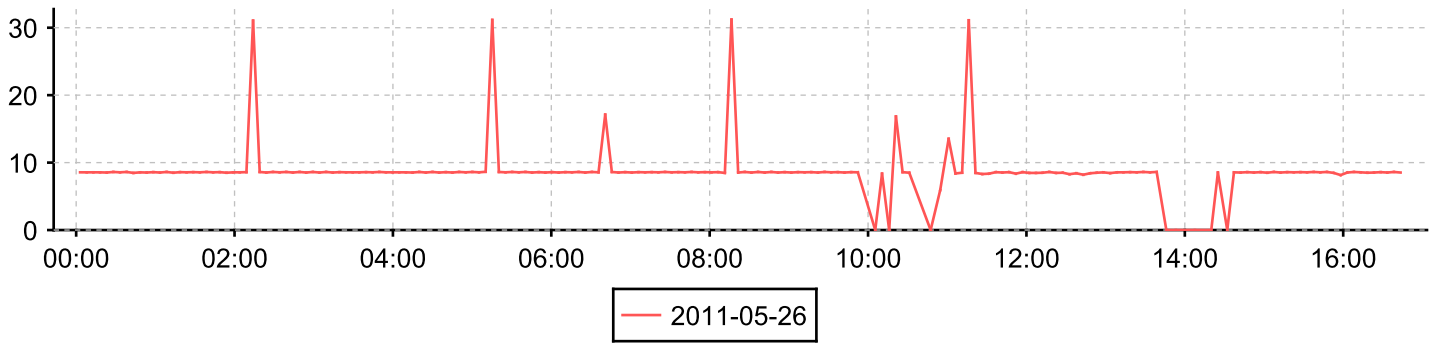

Day 2011-05-26