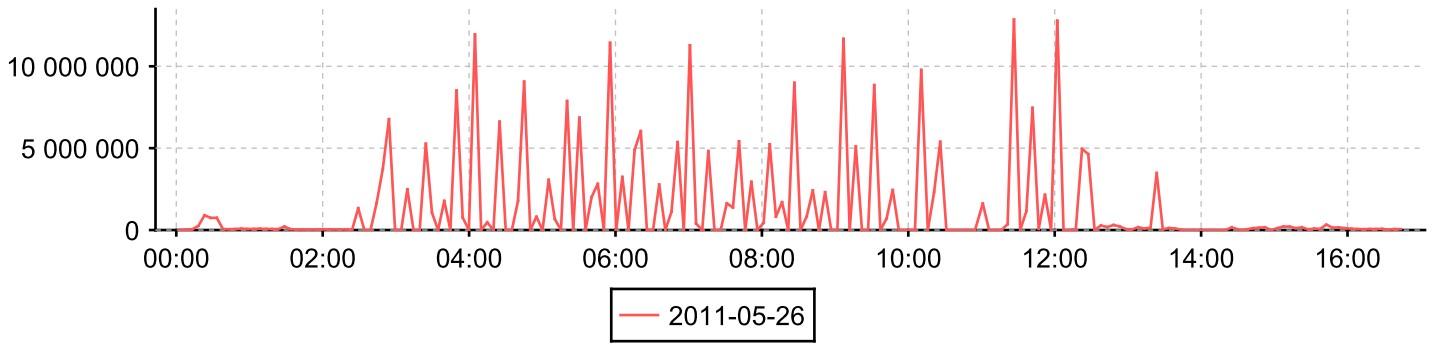

Day 2011-05-26

Day: 2011-05-25

Day 2011-05-26

Day: 2011-05-25

Day 2011-05-26

Day: 2011-05-25

Interface

0/4 - FC port 0/4