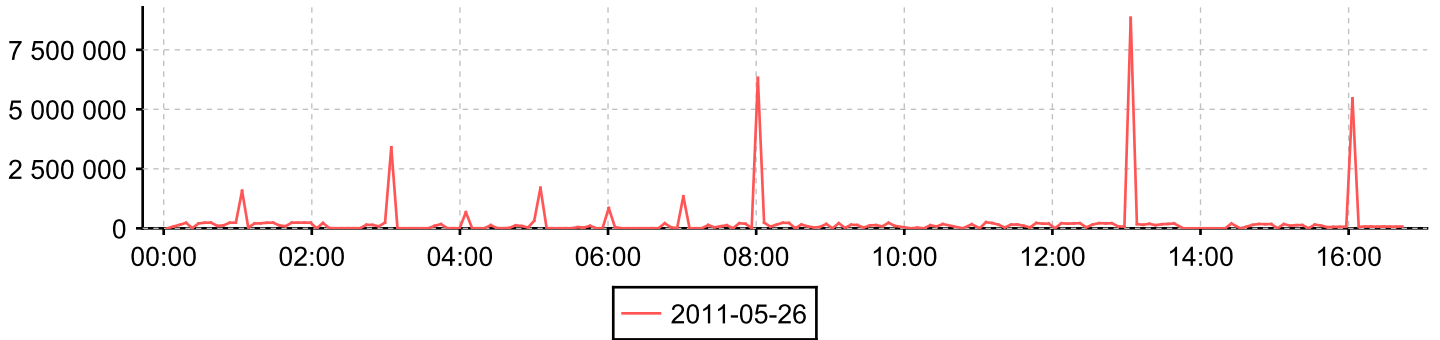

Day 2011-05-26