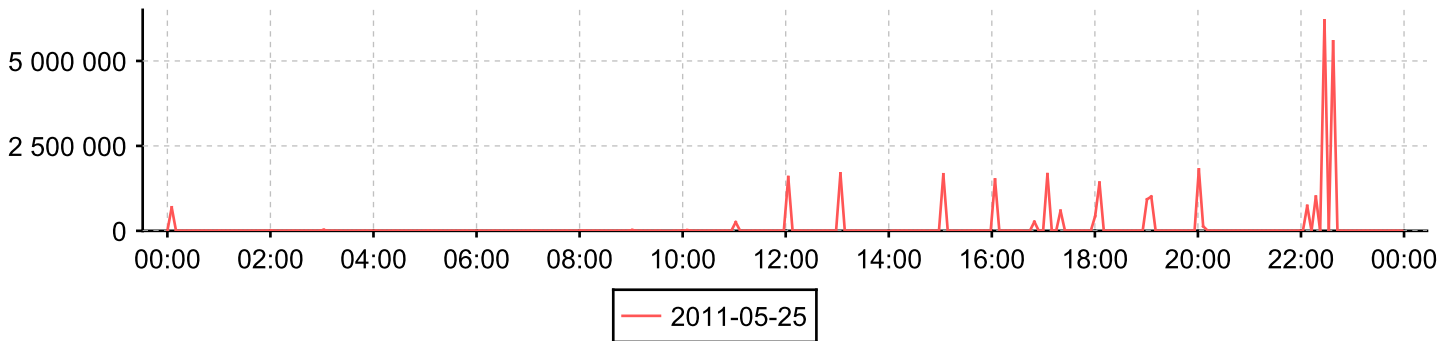

Day 2011-05-26

Day: 2011-05-25

Day 2011-05-26

Day: 2011-05-25

Day 2011-05-26

Day: 2011-05-25

Day 2011-05-26

Day: 2011-05-25

Day 2011-05-26

Day: 2011-05-25

Day 2011-05-26

Day: 2011-05-25

Day 2011-05-26

Day: 2011-05-25

Interface

0/4 - FC port 0/4