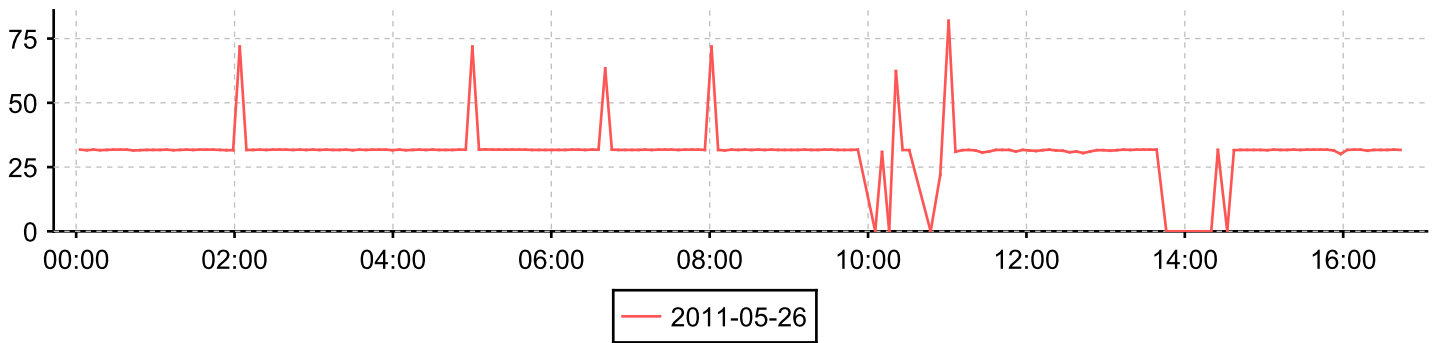

Day 2011-05-26

Day: 2011-05-25

Day 2011-05-26

Day: 2011-05-25

Day 2011-05-26

Day: 2011-05-25

Day 2011-05-26

Day: 2011-05-25

Interface

0/7 - FC port 0/7

Counter

Inbound traffic

Day 2011-05-26

Day: 2011-05-25

Counter

Outbound traffic