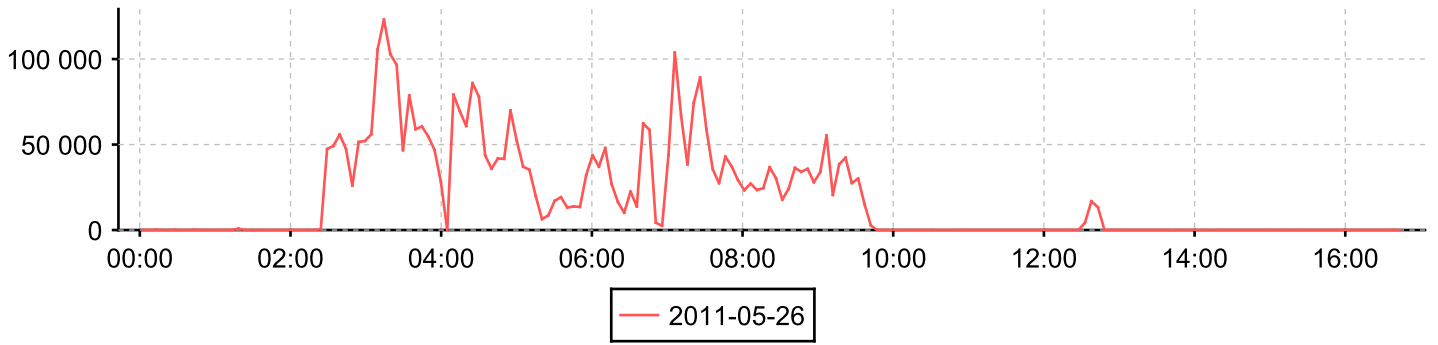

Interface

0/7 - FC port 0/7

Counter

Inbound traffic

Day 2011-05-26

Day: 2011-05-25

Counter

Outbound traffic

Day 2011-05-26

Day: 2011-05-25

Day 2011-05-26

Day: 2011-05-25

Day 2011-05-26

Day: 2011-05-25

Day 2011-05-26

Day: 2011-05-25

Day 2011-05-26

Day: 2011-05-25

Day 2011-05-26

Day: 2011-05-25

Day 2011-05-26

Day: 2011-05-25

Interface **fc0**

Counter *Inbound traffic*