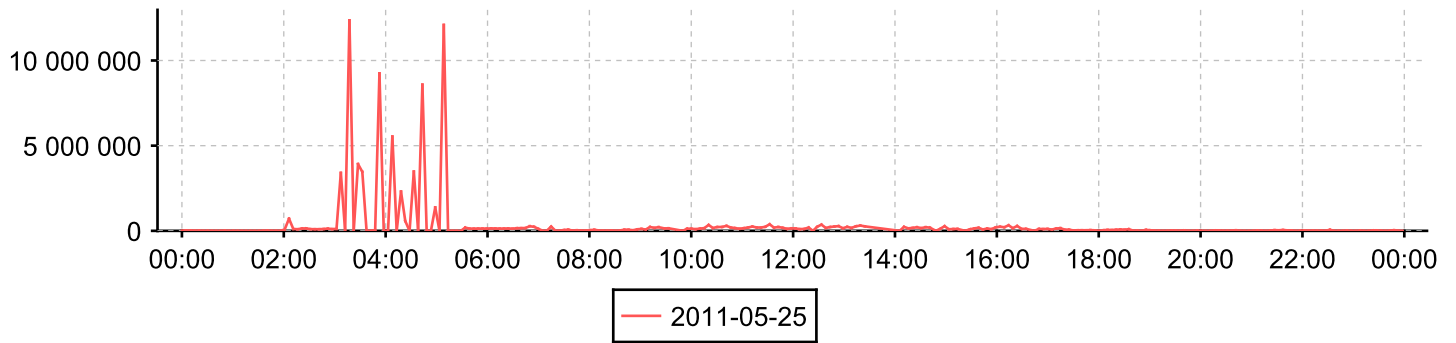

Day: 2011-05-25