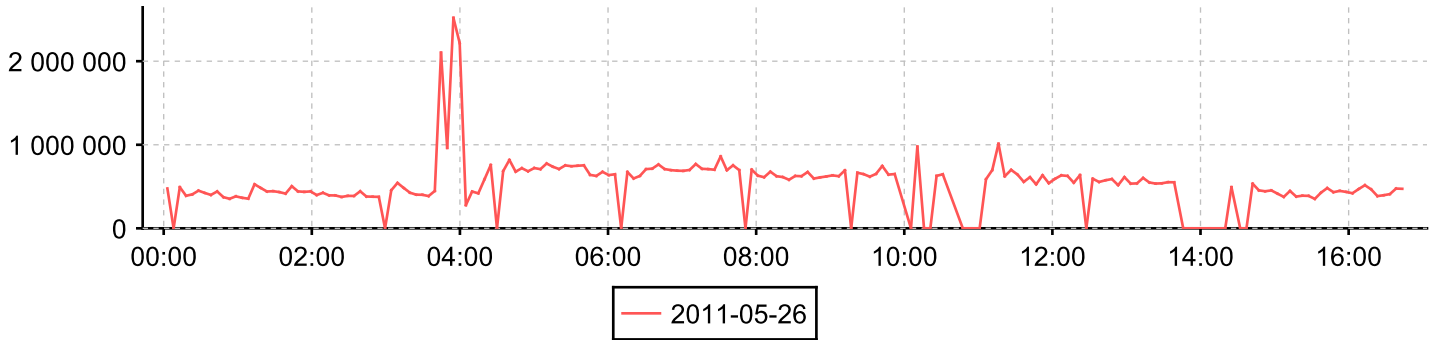

Day 2011-05-26