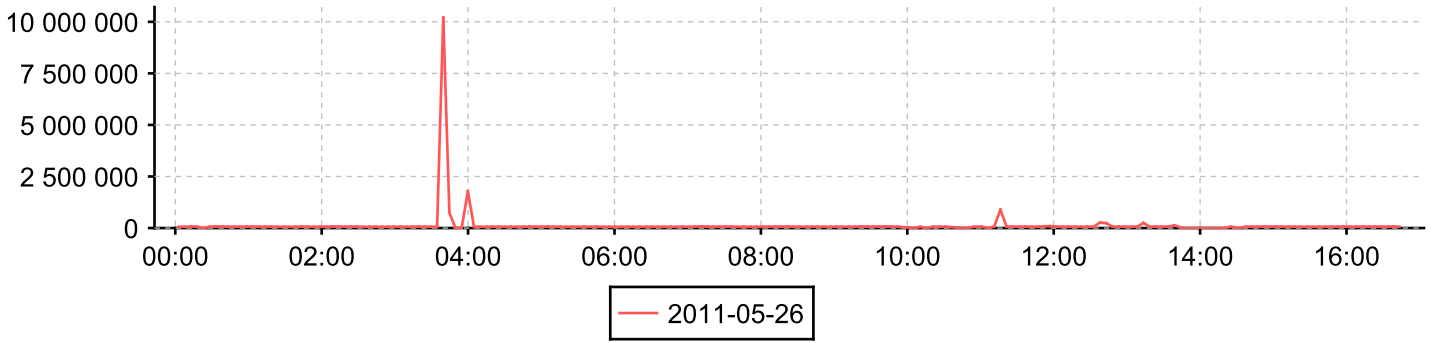

Day 2011-05-26