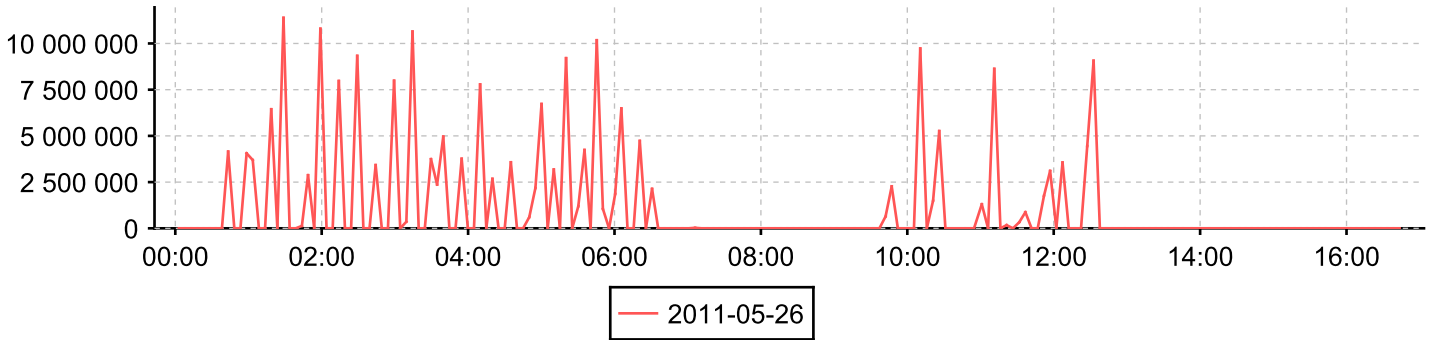

Day 2011-05-26