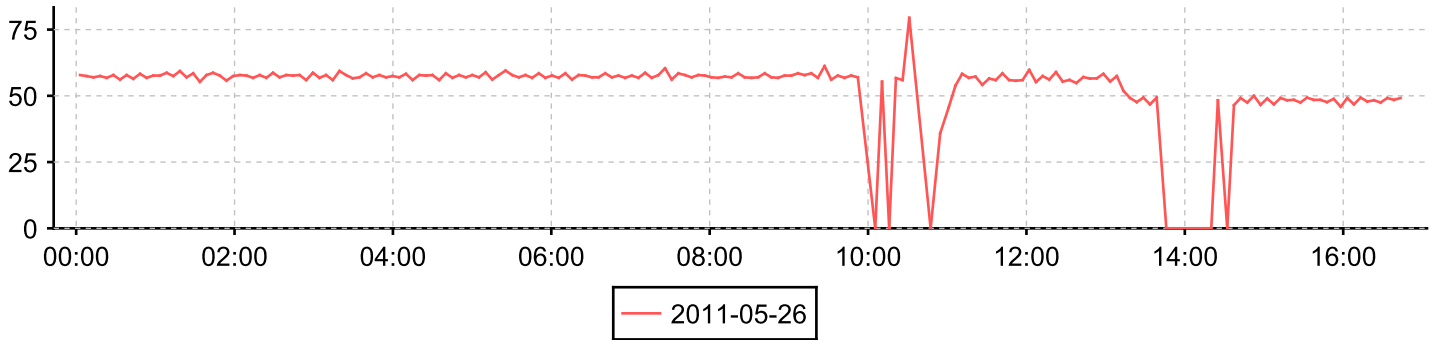

Day 2011-05-26

Day: 2011-05-25

Day 2011-05-26

Day: 2011-05-25

Day 2011-05-26

Day: 2011-05-25

Interface **fc0**

Counter *Inbound traffic*

Day 2011-05-26

Day: 2011-05-25

Counter *Outbound traffic*

Day 2011-05-26

Day: 2011-05-25

Day 2011-05-26

Day: 2011-05-25

Day 2011-05-26