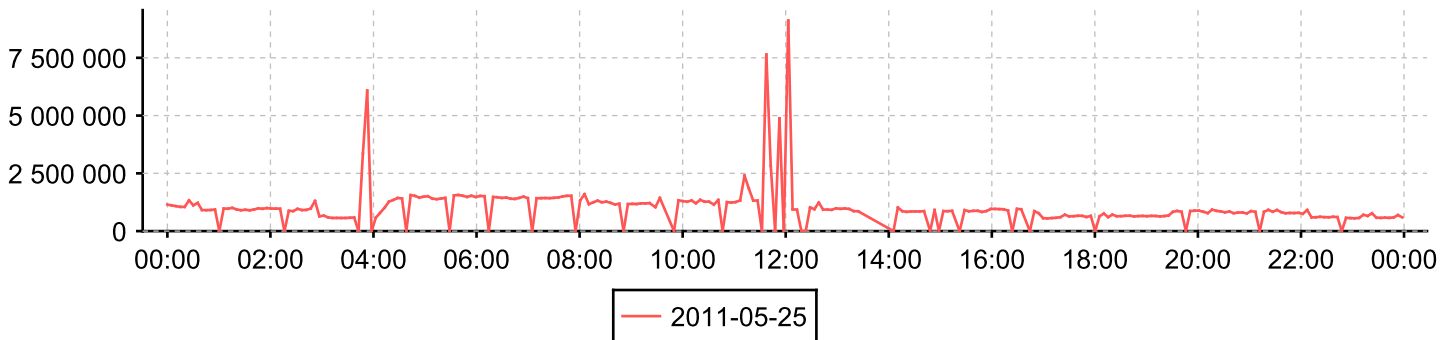

Day: 2011-05-25