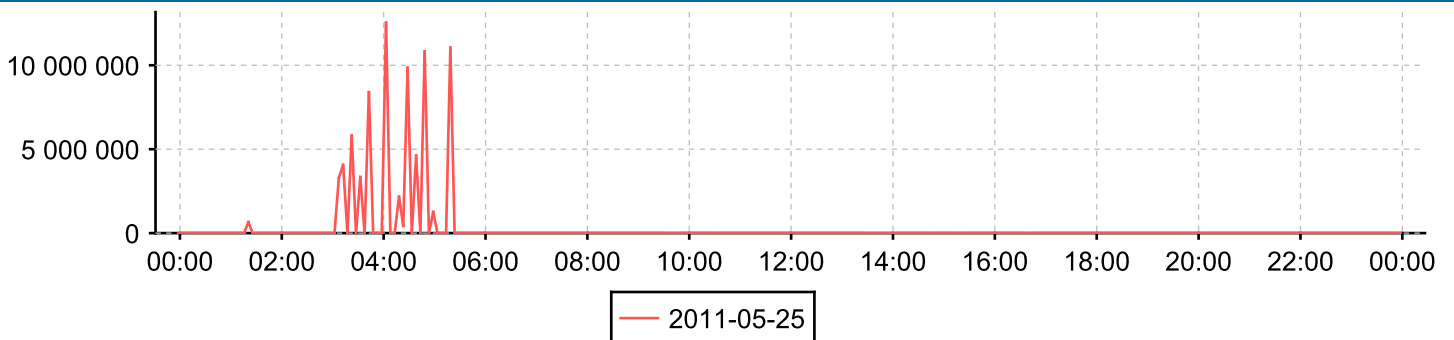

Interface

0/7 - FC port 0/7

Counter

Inbound traffic

Day 2011-05-26

Day: 2011-05-25

Counter

Outbound traffic

Day 2011-05-26

Day: 2011-05-25

Day 2011-05-26

Day: 2011-05-25

Day 2011-05-26

Day: 2011-05-25

Day 2011-05-26

Day: 2011-05-25

Day 2011-05-26

Day: 2011-05-25

Day 2011-05-26

Day: 2011-05-25

Day 2011-05-26

Day: 2011-05-25

Interface **fc0**

Counter *Inbound traffic*