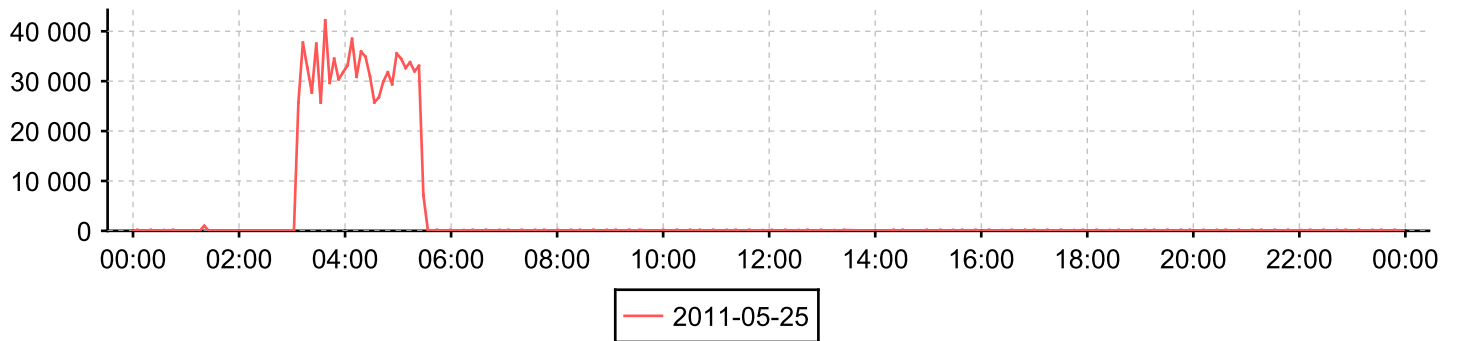

Interface

0/7 - FC port 0/7

Counter

Inbound traffic

Day 2011-05-26

Day: 2011-05-25

Counter

Outbound traffic

Day 2011-05-26

Day: 2011-05-25

Day 2011-05-26

Day: 2011-05-25

Day 2011-05-26

Day: 2011-05-25

Day 2011-05-26

Day: 2011-05-25

Day 2011-05-26

Day: 2011-05-25

Day 2011-05-26

Day: 2011-05-25

Day 2011-05-26

Day: 2011-05-25

Interface **fc0**

Counter *Inbound traffic*