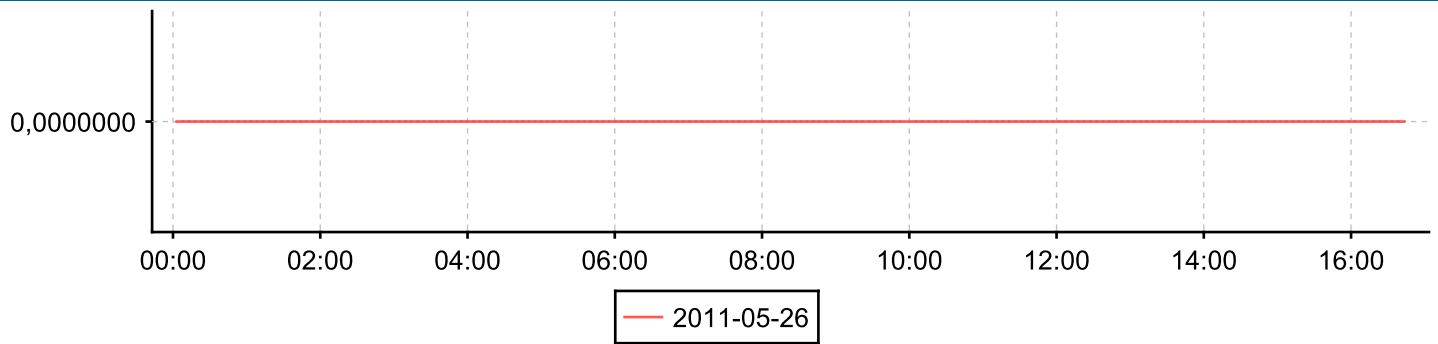

Interface **fc0**

Counter *Inbound traffic*

Day 2011-05-26