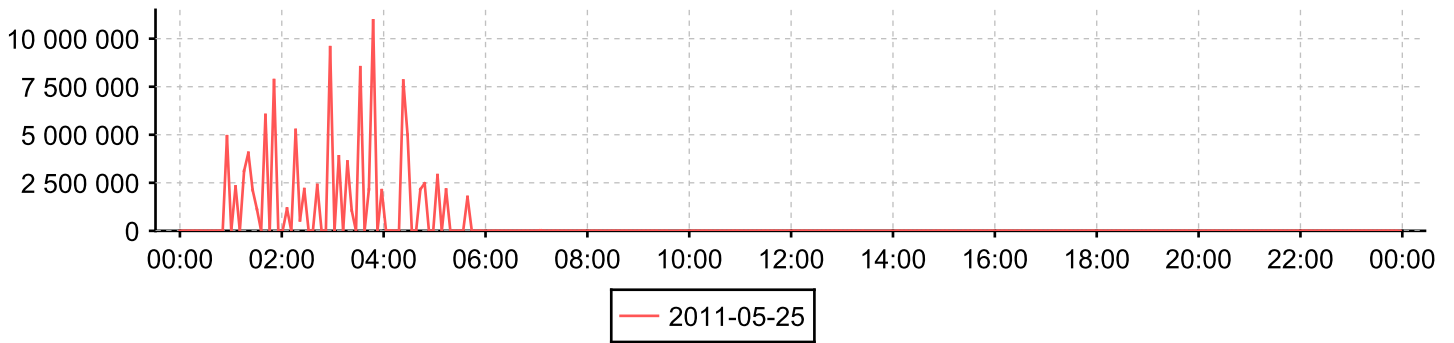

Interface

0/7 - FC port 0/7

Counter

Inbound traffic

Day 2011-05-26

Day: 2011-05-25

Counter

Outbound traffic

Day 2011-05-26

Day: 2011-05-25

Day 2011-05-26

Day: 2011-05-25

Day 2011-05-26

Day: 2011-05-25

Day 2011-05-26

Day: 2011-05-25

Day 2011-05-26

Day: 2011-05-25

Day 2011-05-26

Day: 2011-05-25

Day 2011-05-26

Day: 2011-05-25

Interface **fc0**

Counter *Inbound traffic*