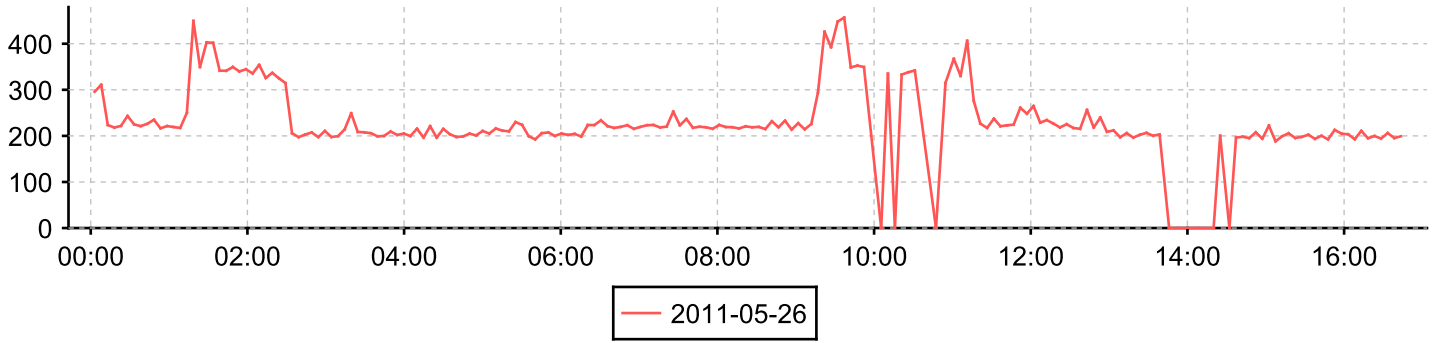

Interface

0/7 - FC port 0/7

Counter

Inbound traffic

Day 2011-05-26

Day: 2011-05-25

Counter

Outbound traffic

Day 2011-05-26

Day: 2011-05-25

Day 2011-05-26

Day: 2011-05-25

Day 2011-05-26

Day: 2011-05-25

Day 2011-05-26

Day: 2011-05-25

Day 2011-05-26

Day: 2011-05-25

Day 2011-05-26

Day: 2011-05-25

Day 2011-05-26

Day: 2011-05-25

Interface **fc0**

Counter *Inbound traffic*