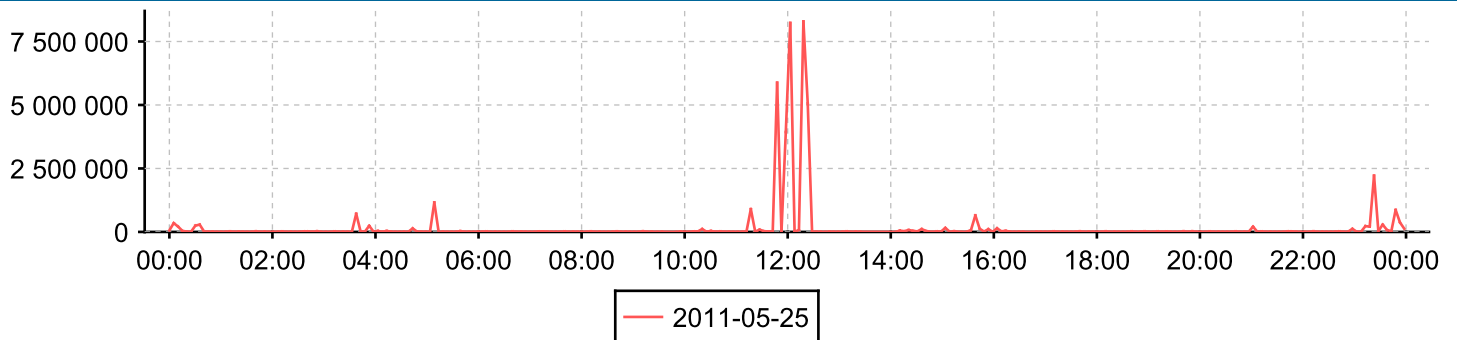

Compare periods

Compares two days of data
for each counter

Device **SW200E_2**

Interface **0/0 - FC port 0/0**

Counter *Inbound traffic*

Day 2011-05-26

Day: 2011-05-25

Counter *Outbound traffic*