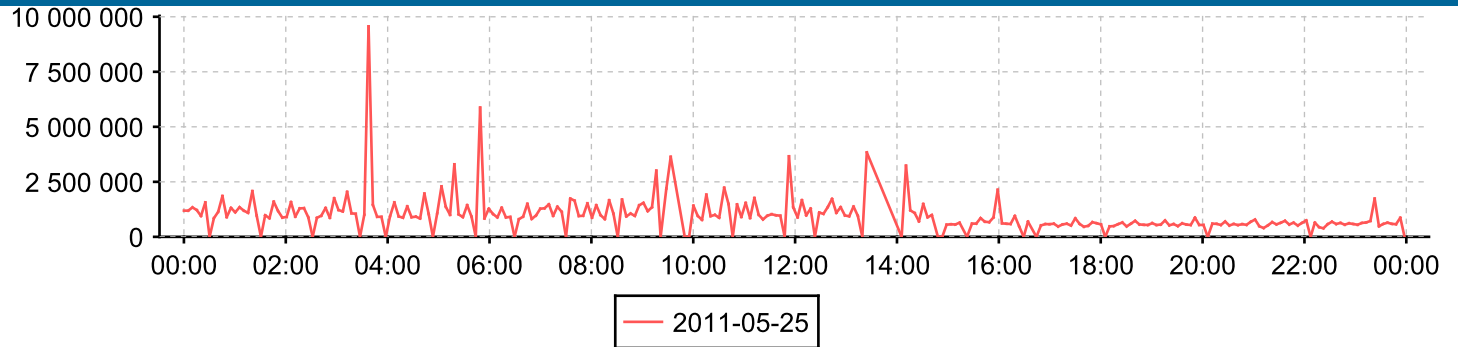

Day 2011-05-26

Day: 2011-05-25

Day 2011-05-26

Day: 2011-05-25

Day 2011-05-26

Day: 2011-05-25

Interface

0/4 - FC port 0/4