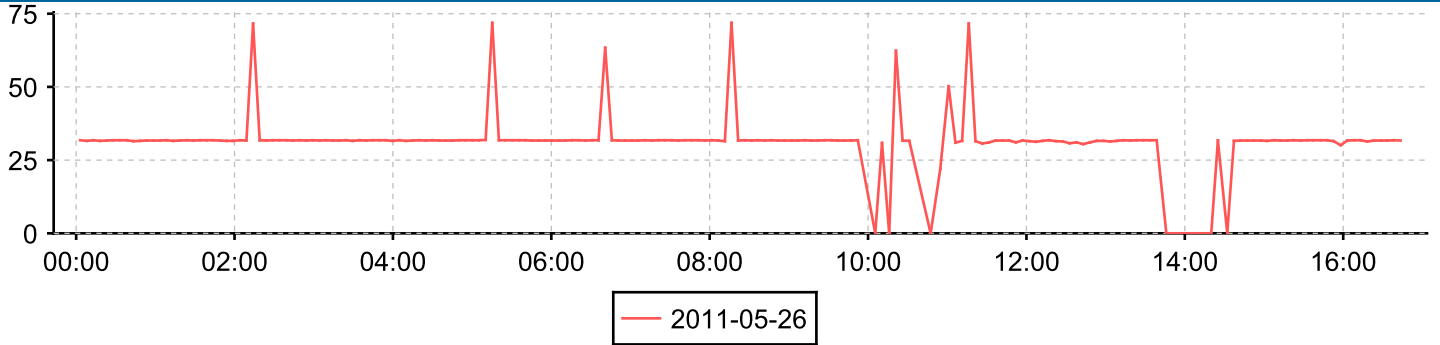

Day 2011-05-26