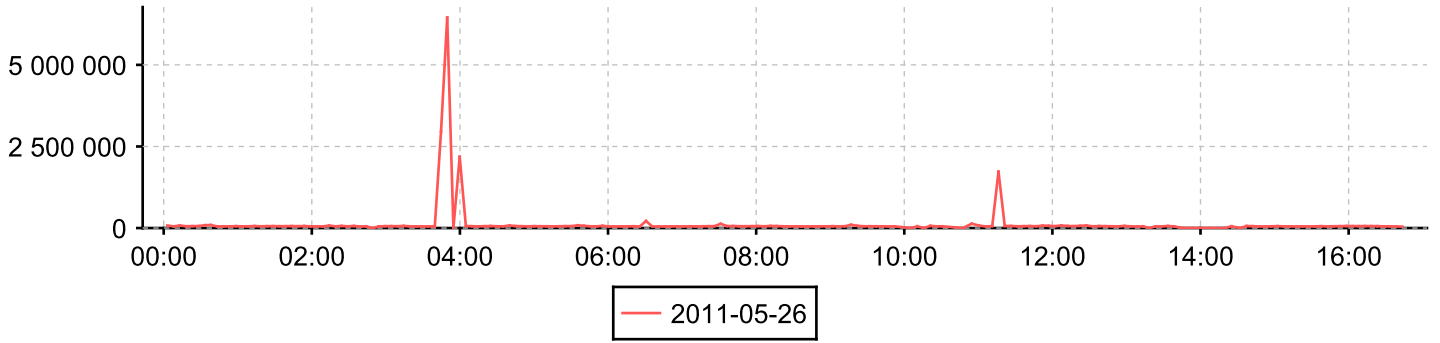

Day 2011-05-26