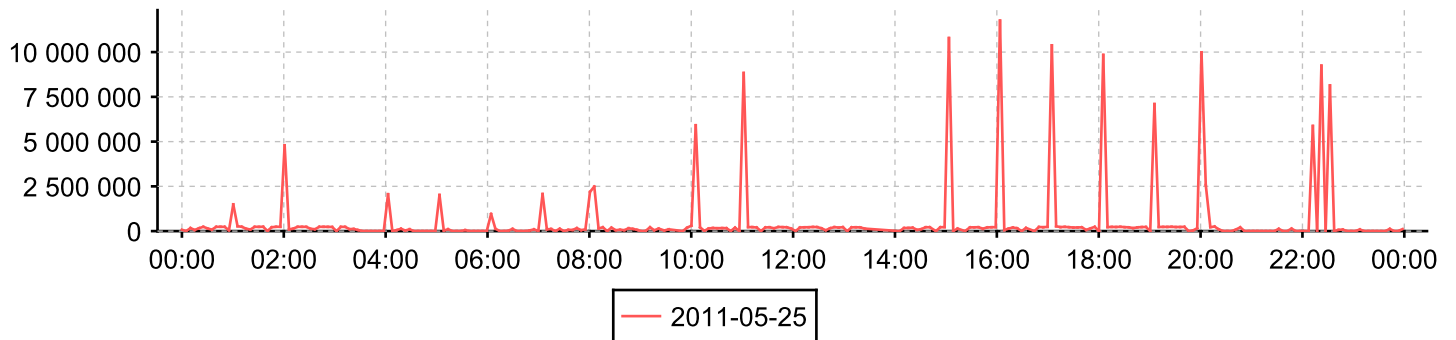

Day: 2011-05-25