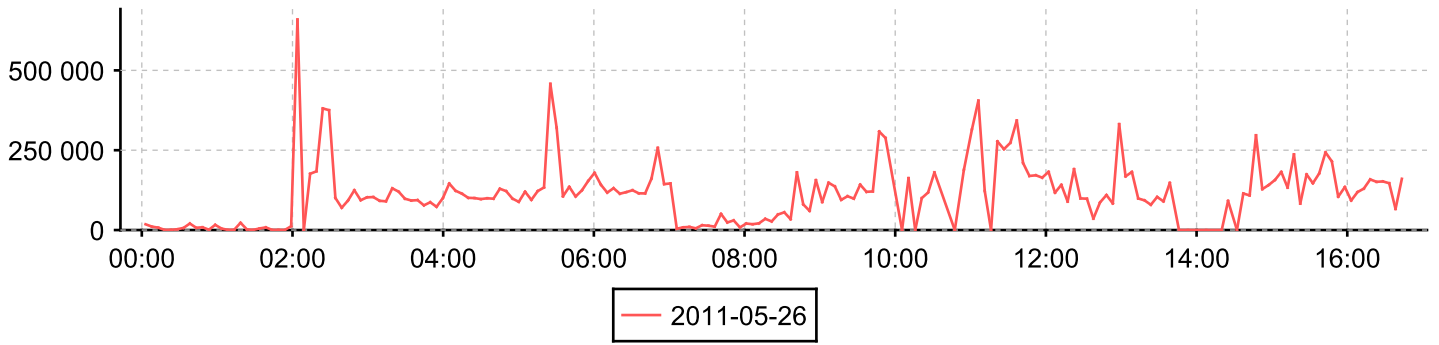

Day 2011-05-26