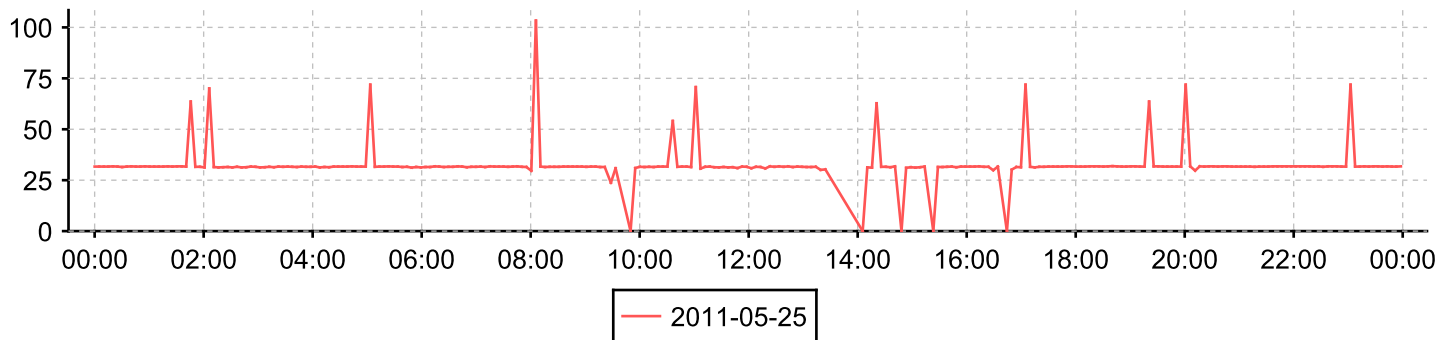

Day 2011-05-26

Day: 2011-05-25

Day 2011-05-26

Day: 2011-05-25

Day 2011-05-26

Day: 2011-05-25

Day 2011-05-26

Day: 2011-05-25

Interface

0/7 - FC port 0/7

Counter

Inbound traffic

Day 2011-05-26

Day: 2011-05-25

Counter

Outbound traffic