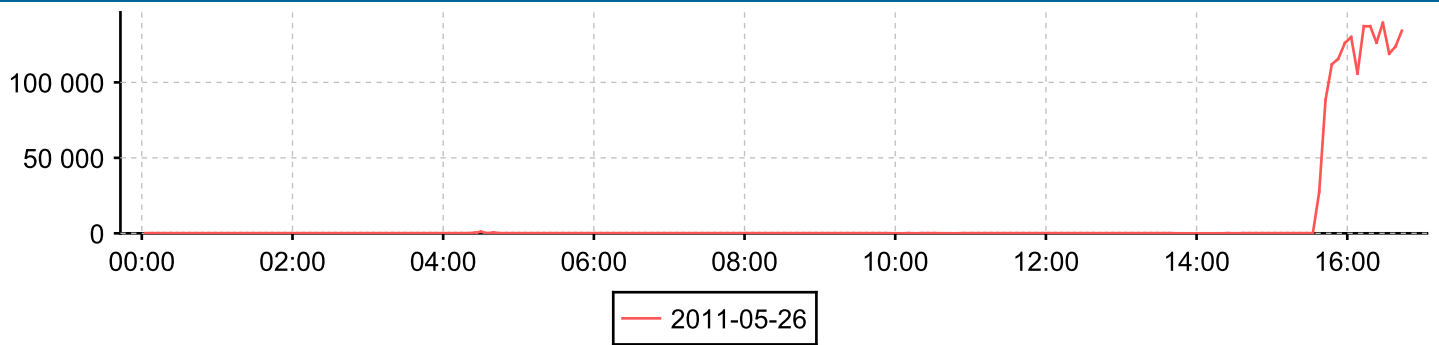

Day 2011-05-26