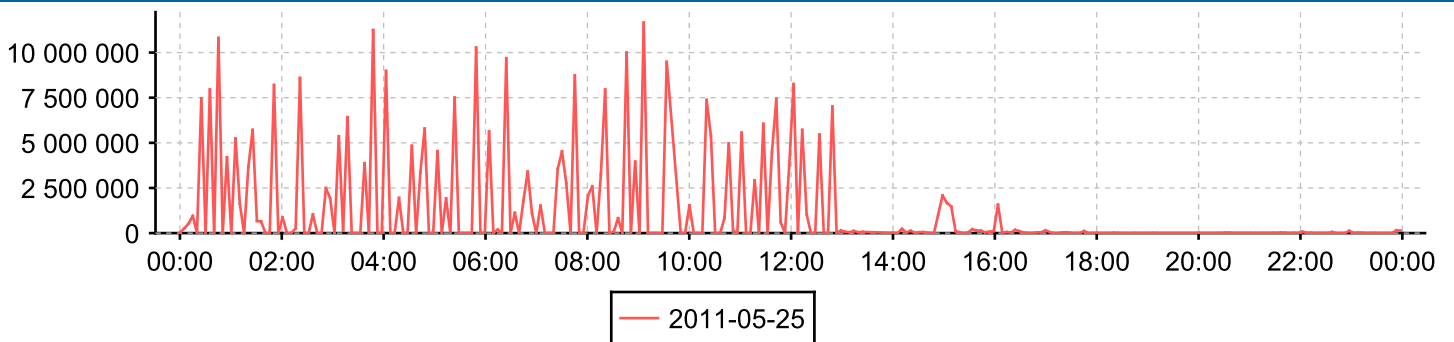

Day 2011-05-26

Day: 2011-05-25

Day 2011-05-26

Day: 2011-05-25

Day 2011-05-26

Day: 2011-05-25

Interface

0/4 - FC port 0/4

Counter

Inbound traffic

Day 2011-05-26

Day: 2011-05-25

Counter

Outbound traffic

Day 2011-05-26

Day: 2011-05-25