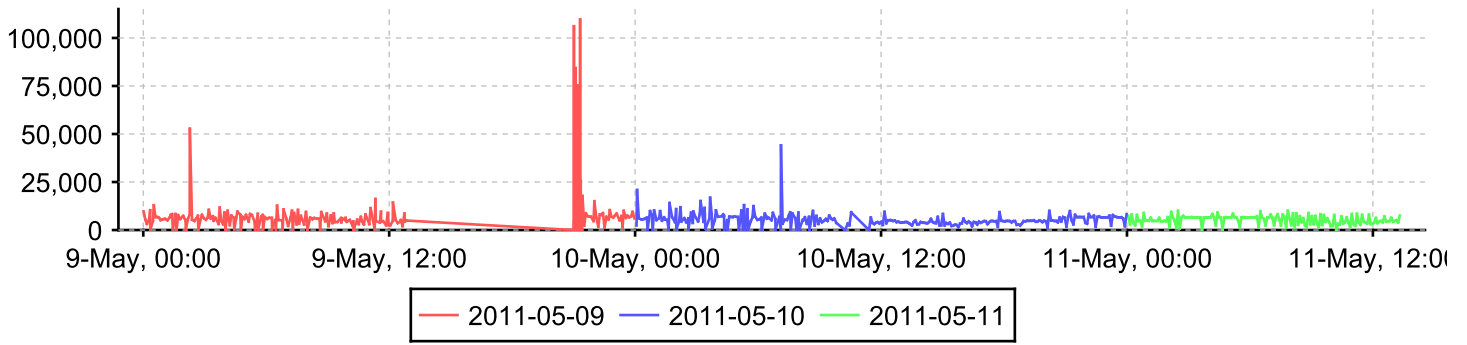

Compare periods

Compares two weeks of data for each counter

Device **KRE525BCKSAP**

Interface **Network Team #1**

Counter **Inbound traffic**

From: 2011-05-09 To: 2011-05-15

From: 2011-05-02 To: 2011-05-08

From: 2011-05-09 To: 2011-05-15