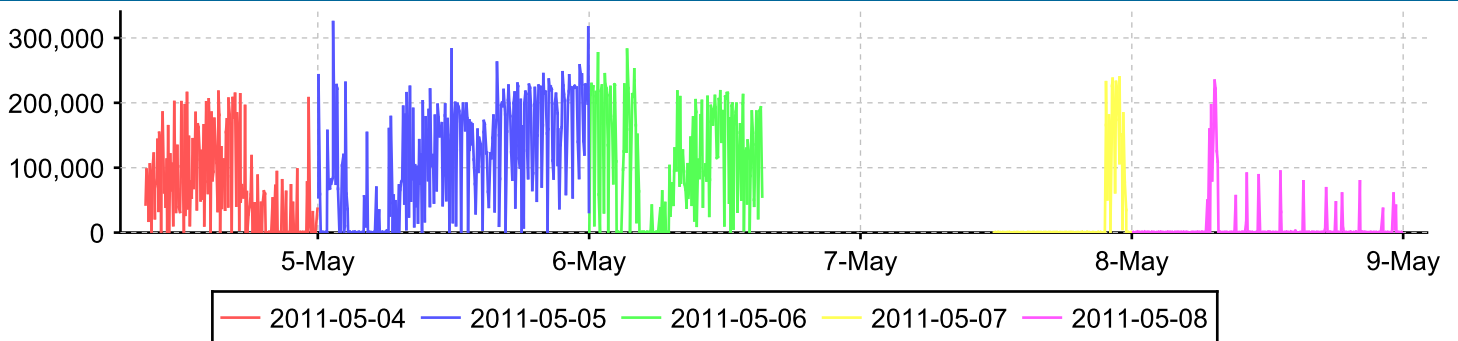

Compare periods

Compares two weeks of data for each counter

Device **KRE525BCKSAP**

Interface **Network Team #1**

Counter **Inbound traffic**

From: 2011-05-09 To: 2011-05-15

From: 2011-05-02 To: 2011-05-08

From: 2011-05-09 To: 2011-05-15