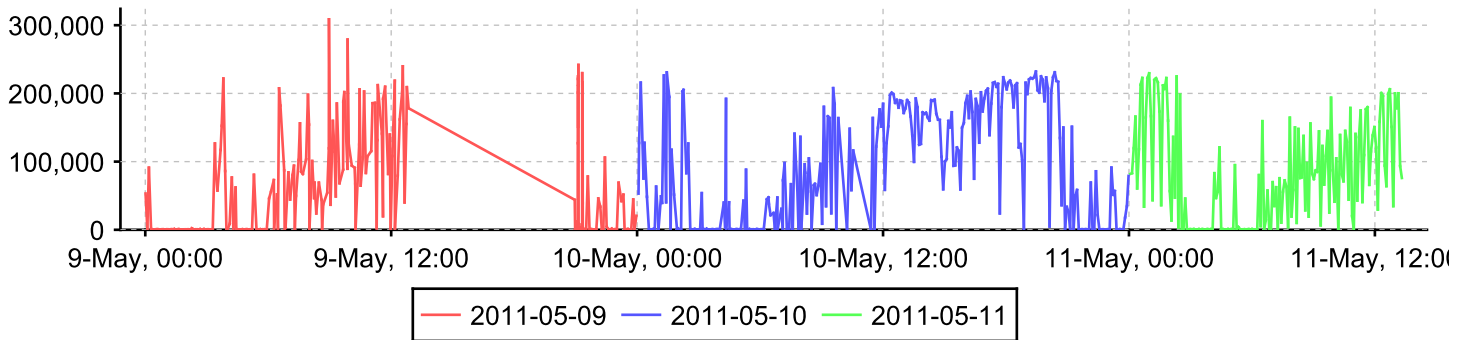

Compare periods

Compares two weeks of data for each counter

Device **KRE525BCKSAP**

Interface **Network Team #1**

Counter **Inbound traffic**

From: 2011-05-09 To: 2011-05-15

From: 2011-05-02 To: 2011-05-08

From: 2011-05-09 To: 2011-05-15